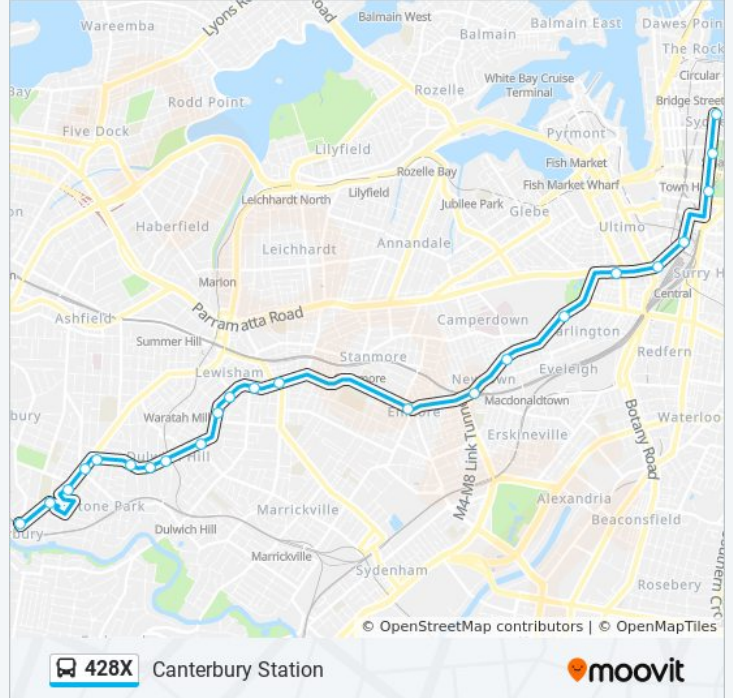

Use the Moovit App to find the closest 428X bus station near you and find out when is the next 428X bus arriving.

Direction: Canterbury Station

23 stops

[VIEW LINE SCHEDULE](#)

- Martin Place Station, Elizabeth St, Stand G
- St James Station, Elizabeth St, Stand B
- Museum Station, Elizabeth St, Stand C
- Pitt St opp Barlow St
- Central Station, Railway Square, Stand L
- Broadway at Buckland St
- University of Sydney, City Rd
- King St opp Missenden Rd
- Newtown Station, King St, Stand D
- Stanmore Rd after Enmore Rd
- New Canterbury Rd before Livingstone Rd
- New Canterbury Rd before Wardell Rd
- New Canterbury Rd opp Lewisham Public School
- New Canterbury Rd at Morton Ave
- Dulwich Hill Shops, New Canterbury Rd
- Dulwich Grove Light Rail, New Canterbury Rd
- New Canterbury Rd at Myra Rd
- New Canterbury Rd at Duntroon St
- New Canterbury Rd before Canterbury Rd
- Canterbury-Hurlstone Park RSL Club, Canterbury Rd
- Canterbury Rd at Dunkeld Ave

428X bus Info

Direction: Canterbury Station

Stops: 23

Trip Duration: 59 min

Line Summary:

Canterbury Rd at Church St

Canterbury Station, Broughton St, Stand D

Direction: Martin Place

428X bus Info

Direction: Martin Place

Stops: 25

Trip Duration: 63 min

Line Summary:

Broadway Shopping Centre, Broadway

Central Station, Railway Square, Stand J

Pitt St before Hay St