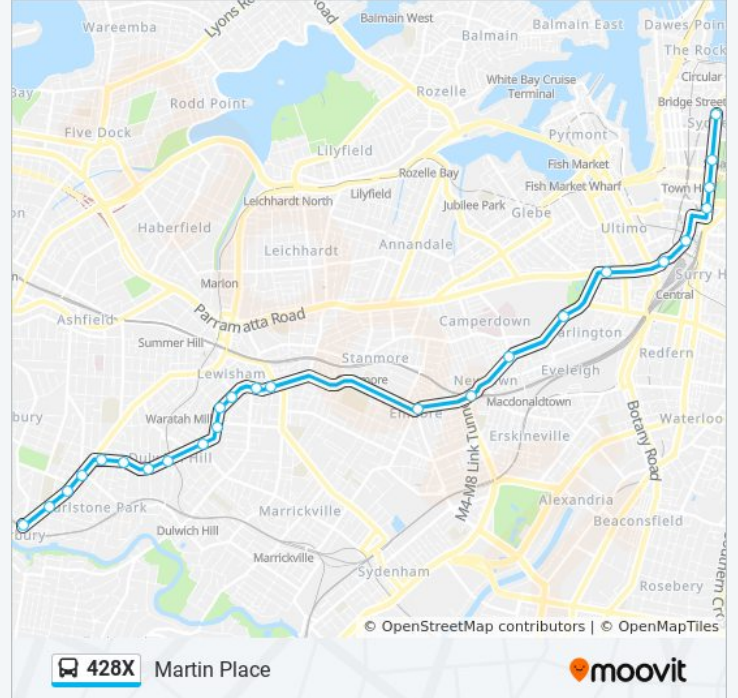

Use the Moovit App to find the closest 428X bus station near you and find out when is the next 428X bus arriving.

Direction: Canterbury Station

23 stops

[VIEW LINE SCHEDULE](#)

- Martin Place Station, Elizabeth St, Stand G
- St James Station, Elizabeth St, Stand B
- Museum Station, Elizabeth St, Stand C
- Pitt St opp Barlow St
- Central Station, Railway Square, Stand L
- Broadway at Buckland St
- University of Sydney, City Rd
- King St opp Missenden Rd
- Newtown Station, King St, Stand D
- Stanmore Rd after Enmore Rd
- New Canterbury Rd before Livingstone Rd
- New Canterbury Rd before Wardell Rd
- New Canterbury Rd opp Lewisham Public School
- New Canterbury Rd at Morton Ave
- Dulwich Hill Shops, New Canterbury Rd
- Dulwich Grove Light Rail, New Canterbury Rd
- New Canterbury Rd at Myra Rd
- New Canterbury Rd at Duntroon St
- New Canterbury Rd before Canterbury Rd
- Canterbury-Hurlstone Park RSL Club, Canterbury Rd
- Canterbury Rd at Dunkeld Ave

428X bus Info

Direction: Canterbury Station

Stops: 23

Trip Duration: 59 min

Line Summary:

Canterbury Rd at Church St

Canterbury Station, Broughton St, Stand D

Direction: Martin Place

428X bus Info

Direction: Martin Place

Stops: 25

Trip Duration: 63 min

Line Summary:

Broadway Shopping Centre, Broadway

Central Station, Railway Square, Stand J

Pitt St before Hay St

Museum Station, Downing Centre, Stand E

Museum Station, Elizabeth St, Stand D

St James Station, Elizabeth St, Stand C

Martin Place Station, Elizabeth St, Stand C

428X bus time schedules and route maps are available in an offline PDF at moovitapp.com. Use the [Moovit App](#) to see live bus times, train schedule or subway schedule, and step-by-step directions for all public transit in Sydney.