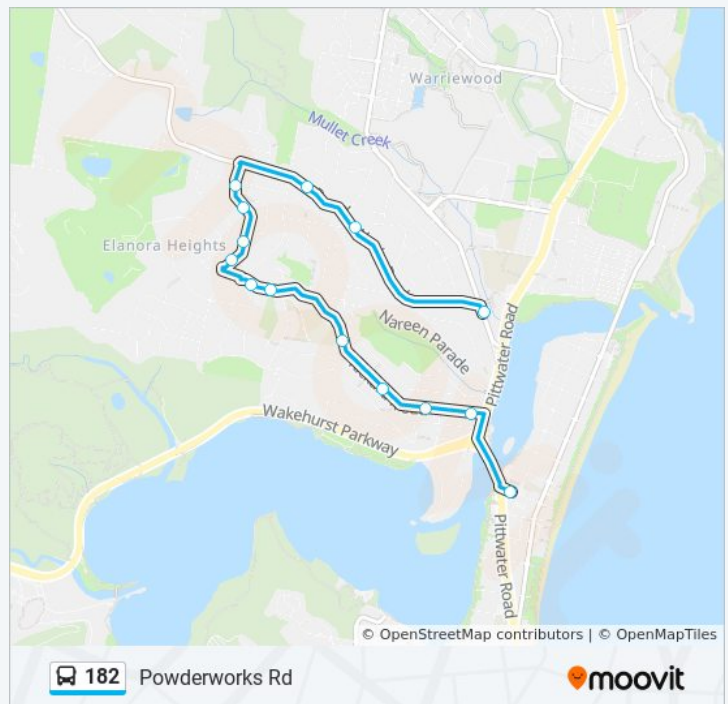

**Direction: Narrabeen**

43 stops

[VIEW LINE SCHEDULE](#)

Barrenjoey Rd opp Village Park  
 Mona Vale Public School, Waratah St  
 Waratah St before Vesper St  
 Waratah St before Maxwell St  
 Maxwell St at Katrina Ave  
 Parkland Rd at Peita Cres  
 Parkland Rd opp Reserve Lane  
 Samuel St after Parkland Rd  
 Samuel St before Whitney St  
 Samuel St opp Fazzolari Ave  
 Samuel St before Mona Vale Rd

## 182 bus Time Schedule

Powderworks Rd Route Timetable:

Sunday	Not Operational
Monday	16:17 - 20:27
Tuesday	16:17 - 20:27
Wednesday	16:17 - 20:27
Thursday	16:17 - 20:27
Friday	16:17 - 20:27
Saturday	Not Operational

## 182 bus Info

**Direction:** Powderworks Rd

**Stops:** 14

**Trip Duration:** 12 min

**Line Summary:**

182 bus time schedules and route maps are available in an offline PDF at [moovitapp.com](https://moovitapp.com). Use the [Moovit App](#) to see live bus times, train schedule or subway schedule, and step-by-step directions for all public transit in Sydney.