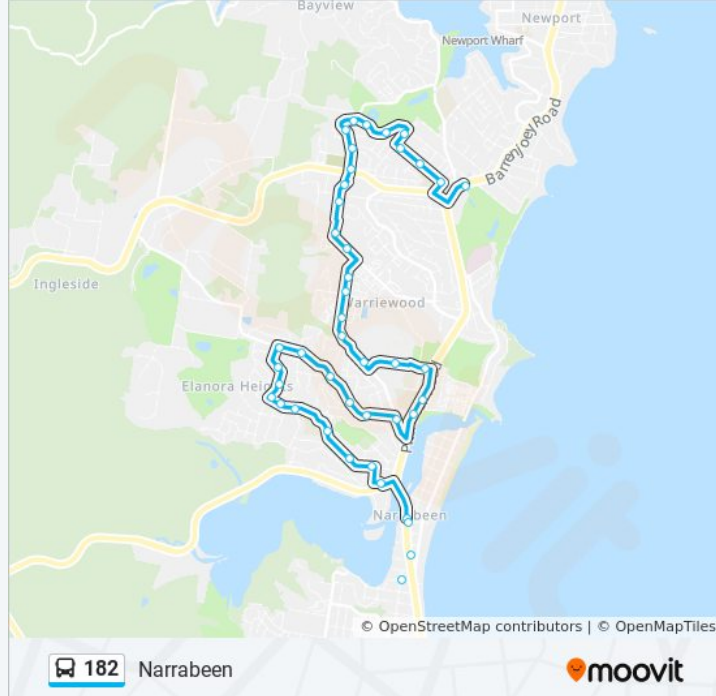

**Direction: Mona Vale**

38 stops

[VIEW LINE SCHEDULE](#)

- Waterloo St before Pittwater Rd
- Rickard Rd at Minarto Lane
- Rickard Rd opp Venetian Rd
- 95 Rickard Rd
- Anana Rd after Rickard Rd
- Anana Rd after Elanora Rd
- Elanora Rd before Coolangatta Ave
- Kalang Rd after Elanora Rd
- Kalang Rd opp Allington Cres
- Kalang Rd opp Elanora Heights Community Centre
- Kalang Rd at St Andrews Gate
- Powderworks Rd opp Lesley Cl
- Powderworks Rd opp Cooleena Rd
- Garden St opp Powderworks Rd
- Northern Beaches Community College, Pittwater Rd
- Pittwater Rd at Namona St
- Jacksons Rd opp Nelson Heather Senior Citizens Centre
- Jacksons Rd opp Warriewood Square
- Garden St opp Katoa Reserve
- Garden St after Irrawong Rd

**Direction: Narrabeen**

43 stops

[VIEW LINE SCHEDULE](#)

Barrenjoey Rd opp Village Park  
 Mona Vale Public School, Waratah St  
 Waratah St before Vesper St  
 Waratah St before Maxwell St  
 Maxwell St at Katrina Ave  
 Parkland Rd at Peita Cres  
 Parkland Rd opp Reserve Lane  
 Samuel St after Parkland Rd  
 Samuel St before Whitney St  
 Samuel St opp Fazzolari Ave  
 Samuel St before Mona Vale Rd

Anana Rd before Rickard Rd

86 Rickard Rd

Rickard Rd after Venetian Rd

Grenfell Ave opp Narrabeen Baptist Church

Narrabeen Shops, Pittwater Rd

Pittwater Rd at Albert St

Pittwater Rd before Robertson St

Narrabeen Lakes Public School, Park St

## Direction: Powderworks Rd

14 stops

[VIEW LINE SCHEDULE](#)

Waterloo St before Pittwater Rd  
Rickard Rd at Minarto Lane  
Rickard Rd opp Venetian Rd  
95 Rickard Rd  
Anana Rd after Rickard Rd  
Anana Rd after Elanora Rd  
Elanora Rd before Coolangatta Ave  
Kalang Rd after Elanora Rd  
Kalang Rd opp Allington Cres  
Kalang Rd opp Elanora Heights Community Centre  
Kalang Rd at St Andrews Gate  
Powderworks Rd opp Lesley Cl  
Powderworks Rd opp Cooleena Rd  
Garden St opp Powderworks Rd