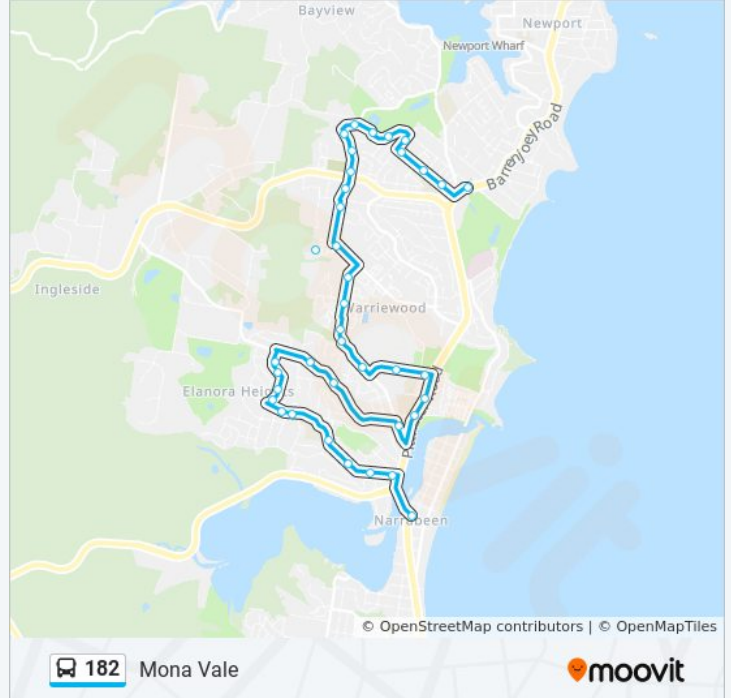

**182 bus Info**

**Direction:** Mona Vale

**Stops:** 38

**Trip Duration:** 30 min

**Line Summary:**

Garden St before Watergum Dr  
 Garden St at Orchard St  
 Garden St before Macpherson St  
 Macpherson St before Casuarina Dr  
 Mater Maria College  
 Ponderosa Pde opp Apollo St  
 Ponderosa Pde after Jubilee Ave  
 Samuel St after Mona Vale Rd  
 Samuel St after Fazzolari Ave  
 Samuel St before Minmai Rd  
 Samuel St opp Parkland Rd  
 Parkland Rd opp Whitney St  
 Parkland Rd opp Peita Cres  
 Maxwell St opp Katrina Ave  
 Waratah St after Maxwell St  
 Waratah St before Dygal St  
 Waratah St opp Mona Vale Public School  
 Mona Vale B-Line, Barrenjoey Rd

**Direction: Narrabeen**

43 stops

[VIEW LINE SCHEDULE](#)

Barrenjoey Rd opp Village Park  
 Mona Vale Public School, Waratah St  
 Waratah St before Vesper St  
 Waratah St before Maxwell St  
 Maxwell St at Katrina Ave  
 Parkland Rd at Peita Cres  
 Parkland Rd opp Reserve Lane  
 Samuel St after Parkland Rd  
 Samuel St before Whitney St  
 Samuel St opp Fazzolari Ave  
 Samuel St before Mona Vale Rd

**182 bus Info**

**Direction:** Narrabeen

**Stops:** 43

**Trip Duration:** 31 min

**Line Summary:**

Ponderosa Pde before Jubilee Ave

Ponderosa Pde at Apollo St

Ponderosa Pde before Macpherson St