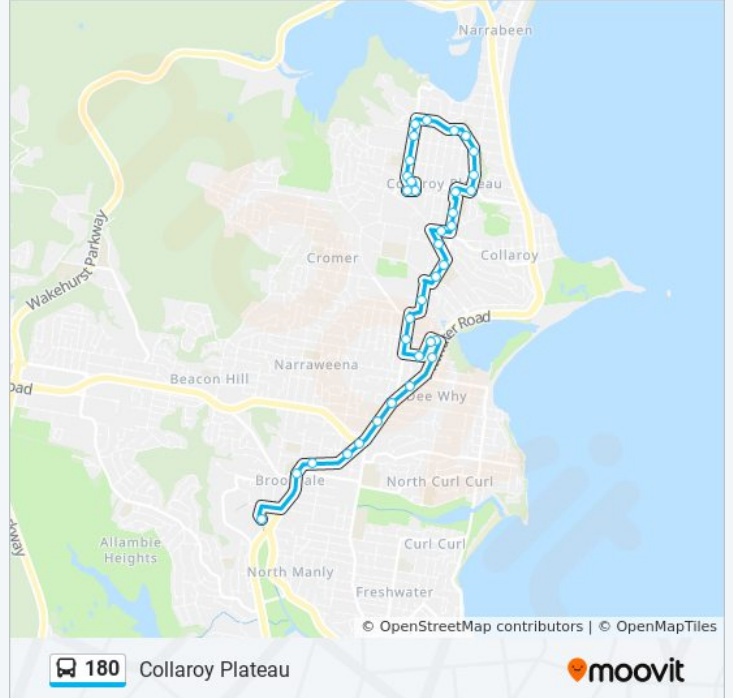

Direction: Collaroy Plateau

35 stops

[VIEW LINE SCHEDULE](#)

- Warringah Mall, Green St
- Pittwater Rd at Old Pittwater Rd
- Brookvale Oval, Pittwater Rd
- Manly Leagues Club, Pittwater Rd
- Pittwater Rd at Warringah Rd
- Pittwater Rd at May Rd
- Pittwater Rd opp Pacific Pde
- Dee Why B-Line, Pittwater Rd
- Pittwater Rd at Hawkesbury Ave
- Lismore Ave after Pittwater Rd
- Westminster Ave after Lismore Ave
- Regent St at Westminster Ave
- Fisher Rd at Tor Rd
- Fisher Rd opp Ilikai Pl
- Campbell Ave after Bruzzano Pl
- Parkes Rd opp Pittwater House School
- Parkes Rd opp Westmoreland Ave
- Parkes Rd at Orlando Rd
- Anzac Ave at Kangaroo Rd
- Plateau Rd opp Hilma St
- Plateau Rd opp Collaroy Plateau Public School
- Aubreen St at Telopea St

Teloepa St before Fuller St

Fuller St at Hall Ave

Hall Ave before Heather St

Direction: Warringah Mall

29 stops

[VIEW LINE SCHEDULE](#)

Hall Ave before Heather St

Veterans Pde opp Collaroy Plateau Shops

Warringah Mall Route Timetable:

Sunday	00:05 - 23:35
Monday	00:05 - 23:35
Tuesday	00:05 - 23:35
Wednesday	00:05 - 23:35
Thursday	00:05 - 23:35
Friday	00:05 - 23:35
Saturday	00:05 - 23:35

180 bus Info

Direction: Warringah Mall

Stops: 29

Trip Duration: 27 min

Line Summary:

Pittwater House School, Parkes Rd

Campbell Ave at Heron Pl

Fisher Rd at Ilikai Pl

Fisher Rd at Lismore Ave

Westminster Ave after Lismore Ave