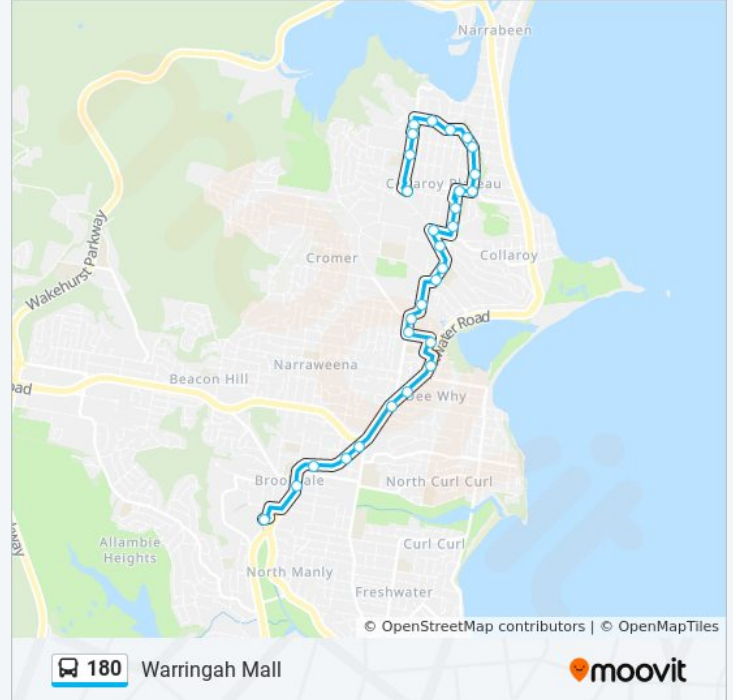

Warringah Mall Route Timetable:

Sunday	00:05 - 23:35
Monday	00:05 - 23:35
Tuesday	00:05 - 23:35
Wednesday	00:05 - 23:35
Thursday	00:05 - 23:35
Friday	00:05 - 23:35
Saturday	00:05 - 23:35

180 bus Info

Direction: Warringah Mall

Stops: 29

Trip Duration: 27 min

Line Summary:

Pittwater House School, Parkes Rd

Campbell Ave at Heron Pl

Fisher Rd at Ilikai Pl

Fisher Rd at Lismore Ave

Westminster Ave after Lismore Ave

Dee Why RSL Club, Pittwater Rd

Dee Why Shops, Pittwater Rd

Pittwater Rd after Pacific Pde

Pittwater Rd after Harbord Rd

Pittwater Rd opp Manly Leagues Club

Pittwater Rd opp Brookvale Oval

Pittwater Rd after Chard Rd

Warringah Mall, Green St

180 bus time schedules and route maps are available in an offline PDF at moovitapp.com. Use the [Moovit App](#) to see live bus times, train schedule or subway schedule, and step-by-step directions for all public transit in Sydney.