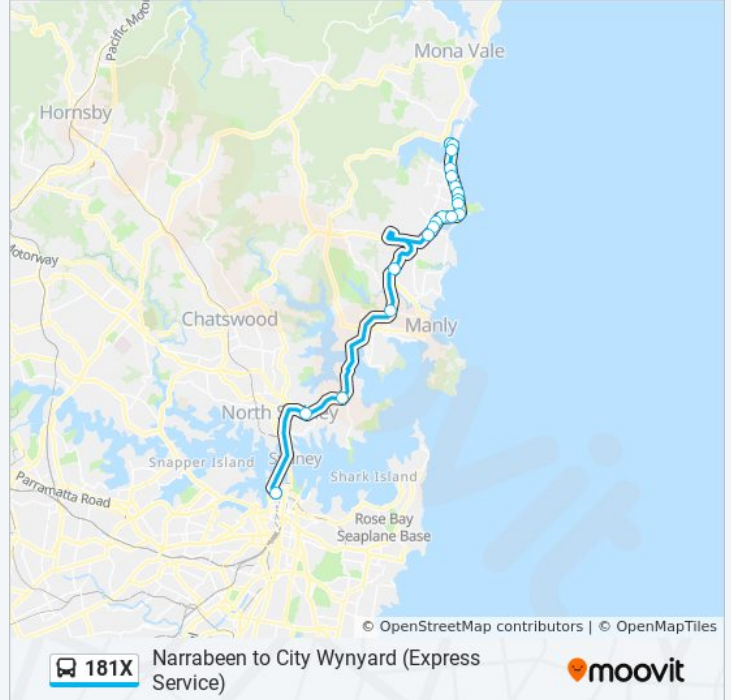

Narrabeen to City Wynyard (Express Service)

Get The App

The 181X bus line (Narrabeen to City Wynyard (Express Service)) has 2 routes. For regular weekdays, their operation hours are:

(1) City Wynyard: 05:57 - 08:17(2) Narrabeen: 15:54 - 18:53

Use the Moovit App to find the closest 181X bus station near you and find out when is the next 181X bus arriving.

Direction: City Wynyard

20 stops

[VIEW LINE SCHEDULE](#)

- Narrabeen B-Line, Pittwater Rd
- Pittwater Rd before Robertson St
- Pittwater Rd after Goodwin St
- Pittwater Rd at Clarke St
- Pittwater Rd at Ramsay St
- Collaroy B-Line, Pittwater Rd
- Pittwater Rd at Brissenden Ave
- Pittwater Rd at Ocean Gr
- Pittwater Rd at Anzac Ave
- Long Reef Beach, Pittwater Rd
- Pittwater Rd opp Hadleigh Ave
- Pittwater Rd opp South Creek Rd
- Pittwater Rd opp Lismore Ave
- Dee Why RSL Club, Pittwater Rd
- Dee Why B-Line, Pittwater Rd
- Warringah Mall, Pittwater Rd, Stand B
- Manly Vale B-Line, Condamine St
- Spit Junction B-Line, Spit Rd
- Neutral Bay Junction, Military Rd, Stand A
- Wynyard Station, York St, Stand M

181X bus Info

Direction: City Wynyard

Stops: 20

Trip Duration: 54 min

Line Summary:

Direction: Narrabeen

20 stops

[VIEW LINE SCHEDULE](#)

181X bus Info

Direction: Narrabeen

Stops: 20

Trip Duration: 52 min

Line Summary:

Waterloo St at Ocean St

Waterloo St before Pittwater Rd

181X bus time schedules and route maps are available in an offline PDF at moovitapp.com. Use the [Moovit App](#) to see live bus times, train schedule or subway schedule, and step-by-step directions for all public transit in Sydney.