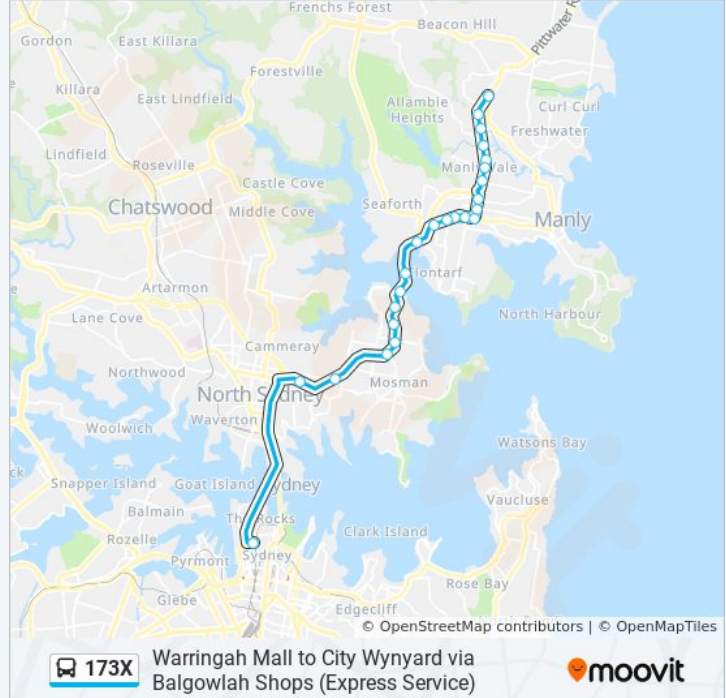

Condamine St opp Manly Vale Community Centre

Condamine St after Gordon St

Miller Reserve, Condamine St

Condamine St after James St

Condamine St at Pozieres Pde

Warringah Mall, Pittwater Rd, Stand D

173X bus time schedules and route maps are available in an offline PDF at moovitapp.com. Use the [Moovit App](#) to see live bus times, train schedule or subway schedule, and step-by-step directions for all public transit in Sydney.

[About Moovit](#) · [MaaS Solutions](#) · [Supported Countries](#) · [Mooviter Community](#)

© 2024 Moovit - All Rights Reserved

Check Live Arrival Times