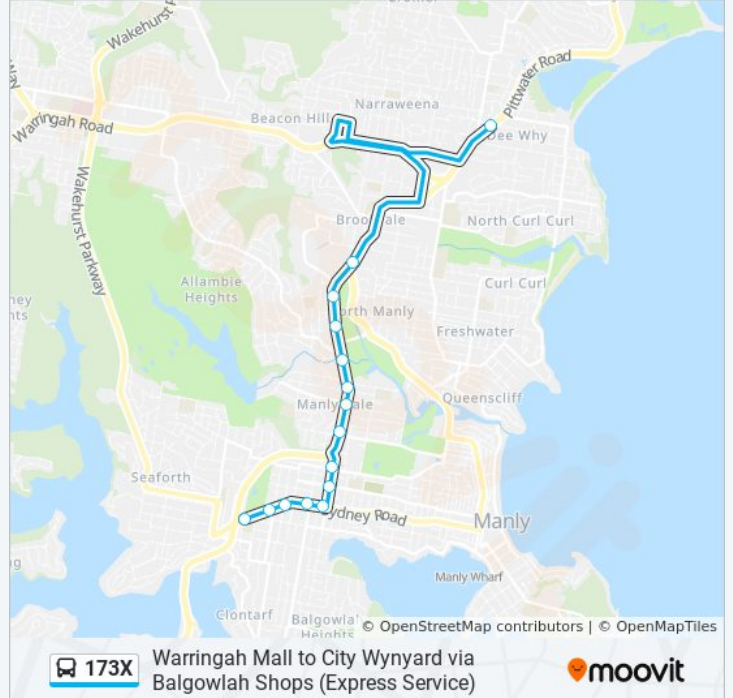

### Direction: City Wynyard

24 stops

[VIEW LINE SCHEDULE](#)

Warringah Mall, Pittwater Rd, Stand B  
Condamine St opp Warringah Golf Club  
Condamine St at Gordon St  
Manly Vale Community Centre, Condamine St  
Manly Vale B-Line, Condamine St  
Condamine St at Balgowlah Rd  
Condamine St at Griffiths St  
Balgowlah Uniting Church, Condamine St  
Sydney Rd at Woodland St  
Sydney Rd at West St  
Sydney Rd at Wanganella St  
Sydney Rd at Coral St  
Manly Rd at Heaton Ave  
Manly Rd at Avona Cres  
Spit East Reserve, Spit Rd  
Spit Rd opp Medusa St  
Spit Rd opp Bickell Rd  
Spit Rd at Stanton Rd  
Spit Rd after Awaba St  
Spit Junction B-Line, Spit Rd  
Military Rd before Cabramatta Rd

### 173X bus Info

**Direction:** City Wynyard

**Stops:** 24

**Trip Duration:** 38 min

**Line Summary:**

Military Rd opp Big Bear Shopping Centre

Watson Street Interchange, Stand A

Wynyard Station, York St, Stand M

## Direction: St Luke's Dy

29 stops

[VIEW LINE SCHEDULE](#)

Wynyard Station, Carrington St, Stand A

Big Bear Shopping Centre, Military Rd

Military Rd opp Holt Ave

Spit Junction B-Line, Spit Rd

Spit Rd at Awaba St

### Direction: Warringah Mall

24 stops

[VIEW LINE SCHEDULE](#)

Wynyard Station, Carrington St, Stand A

Big Bear Shopping Centre, Military Rd

Military Rd opp Holt Ave

Spit Junction B-Line, Spit Rd

Spit Rd at Awaba St