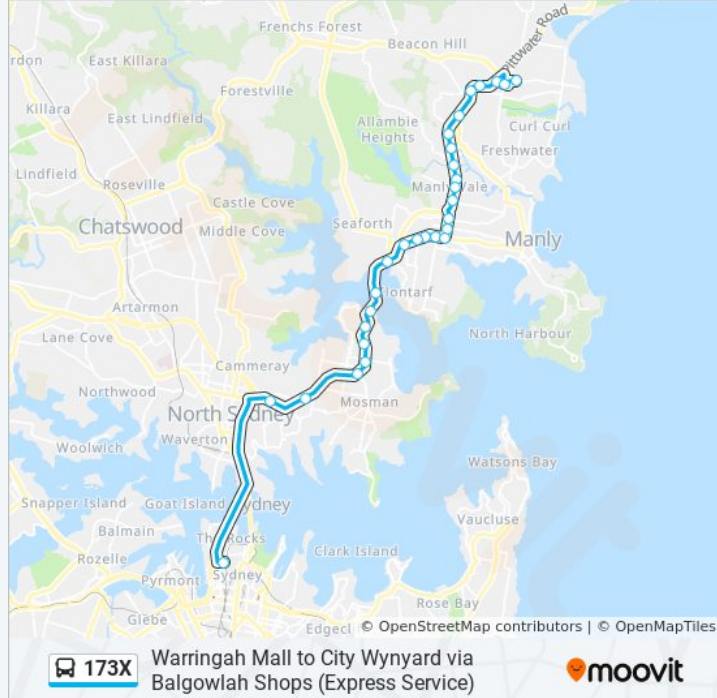

### Direction: City Wynyard

24 stops

[VIEW LINE SCHEDULE](#)

Warringah Mall, Pittwater Rd, Stand B  
Condamine St opp Warringah Golf Club  
Condamine St at Gordon St  
Manly Vale Community Centre, Condamine St  
Manly Vale B-Line, Condamine St  
Condamine St at Balgowlah Rd  
Condamine St at Griffiths St  
Balgowlah Uniting Church, Condamine St  
Sydney Rd at Woodland St  
Sydney Rd at West St  
Sydney Rd at Wanganella St  
Sydney Rd at Coral St  
Manly Rd at Heaton Ave  
Manly Rd at Avona Cres  
Spit East Reserve, Spit Rd  
Spit Rd opp Medusa St  
Spit Rd opp Bickell Rd  
Spit Rd at Stanton Rd  
Spit Rd after Awaba St  
Spit Junction B-Line, Spit Rd  
Military Rd before Cabramatta Rd

Condamine St after James St

Condamine St at Pozieres Pde

Warringah Mall, Pittwater Rd, Stand D

Pittwater Rd at Old Pittwater Rd

Brookvale Oval, Pittwater Rd

Manly Leagues Club, Pittwater Rd

Harbord Rd at Headland Rd

### Direction: Warringah Mall

24 stops

[VIEW LINE SCHEDULE](#)

Wynyard Station, Carrington St, Stand A

Big Bear Shopping Centre, Military Rd

Military Rd opp Holt Ave

Spit Junction B-Line, Spit Rd

Spit Rd at Awaba St

### 173X bus Info

**Direction:** Warringah Mall

**Stops:** 24

**Trip Duration:** 38 min

**Line Summary:**

Condamine St opp Manly Vale Community Centre

Condamine St after Gordon St

Miller Reserve, Condamine St