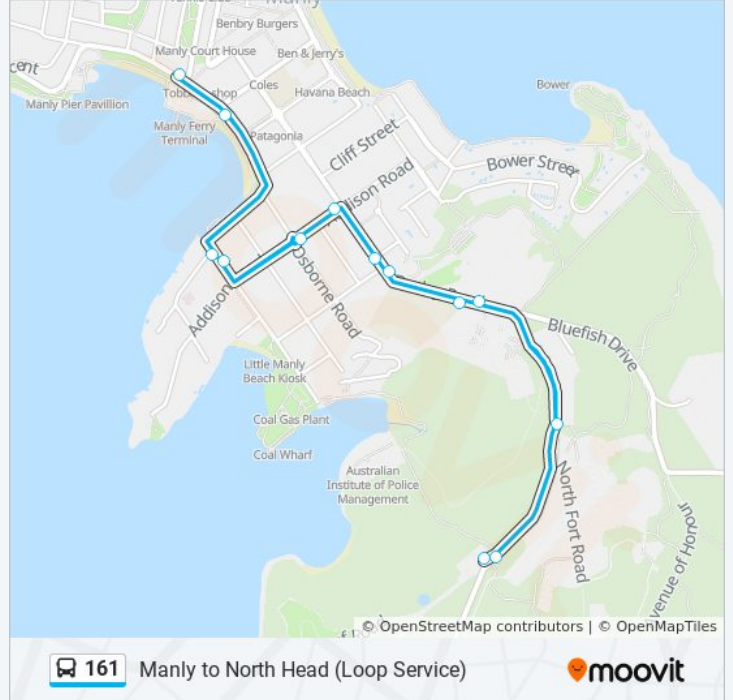

## Manly to North Head (Loop Service)

Get The App

The 161 bus line Manly to North Head (Loop Service) has one route. For regular weekdays, their operation hours are:

(1) Manly Wharf Hotel: 06:42 - 19:42

Use the Moovit App to find the closest 161 bus station near you and find out when is the next 161 bus arriving.

### Direction: Manly Wharf Hotel

15 stops

[VIEW LINE SCHEDULE](#)

- Manly Wharf, East Esplanade, Stand C
- Stuart St opp Cove Ave
- Addison Rd at Darley Rd
- Darley Rd opp Marshall St
- Manly Hospital, Darley Rd
- North Head Scenic Rd opp Collins Beach Rd
- North Head Scenic Dr opp Quarantine Station
- Fairfax walk, North Head Scenic Dr
- North Head Scenic Dr opp North Head Sanctuary
- Quarantine Station, North Head Scenic Dr
- Darley Rd opp Manly Hospital
- Darley Rd opp Vivian St
- Addison Rd at Osborne Rd
- Stuart St at Cove Ave
- Manly Wharf Hotel, East Esplanade

### 161 bus Time Schedule

Manly Wharf Hotel Route Timetable:

Sunday	07:42 - 19:42
Monday	06:42 - 19:42
Tuesday	06:42 - 19:42
Wednesday	06:42 - 19:42
Thursday	06:42 - 19:42
Friday	06:42 - 19:42
Saturday	07:42 - 19:42

### 161 bus Info

**Direction:** Manly Wharf Hotel

**Stops:** 15

**Trip Duration:** 24 min

**Line Summary:**

161 bus time schedules and route maps are available in an offline PDF at [moovitapp.com](https://moovitapp.com). Use the [Moovit App](#) to see live bus times, train schedule or subway schedule, and step-by-step directions for all public transit in Sydney.