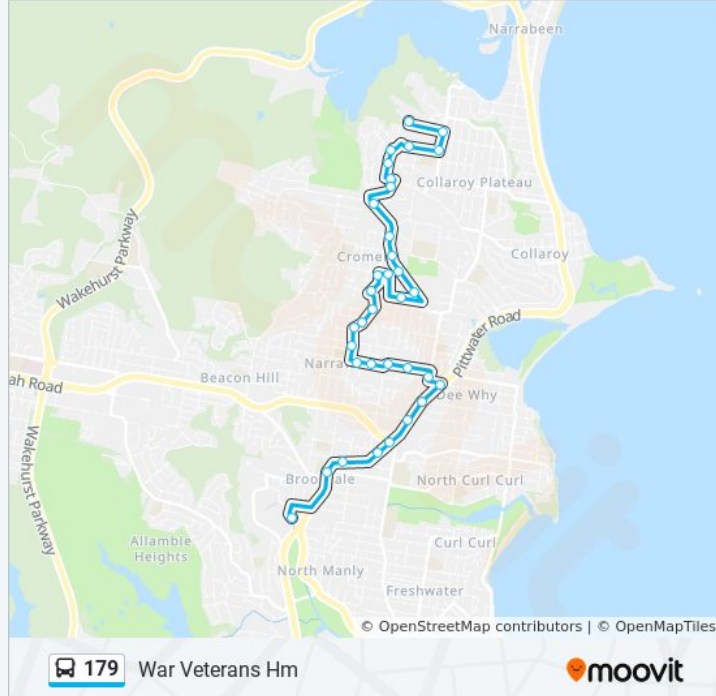

**179 bus Info**

**Direction:** Dee Why  
**Stops:** 29  
**Trip Duration:** 20 min  
**Line Summary:**

Alfred St opp Greenwood Ave  
 Alfred St at Parr Pde  
 Alfred St at Alamein Ave  
 McIntosh Rd opp Mundara Pl  
 McIntosh Rd at Victor Rd  
 McIntosh Rd at Vale Ave  
 St Davids Ave at Pittwater Rd  
 Dee Why Shops, Pittwater Rd

### 179 bus Info

**Direction:** War Veterans Hm

**Stops:** 34

**Trip Duration:** 30 min

**Line Summary:**

Alfred St at Greenwood Ave

Alfred St opp Rayner Ave

Alfred St opp Rowena Rd

Fisher Rd at Grover Ave

South Creek Rd after Toronto Ave

Ambleside Reserve, Ambleside St

Heather St before Kirkstone Rd

Kirkstone Rd opp Carlisle St

Kirkstone Rd at Rose Ave

Rose Ave opp Grasmere Cres

St Rose's Primary School, Rose Ave

Veterans Pde at Lantana Ave

RSL ANZAC Village, Lakeshore Dr

**Direction: Warringah Mall**

35 stops

[VIEW LINE SCHEDULE](#)

RSL ANZAC Village, Lakeshore Dr

Lantana Lodge, Lantana Ave

Lantana Ave at Veterans Pde