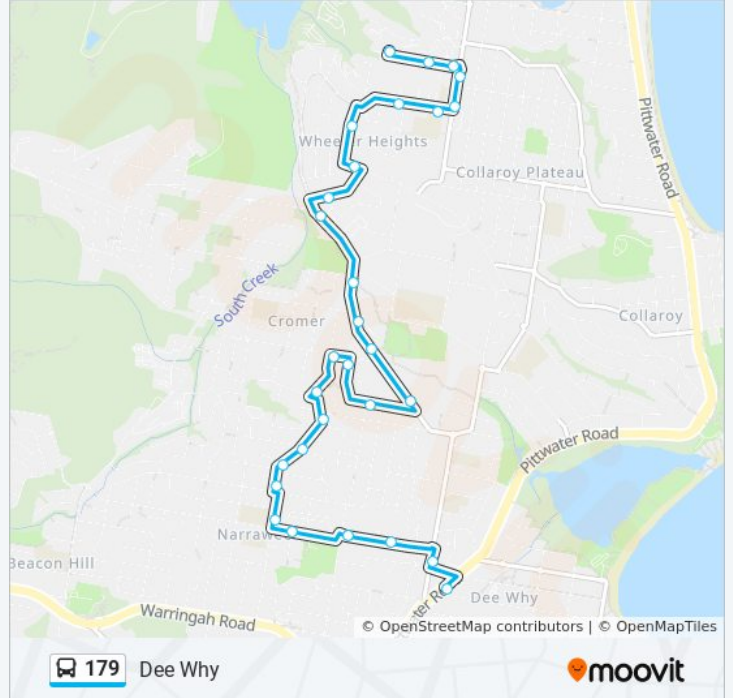

**Direction: Dee Why**

29 stops

[VIEW LINE SCHEDULE](#)

- RSL ANZAC Village, Lakeshore Dr
- Lantana Lodge, Lantana Ave
- Lantana Ave at Veterans Pde
- Veterans Pde opp Lantana Ave
- Veterans Pde opp Rose Ave
- Wheeler Heights Public School, Rose Ave
- Rose Ave at Berith St
- Kirkstone Rd opp Langdale Pl
- Heather St opp Ambleside St
- Ambleside St at Crummock St
- South Creek Rd opp Toronto Ave
- Fisher Rd North opp Grover Ave
- Dee Why Bowling & Recreation Club, Fisher Rd North
- Fisher Rd North opp Carawa Rd
- Dee Why Gardens Retirement Village, Fisher Rd Nth
- Tennyson Rd after Prescott Ave
- Tennyson Rd at Carawa Rd
- Carawa Rd at Alfred St
- Alfred St before Maas St
- Alfred St after Rowena Rd
- Alfred St at Rayner Ave

**179 bus Info**

**Direction:** Dee Why  
**Stops:** 29  
**Trip Duration:** 20 min  
**Line Summary:**

Alfred St opp Greenwood Ave  
 Alfred St at Parr Pde  
 Alfred St at Alamein Ave  
 McIntosh Rd opp Mundara Pl  
 McIntosh Rd at Victor Rd  
 McIntosh Rd at Vale Ave  
 St Davids Ave at Pittwater Rd  
 Dee Why Shops, Pittwater Rd

**Stops:** 32

**Trip Duration:** 27 min

**Line Summary:**

Carawa Rd at Alfred St

Alfred St before Maas St

Alfred St after Rowena Rd

Alfred St at Rayner Ave

Alfred St opp Greenwood Ave

### 179 bus Info

**Direction:** War Veterans Hm

**Stops:** 34

**Trip Duration:** 30 min

**Line Summary:**

Alfred St at Greenwood Ave

Alfred St opp Rayner Ave

Alfred St opp Rowena Rd