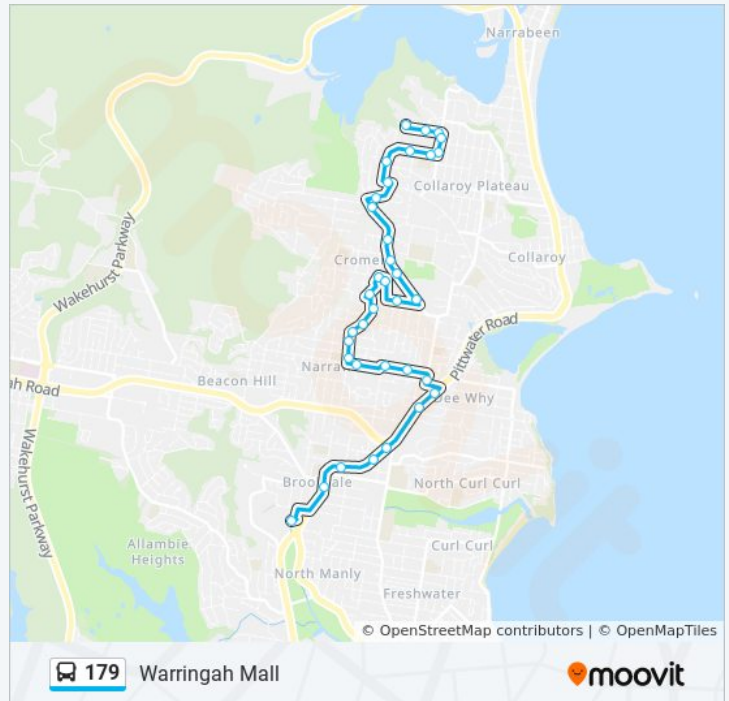

**179 bus Info**

**Direction:** Dee Why  
**Stops:** 29  
**Trip Duration:** 20 min  
**Line Summary:**

Alfred St opp Greenwood Ave  
 Alfred St at Parr Pde  
 Alfred St at Alamein Ave  
 McIntosh Rd opp Mundara Pl  
 McIntosh Rd at Victor Rd  
 McIntosh Rd at Vale Ave  
 St Davids Ave at Pittwater Rd  
 Dee Why Shops, Pittwater Rd

### 179 bus Info

**Direction:** War Veterans Hm

**Stops:** 34

**Trip Duration:** 30 min

**Line Summary:**

Alfred St at Greenwood Ave

Alfred St opp Rayner Ave

Alfred St opp Rowena Rd

Alfred St at Parr Pde

Alfred St at Alamein Ave

McIntosh Rd opp Mundara Pl

McIntosh Rd at Victor Rd

McIntosh Rd at Vale Ave

St Davids Ave at Pittwater Rd

Dee Why Shops, Pittwater Rd

Pittwater Rd after Pacific Pde

Pittwater Rd after Harbord Rd

Pittwater Rd opp Manly Leagues Club

Pittwater Rd opp Brookvale Oval

Pittwater Rd after Chard Rd

Warringah Mall, Green St

179 bus time schedules and route maps are available in an offline PDF at [moovitapp.com](https://moovitapp.com). Use the [Moovit App](#) to see live bus times, train schedule or subway schedule, and step-by-step directions for all public transit in Sydney.