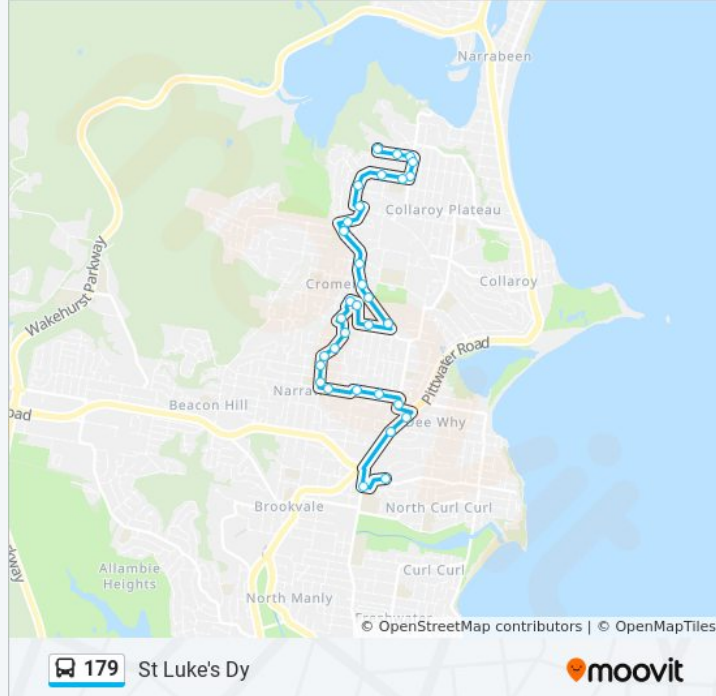

Carawa Rd at Alfred St

Alfred St before Maas St

Alfred St after Rowena Rd

Alfred St at Rayner Ave

Alfred St opp Greenwood Ave

Alfred St at Parr Pde

Alfred St at Alamein Ave

McIntosh Rd opp Mundara Pl

McIntosh Rd at Victor Rd

McIntosh Rd at Vale Ave

St Davids Ave at Pittwater Rd

Dee Why Shops, Pittwater Rd

Pittwater Rd after Pacific Pde

Harbord Rd at Headland Rd

St Luke's Grammar School, Headland Rd

Direction: War Veterans Hm

34 stops

[VIEW LINE SCHEDULE](#)

Warringah Mall, Green St

Pittwater Rd at Old Pittwater Rd

Brookvale Oval, Pittwater Rd

Manly Leagues Club, Pittwater Rd

Pittwater Rd at Warringah Rd

Pittwater Rd at May Rd

Pittwater Rd opp Pacific Pde

Dee Why B-Line, Pittwater Rd

Fisher Rd at McIntosh Rd

McIntosh Rd opp Vale Ave

McIntosh Rd at Victor Rd

Narraweena Tennis Club, McIntosh Rd

McIntosh Rd after Mundara Pl

Alfred St before Parr Pde

179 bus Time Schedule

War Veterans Hm Route Timetable:

Sunday	07:12 - 23:42
Monday	06:42 - 23:42
Tuesday	06:42 - 23:42
Wednesday	06:42 - 23:42
Thursday	06:42 - 23:42
Friday	06:42 - 23:42
Saturday	06:42 - 23:42

179 bus Info

Direction: War Veterans Hm

Stops: 34

Trip Duration: 30 min

Line Summary: