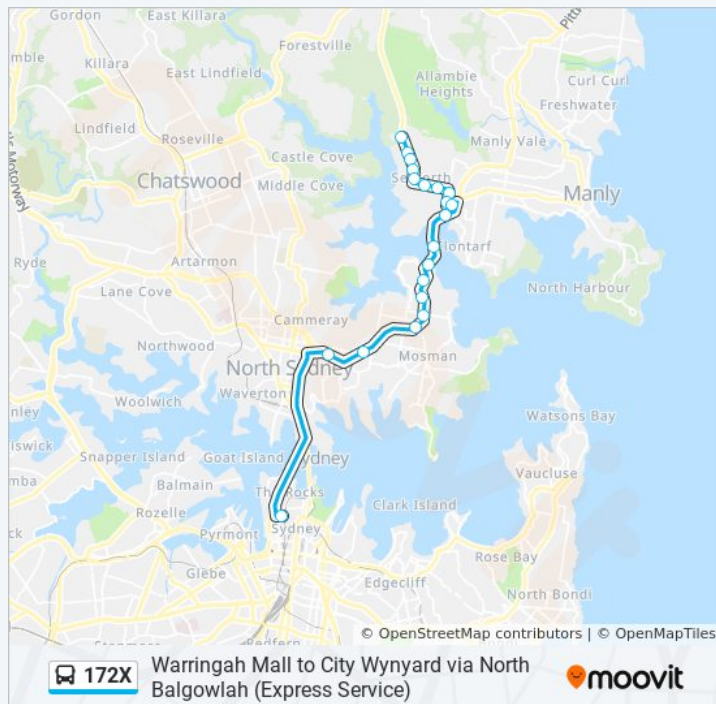

Direction: City Wynyard

39 stops

[VIEW LINE SCHEDULE](#)

- Warringah Mall, Pittwater Rd, Stand B
- Condamine St opp Warringah Golf Club
- Condamine St at Gordon St
- Manly Vale Community Centre, Condamine St
- Manly Vale B-Line, Condamine St
- Balgowlah Rd after Condamine St
- Balgowlah Rd after Woodland St
- Kitchener St after West St
- Kitchener St before Wanganella St
- Myrtle St opp Abingdon St
- Daisy St at Woodbine St
- Woodbine St opp Tottenham St
- Woodbine St opp Woodbine Street Shops
- Eileen St opp Woolgoolga St
- Coramba St at Eileen St
- Coramba St before Taree Ave
- Urunga St at Taree Ave
- Urunga St at Clontarf St
- Clontarf St at Lister Ave
- Lister Ave at Wakehurst Pkwy

Stops: 20

Trip Duration: 38 min

Line Summary:

Sydney Rd opp Kempbridge Ave

Frenchs Forest Rd at Ellery Pde

Frenchs Forest Rd opp Seaforth Public School

Frenchs Forest Rd opp Baringa Ave

Frenchs Forest Rd at Redman St

Clontarf St opp Montauban Ave

Wakehurst Pkwy before Castle Cct

Wakehurst Pkwy opp Lister Ave

Wakehurst Pkwy opp Armstrong St

Seaforth Oval, Wakehurst Pkwy

Direction: St Luke's Dy

45 stops

[VIEW LINE SCHEDULE](#)

Wynyard Station, Carrington St, Stand A

Big Bear Shopping Centre, Military Rd

Military Rd opp Holt Ave

Spit Junction B-Line, Spit Rd

Spit Rd at Awaba St

Spit Rd opp Parriwi Rd

Spit Rd before Medusa St

Spit Rd at Pearl Bay Ave