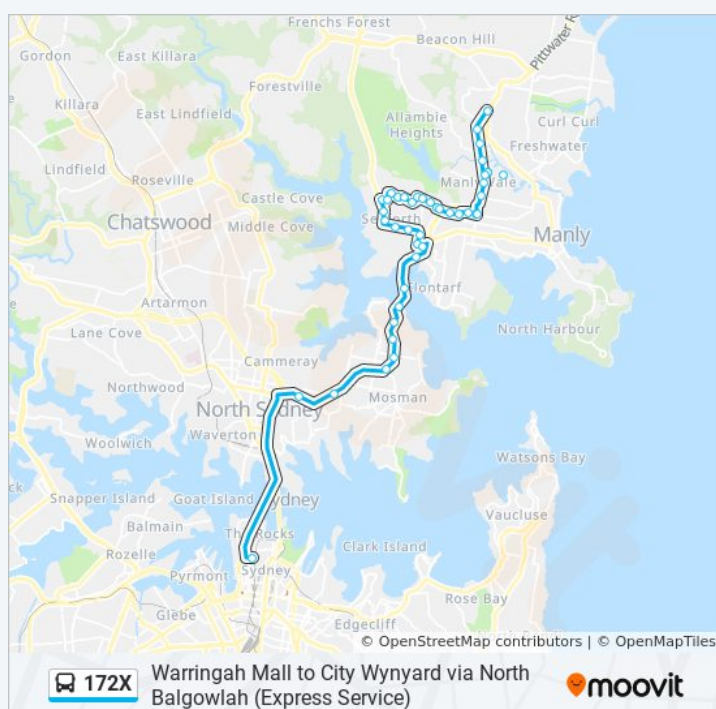

Big Bear Shopping Centre, Military Rd

Military Rd opp Holt Ave

Spit Junction B-Line, Spit Rd

Spit Rd at Awaba St

Spit Rd opp Parriwi Rd

Spit Rd before Medusa St

Spit Rd at Pearl Bay Ave

Spit West Reserve, Spit Rd

Manly Rd opp Avona Cres

Sydney Rd opp Kempbridge Ave

Frenchs Forest Rd at Ellery Pde

Frenchs Forest Rd opp Seaforth Public School

Frenchs Forest Rd opp Baringa Ave

Frenchs Forest Rd at Redman St

Clontarf St opp Montauban Ave

Wakehurst Pkwy before Castle Cct

Lister Ave at Wakehurst Pkwy

Clontarf St at Lister Ave

Urunga St at Clontarf St

Urunga St at Dorrigo Ave

Coramba St after Taree Ave

Coramba St at Eileen St

Eileen St at Woodbine St

Woodbine Street Shops, Woodbine St

Woodbine St at Kalauai St

Daisy St opp Woodbine St

Myrtle St at Abingdon St

Kitchener St opp Wanganella St

Kitchener St at West St

Balgowlah Rd opp Woodland St

Balgowlah Rd before Condamine St

Condamine St at Balgowlah Rd

Manly Vale B-Line, Condamine St

Tuesday	6:35 AM - 11:55 PM
Wednesday	6:35 AM - 11:55 PM
Thursday	6:35 AM - 11:55 PM
Friday	6:45 AM - 11:55 PM
Saturday	6:45 AM - 11:55 PM

172X bus Info

Direction: Warringah Mall

Stops: 43

Trip Duration: 42 min

Line Summary: