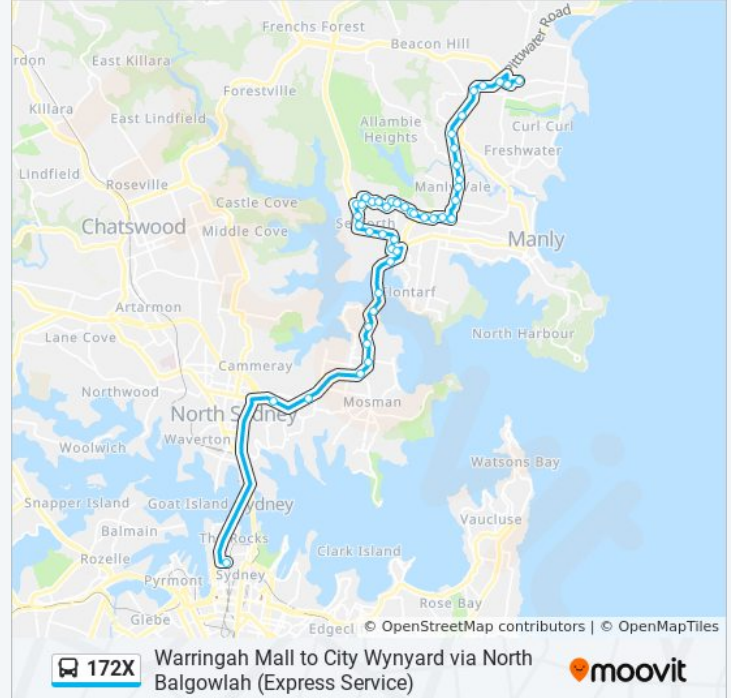

Direction: City Wynyard

39 stops

[VIEW LINE SCHEDULE](#)

- Warringah Mall, Pittwater Rd, Stand B
- Condamine St opp Warringah Golf Club
- Condamine St at Gordon St
- Manly Vale Community Centre, Condamine St
- Manly Vale B-Line, Condamine St
- Balgowlah Rd after Condamine St
- Balgowlah Rd after Woodland St
- Kitchener St after West St
- Kitchener St before Wanganella St
- Myrtle St opp Abingdon St
- Daisy St at Woodbine St
- Woodbine St opp Tottenham St
- Woodbine St opp Woodbine Street Shops
- Eileen St opp Woolgoolga St
- Coramba St at Eileen St
- Coramba St before Taree Ave
- Urunga St at Taree Ave
- Urunga St at Clontarf St
- Clontarf St at Lister Ave
- Lister Ave at Wakehurst Pkwy

Condamine St after Gordon St

Miller Reserve, Condamine St

Condamine St after James St

Condamine St at Pozieres Pde

Warringah Mall, Pittwater Rd, Stand D

Pittwater Rd at Old Pittwater Rd

Brookvale Oval, Pittwater Rd

Manly Leagues Club, Pittwater Rd

Harbord Rd at Headland Rd

St Luke's Grammar School, Headland Rd

Direction: Warringah Mall

43 stops

[VIEW LINE SCHEDULE](#)

Wynyard Station, Carrington St, Stand A

172X bus Time Schedule

Warringah Mall Route Timetable:

Sunday 6:45 AM - 11:55 PM

Monday 6:35 AM - 11:55 PM

Big Bear Shopping Centre, Military Rd

Military Rd opp Holt Ave

Spit Junction B-Line, Spit Rd

Spit Rd at Awaba St

Spit Rd opp Parriwi Rd