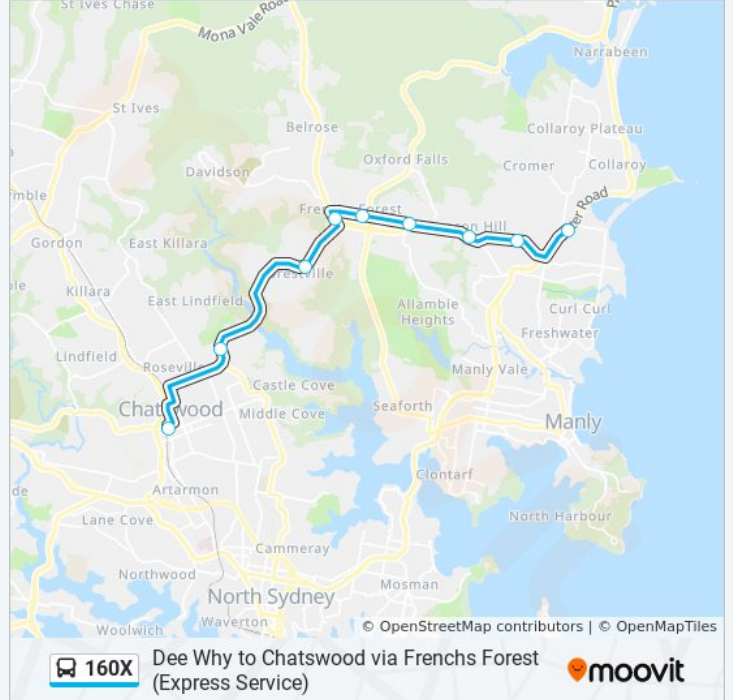

[VIEW LINE SCHEDULE](#)

Dee Why Shops, Pittwater Rd
Warringah Rd opp Alfred St
Warringah Rd at Willandra Rd
Frenchs Forest Rd opp Inverness Ave
Nth Beaches Hospital, Frenchs Forest Rd
Rabbett St at Forest Way
Warringah Rd at Starkey St
Babbage Rd at Allan St
Chatswood Station, Stand D

160X bus Info**Direction:** Chatswood**Stops:** 9**Trip Duration:** 31 min**Line Summary:**

Direction: Dee Why

9 stops

[VIEW LINE SCHEDULE](#)

- Chatswood Station, Stand A
- Babbage Rd at Park Ave
- Warringah Rd after Ferguson St
- Forestway Shopping Centre, Forest Way
- Frenchs Forest Rd opp Nth Beaches Hospital
- Skyline Shops, Frenchs Forest Rd E
- Warringah Rd before Willandra Rd
- Warringah Rd before Alfred St
- Dee Why B-Line, Pittwater Rd

160X bus Time Schedule

Dee Why Route Timetable:

Sunday	12:07 AM - 11:40 PM
Monday	5:17 AM - 11:46 PM
Tuesday	12:06 AM - 11:46 PM
Wednesday	12:06 AM - 11:46 PM
Thursday	12:06 AM - 11:46 PM
Friday	12:06 AM - 11:47 PM
Saturday	12:07 AM - 11:47 PM

160X bus Info

Direction: Dee Why

Stops: 9

Trip Duration: 33 min

Line Summary:

160X bus time schedules and route maps are available in an offline PDF at moovitapp.com. Use the [Moovit App](#) to see live bus times, train schedule or subway schedule, and step-by-step directions for all public transit in Sydney.