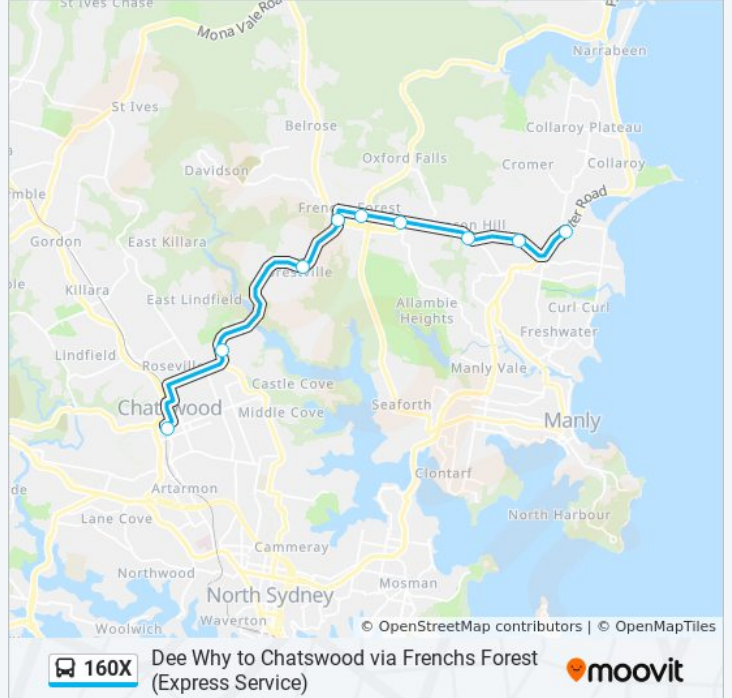

Dee Why to Chatswood via Frenchs Forest (Express Service)

[Get The App](#)

The 160X bus line (Dee Why to Chatswood via Frenchs Forest (Express Service)) has 2 routes. For regular weekdays, their operation hours are:

(1) Chatswood: 12:13 AM - 11:54 PM(2) Dee Why: 12:06 AM - 11:46 PM

Use the Moovit App to find the closest 160X bus station near you and find out when is the next 160X bus arriving.

Direction: Chatswood

9 stops

[VIEW LINE SCHEDULE](#)

Dee Why Shops, Pittwater Rd
Warringah Rd opp Alfred St
Warringah Rd at Willandra Rd
Frenchs Forest Rd opp Inverness Ave
Nth Beaches Hospital, Frenchs Forest Rd
Rabbett St at Forest Way
Warringah Rd at Starkey St
Babbage Rd at Allan St
Chatswood Station, Stand D

160X bus Info**Direction:** Chatswood**Stops:** 9**Trip Duration:** 31 min**Line Summary:**

Direction: Dee Why

9 stops

[VIEW LINE SCHEDULE](#)

- Chatswood Station, Stand A
- Babbage Rd at Park Ave
- Warringah Rd after Ferguson St
- Forestway Shopping Centre, Forest Way
- Frenchs Forest Rd opp Nth Beaches Hospital
- Skyline Shops, Frenchs Forest Rd E
- Warringah Rd before Willandra Rd
- Warringah Rd before Alfred St
- Dee Why B-Line, Pittwater Rd