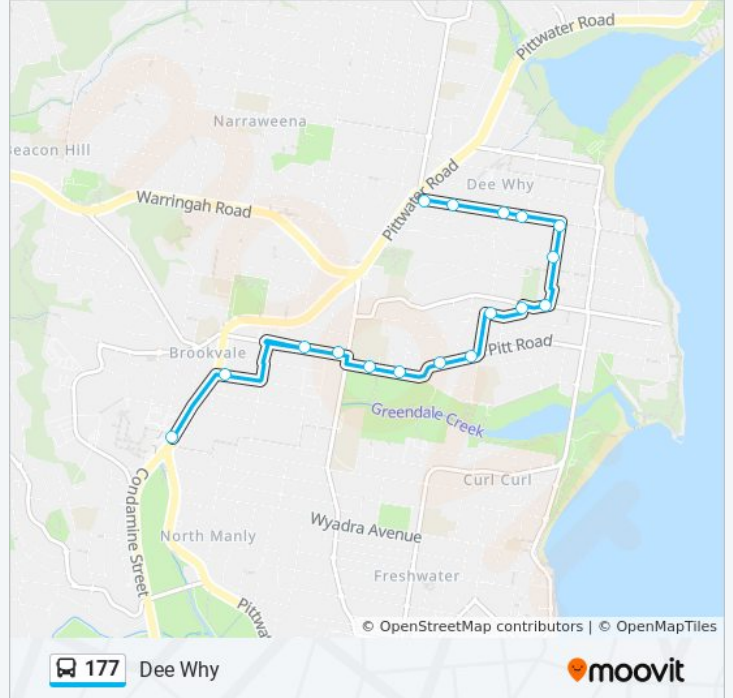

Direction: Dee Why

17 stops

[VIEW LINE SCHEDULE](#)

Warringah Mall, Pittwater Rd, Stand D
Sydenham Rd at Pittwater Rd
Winbourne Rd before Carter Rd
Winbourne Rd before Harbord Rd
Abbott Rd opp Denzil Joyce Oval
Abbott Rd opp Reub Hudson Oval
Pitt Rd at Fairport St
Pitt Rd before Playfair Rd
Parr Ave at Playfair Rd
Parr Ave at Headland Rd
Headland Rd at Wheeler Pde
Wheeler Pde at The Crescent
Wheeler Pde at Pacific Pde
Pacific Pde opp Avon Rd
Pacific Pde at The Crescent
Pacific Pde opp Dee Why Market
Dee Why Grand Shopping Centre, Pacific Pde

Direction: Dee Why

Stops: 17

Trip Duration: 14 min

Line Summary:

Direction: Warringah Mall

21 stops

[VIEW LINE SCHEDULE](#)

- Dee Why Grand Shopping Centre, Pacific Pde
- Sturdee Pde after Pittwater Rd
- Pacific Pde opp Sturdee Pde
- Pacific Pde opp The Crescent
- Pacific Pde at Avon Rd
- Pacific Pde opp Wheeler Pde
- Wheeler Pde after Pacific Pde
- Wheeler Pde opp The Crescent
- Wheeler Pde at Headland Rd
- Headland Rd at Parr Ave
- Parr Ave at Playfair Rd
- Playfair Rd before Pitt Rd
- Pitt Rd at Playfair Rd
- Pitt Rd opp Fairport St
- Reub Hudson Oval, Abbott Rd
- Denzil Joyce Oval, Abbott Rd
- Winbourne Rd after Harbord Rd
- Winbourne Rd opp Carter Rd

177 bus Time Schedule

Warringah Mall Route Timetable:

Sunday	08:15 - 17:23
Monday	09:20 - 17:16
Tuesday	09:20 - 17:16
Wednesday	09:20 - 17:16
Thursday	09:20 - 17:16
Friday	09:20 - 17:16
Saturday	08:24 - 17:23

177 bus Info

Direction: Warringah Mall

Stops: 21

Trip Duration: 18 min

Line Summary:

Winbourne Rd after Mitchell Rd

Pittwater Rd after Chard Rd

Warringah Mall, Pittwater Rd, Stand B