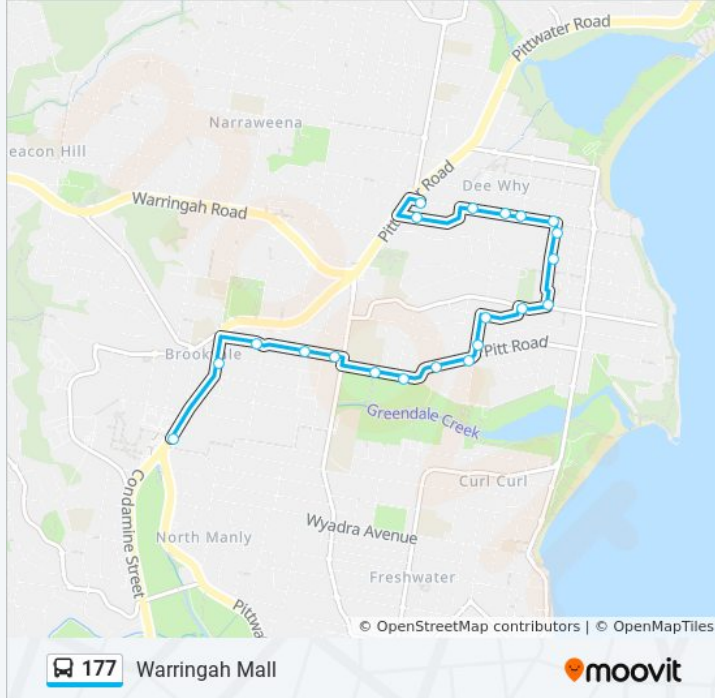

 177

Dee Why

Get The App

The 177 bus line (Dee Why) has 2 routes. For regular weekdays, their operation hours are:

(1) Dee Why: 09:56 - 16:31(2) Warringah Mall: 09:20 - 17:16

Use the Moovit App to find the closest 177 bus station near you and find out when is the next 177 bus arriving.

Direction: Dee Why

Stops: 17

Trip Duration: 14 min

Line Summary:

Direction: Warringah Mall

21 stops

[VIEW LINE SCHEDULE](#)

- Dee Why Grand Shopping Centre, Pacific Pde
- Sturdee Pde after Pittwater Rd
- Pacific Pde opp Sturdee Pde
- Pacific Pde opp The Crescent
- Pacific Pde at Avon Rd
- Pacific Pde opp Wheeler Pde
- Wheeler Pde after Pacific Pde
- Wheeler Pde opp The Crescent
- Wheeler Pde at Headland Rd
- Headland Rd at Parr Ave
- Parr Ave at Playfair Rd
- Playfair Rd before Pitt Rd
- Pitt Rd at Playfair Rd
- Pitt Rd opp Fairport St
- Reub Hudson Oval, Abbott Rd
- Denzil Joyce Oval, Abbott Rd
- Winbourne Rd after Harbord Rd
- Winbourne Rd opp Carter Rd

177 bus Time Schedule

Warringah Mall Route Timetable:

Sunday	08:15 - 17:23
Monday	09:20 - 17:16
Tuesday	09:20 - 17:16
Wednesday	09:20 - 17:16
Thursday	09:20 - 17:16
Friday	09:20 - 17:16
Saturday	08:24 - 17:23

177 bus Info

Direction: Warringah Mall

Stops: 21

Trip Duration: 18 min

Line Summary:

Winbourne Rd after Mitchell Rd

Pittwater Rd after Chard Rd

Warringah Mall, Pittwater Rd, Stand B