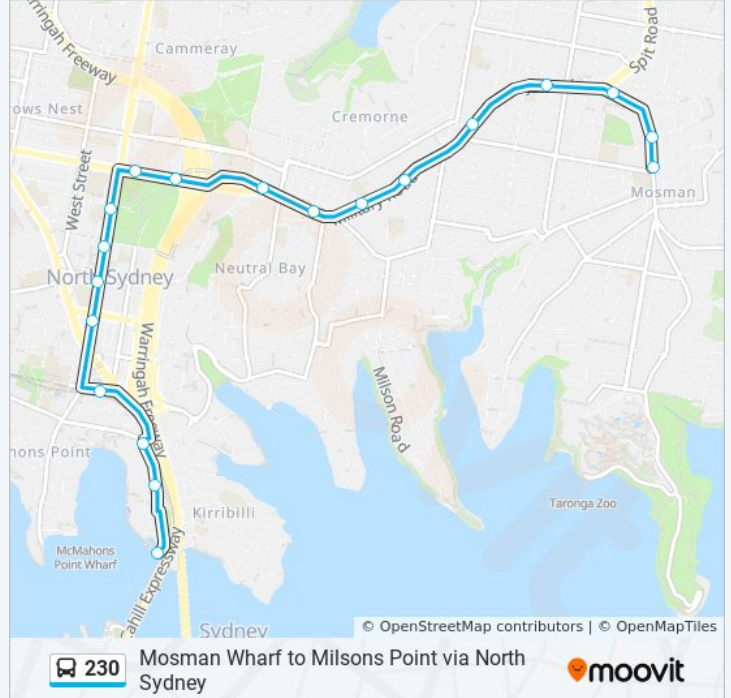

### 230 bus Info

**Direction:** Mosman Bay Wharf

**Stops:** 27

**Trip Duration:** 31 min

**Line Summary:**

Military Rd opp Mosman High School

Avenue Rd at Carney Lane

Avenue Rd after Shadforth St

### 230 bus Info

**Direction:** Mosman HS

**Stops:** 19

**Trip Duration:** 30 min

**Line Summary:**

Military Rd opp Mosman High School

### Direction: North Sydney

23 stops

[VIEW LINE SCHEDULE](#)

Mosman Bay Wharf, Avenue Rd

Reid Park, Avenue Rd

Avenue Rd before Rangers Ave

Avenue Rd after Cowles Rd

Avenue Rd at Archer St

### Direction: Spit Jn

17 stops

[VIEW LINE SCHEDULE](#)

Milsons Point Wharf, Alfred St Sth

Alfred St Sth opp Milsons Point Station

Alfred St at Lavender St

North Sydney Station, Blue St, Stand D

Miller St before Berry St