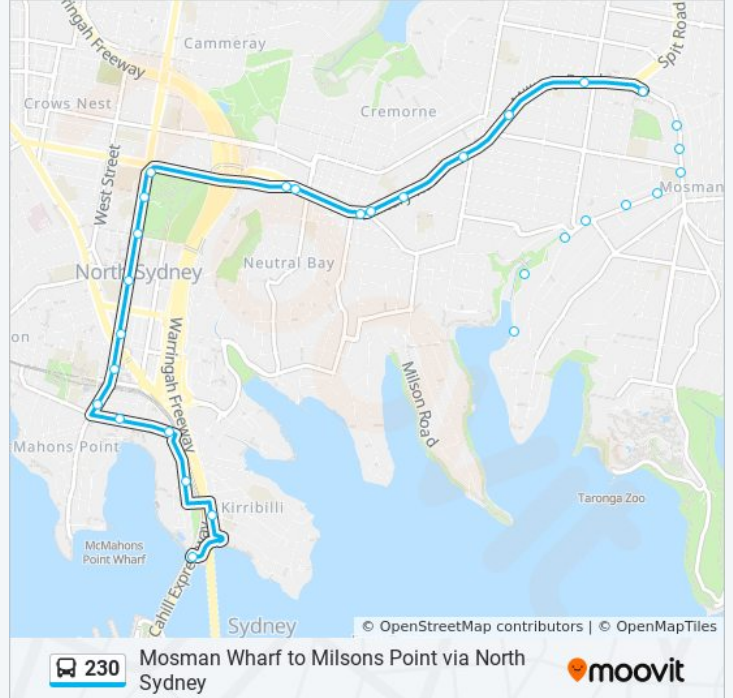

### 230 bus Info

**Direction:** Milsons Point

**Stops:** 30

**Trip Duration:** 35 min

**Line Summary:**

Miller St after McLaren St

Miller St before Pacific Hwy

Miller St before Blue St

Blues Point Rd before Lavender St

Lavender St before Walker St

Lavender St opp Cliff St

Milsons Point Station, Alfred St Sth

Broughton St at Pitt St

Olympic Dr before Alfred St

### Direction: Mosman Bay Wharf

27 stops

[VIEW LINE SCHEDULE](#)

Milsons Point Wharf, Alfred St Sth

Alfred St Sth opp Milsons Point Station

Alfred St at Lavender St

North Sydney Station, Blue St, Stand D

Miller St before Berry St

### 230 bus Info

**Direction:** Mosman Bay Wharf

**Stops:** 27

**Trip Duration:** 31 min

**Line Summary:**

Military Rd opp Mosman High School

Avenue Rd at Carney Lane

Avenue Rd after Shadforth St