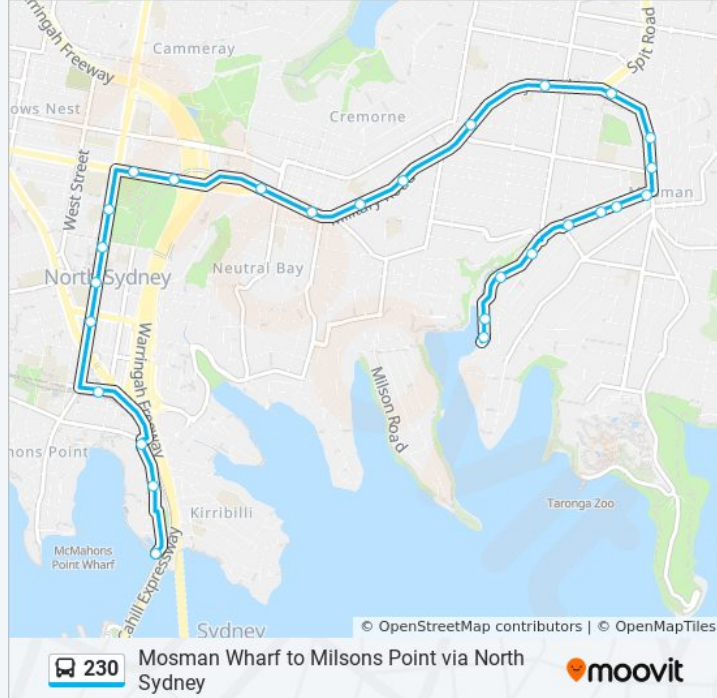

### 230 bus Info

**Direction:** Milsons Point

**Stops:** 30

**Trip Duration:** 35 min

**Line Summary:**

Miller St after McLaren St

Miller St before Pacific Hwy

Miller St before Blue St

### 230 bus Info

**Direction:** Mosman Bay Wharf

**Stops:** 27

**Trip Duration:** 31 min

**Line Summary:**

Military Rd opp Mosman High School

Avenue Rd at Carney Lane

Avenue Rd after Shadforth St

Avenue Rd opp Archer St

Avenue Rd at Canrobert St

Avenue Rd at Upper Avenue Rd

Avenue Rd opp Reid Park

Avenue Rd opp Centenary Dr

Mosman Bay Wharf, Avenue Rd

### Direction: Mosman HS

19 stops

[VIEW LINE SCHEDULE](#)

Milsons Point Wharf, Alfred St Sth

Alfred St Sth opp Milsons Point Station

Alfred St at Lavender St

North Sydney Station, Blue St, Stand D

Miller St before Berry St