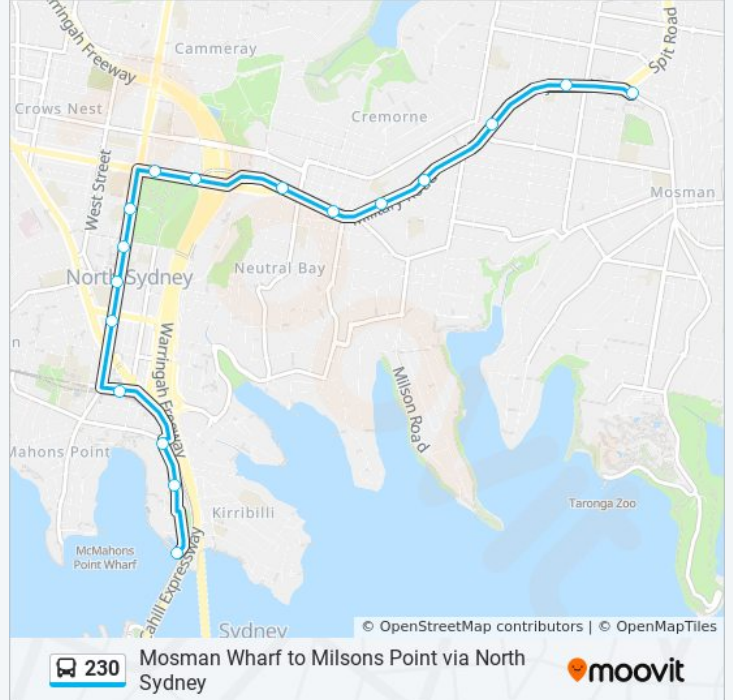

### 230 bus Info

**Direction:** North Sydney

**Stops:** 23

**Trip Duration:** 17 min

**Line Summary:**

Miller St at Falcon St

Miller St opp Carlow St

North Sydney Oval, Miller St

### Direction: Spit Jn

17 stops

[VIEW LINE SCHEDULE](#)

Milsons Point Wharf, Alfred St Sth

Alfred St Sth opp Milsons Point Station

Alfred St at Lavender St

North Sydney Station, Blue St, Stand D

Miller St before Berry St

Military Rd opp Holt Ave

Military Rd at Prince St

Military Rd at Bond St

Spit Junction, Military Rd

### 230 bus Info

**Direction:** Spit Jn

**Stops:** 17

**Trip Duration:** 23 min

**Line Summary:**

230 bus time schedules and route maps are available in an offline PDF at [moovitapp.com](https://moovitapp.com). Use the [Moovit App](#) to see live bus times, train schedule or subway schedule, and step-by-step directions for all public transit in Sydney.