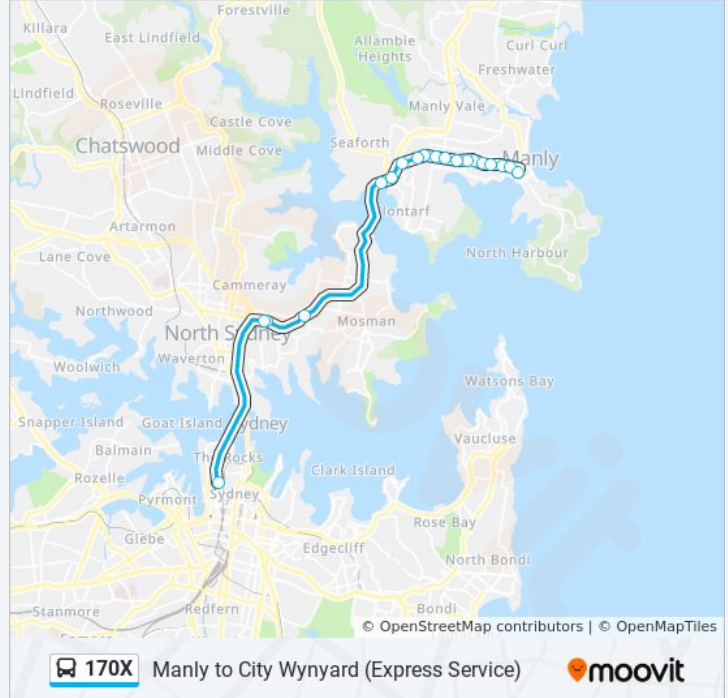

 170X

Manly to City Wynyard (Express Service)

Get The App

The 170X bus line (Manly to City Wynyard (Express Service)) has 2 routes. For regular weekdays, their operation hours are:

(1) City Wynyard: 05:57 - 09:02(2) Manly: 16:00 - 19:35

Use the Moovit App to find the closest 170X bus station near you and find out when is the next 170X bus arriving.

Direction: City Wynyard

19 stops

[VIEW LINE SCHEDULE](#)

- Manly Wharf, Belgrave St, Stand E
- Sydney Rd opp Ivanhoe Park
- Sydney Rd opp Birkley Rd
- Sydney Rd opp Crescent St
- Sydney Rd opp Cohen St
- Sydney Rd at Bellevue St
- Sydney Rd at Austin St
- Sydney Rd after Hill St
- Sydney Rd before Condamine St
- Sydney Rd at Woodland St
- Sydney Rd at West St
- Sydney Rd at Wanganella St
- Sydney Rd at Coral St
- Manly Rd at Heaton Ave
- Manly Rd at Avona Cres
- Military Rd at Spencer Rd
- Military Rd opp Big Bear Shopping Centre
- Watson Street Interchange, Stand B
- Wynyard Station, York St, Stand M

170X bus Info

Direction: City Wynyard

Stops: 19

Trip Duration: 43 min

Line Summary:

Direction: Manly

17 stops

[VIEW LINE SCHEDULE](#)

Wynyard Station, Carrington St, Stand A

Big Bear Shopping Centre, Military Rd

Military Rd opp Holt Ave

Manly Rd opp Avona Cres

Balgowlah Golf Club, Sydney Rd

Sydney Rd before Wanganella St

Sydney Rd at Rickard St