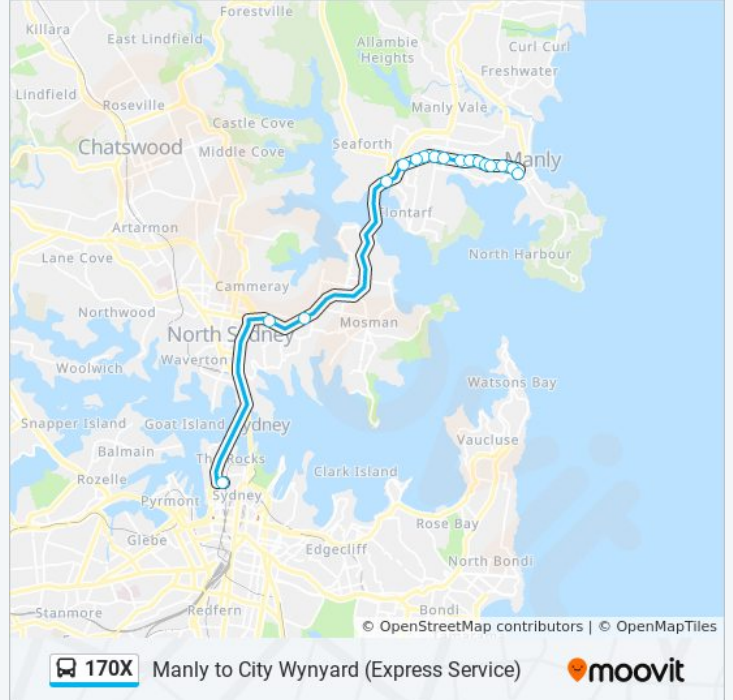

170X bus time schedules and route maps are available in an offline PDF at moovitapp.com. Use the [Moovit App](#) to see live bus times, train schedule or subway schedule, and step-by-step directions for all public transit in Sydney.

[About Moovit](#) • [MaaS Solutions](#) • [Supported Countries](#) • [Mooviter Community](#)

© 2024 Moovit - All Rights Reserved

Check Live Arrival Times