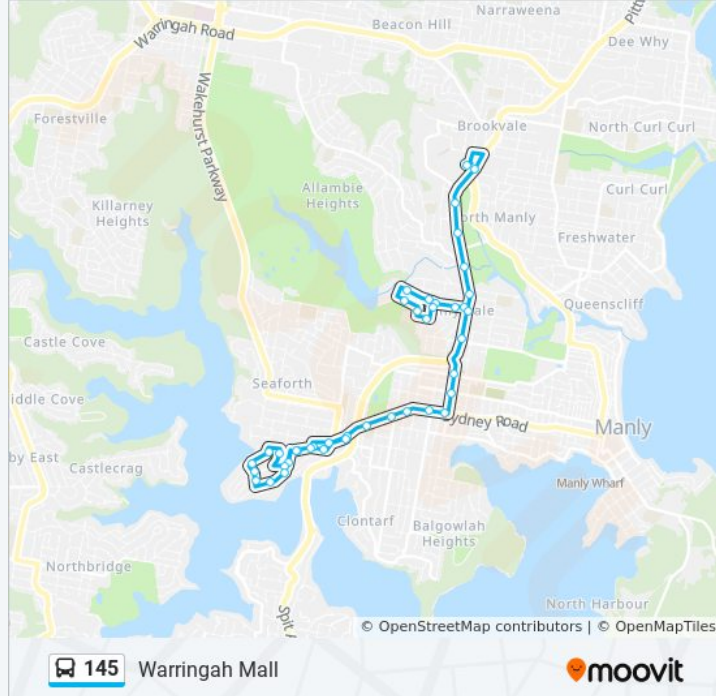

Trip Duration: 9 min

Line Summary:

Direction: Seaforth

23 stops

[VIEW LINE SCHEDULE](#)

- Warringah Mall, Green St
- Warringah Mall, Pittwater Rd, Stand B
- Condamine St opp Warringah Golf Club
- Condamine St at Gordon St
- King St after Somerville Pl
- King St at Seebees St
- Seebrees St after King St
- Sunshine St opp Pineview Ave
- Gibbs St before Arana St
- Arana St before King St
- King St at Quinlan Pde
- King St opp Seebrees St
- St Kieran's Church, King St
- Manly Vale Community Centre, Condamine St
- Manly Vale B-Line, Condamine St
- Condamine St at Balgowlah Rd
- Condamine St at Griffiths St
- Balgowlah Uniting Church, Condamine St

145 bus Info

Direction: Seaforth

Stops: 23

Trip Duration: 21 min

Line Summary:

Sydney Rd at Woodland St

Sydney Rd at West St

Sydney Rd at Wanganella St

145 bus Info

Direction: Warringah Mall

Stops: 41

Trip Duration: 29 min

Line Summary:

Sydney Rd before Wanganella St

Sydney Rd at Rickard St

Sydney Rd before Woodland St

Miller Reserve, Condamine St

Condamine St after James St

Condamine St at Pozieres Pde

Warringah Mall, Pittwater Rd, Stand D

Warringah Mall, Green St

145 bus time schedules and route maps are available in an offline PDF at moovitapp.com. Use the [Moovit App](#) to see live bus times, train schedule or subway schedule, and step-by-step directions for all public transit in Sydney.