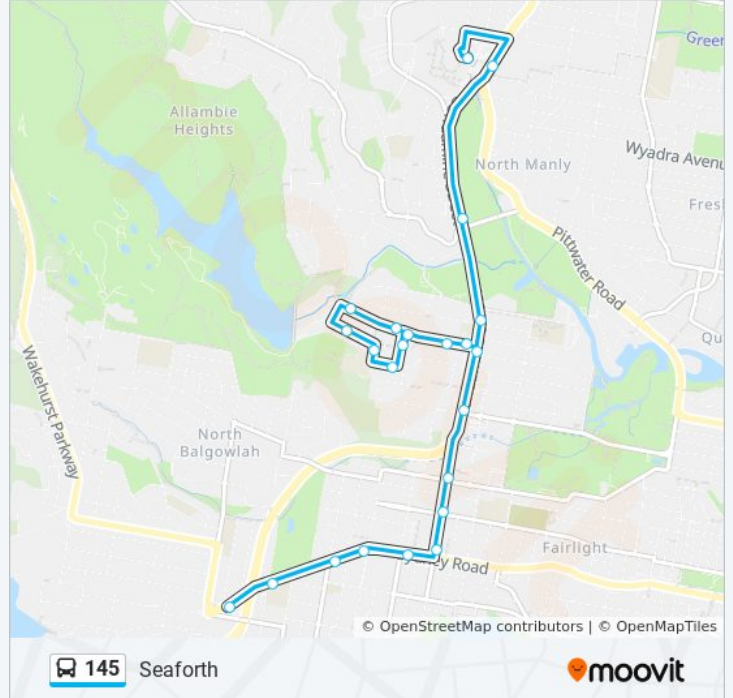

Trip Duration: 9 min

Line Summary:

Direction: Seaforth

23 stops

[VIEW LINE SCHEDULE](#)

- Warringah Mall, Green St
- Warringah Mall, Pittwater Rd, Stand B
- Condamine St opp Warringah Golf Club
- Condamine St at Gordon St
- King St after Somerville Pl
- King St at Seebees St
- Seebrees St after King St
- Sunshine St opp Pineview Ave
- Gibbs St before Arana St
- Arana St before King St
- King St at Quinlan Pde
- King St opp Seebrees St
- St Kieran's Church, King St
- Manly Vale Community Centre, Condamine St
- Manly Vale B-Line, Condamine St
- Condamine St at Balgowlah Rd
- Condamine St at Griffiths St
- Balgowlah Uniting Church, Condamine St

145 bus Info

Direction: Seaforth

Stops: 23

Trip Duration: 21 min

Line Summary:

Sydney Rd at Woodland St

Sydney Rd at West St

Sydney Rd at Wanganella St

Sydney Rd at Coral St

Sydney Rd opp Kempbridge Ave

Direction: Warringah Mall

41 stops

[VIEW LINE SCHEDULE](#)

Sydney Rd opp Kempbridge Ave

Ross St at Sydney Rd

Panorama Pde at Ponsonby Pde

145 bus Info

Direction: Warringah Mall

Stops: 41

Trip Duration: 29 min

Line Summary:

Sydney Rd before Wanganella St

Sydney Rd at Rickard St

Sydney Rd before Woodland St