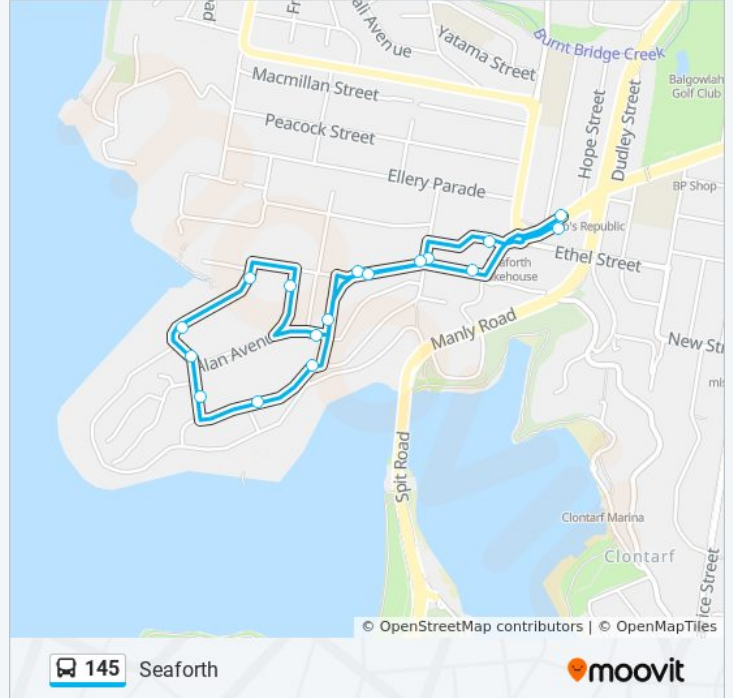

Direction: Seaforth

17 stops

[VIEW LINE SCHEDULE](#)

- Sydney Rd opp Kempbridge Ave
- Ross St at Sydney Rd
- Panorama Pde at Ponsonby Pde
- Ponsonby Pde before Palmerston PI
- Alan Ave after Palmerston PI
- Salisbury Sq before Ponsonby Pde
- Seaforth Cres opp Sangrado Park
- Seaforth Cres after Princes Prom
- Princes Prom at Alan Ave
- Princes Prom opp Richmond Rd
- Edgecliffe Esp opp Ashton Ave
- Edgecliffe Esp at Palmerston PI
- Palmerston PI after Alan Ave
- Ponsonby Pde opp Palmerston PI
- Ponsonby Pde at Panorama Pde
- Ponsonby Pde opp Old Sydney Rd
- Sydney Rd after Kempbridge Ave

Trip Duration: 9 min

Line Summary:

Direction: Seaforth

23 stops

[VIEW LINE SCHEDULE](#)

- Warringah Mall, Green St
- Warringah Mall, Pittwater Rd, Stand B
- Condamine St opp Warringah Golf Club
- Condamine St at Gordon St
- King St after Somerville Pl
- King St at Seebees St
- Seebrees St after King St
- Sunshine St opp Pineview Ave
- Gibbs St before Arana St
- Arana St before King St
- King St at Quinlan Pde
- King St opp Seebrees St
- St Kieran's Church, King St
- Manly Vale Community Centre, Condamine St
- Manly Vale B-Line, Condamine St
- Condamine St at Balgowlah Rd
- Condamine St at Griffiths St
- Balgowlah Uniting Church, Condamine St

145 bus Info

Direction: Seaforth

Stops: 23

Trip Duration: 21 min

Line Summary:

Sydney Rd at Woodland St

Sydney Rd at West St

Sydney Rd at Wanganella St

145 bus Info

Direction: Warringah Mall

Stops: 41

Trip Duration: 29 min

Line Summary:

Sydney Rd before Wanganella St

Sydney Rd at Rickard St

Sydney Rd before Woodland St