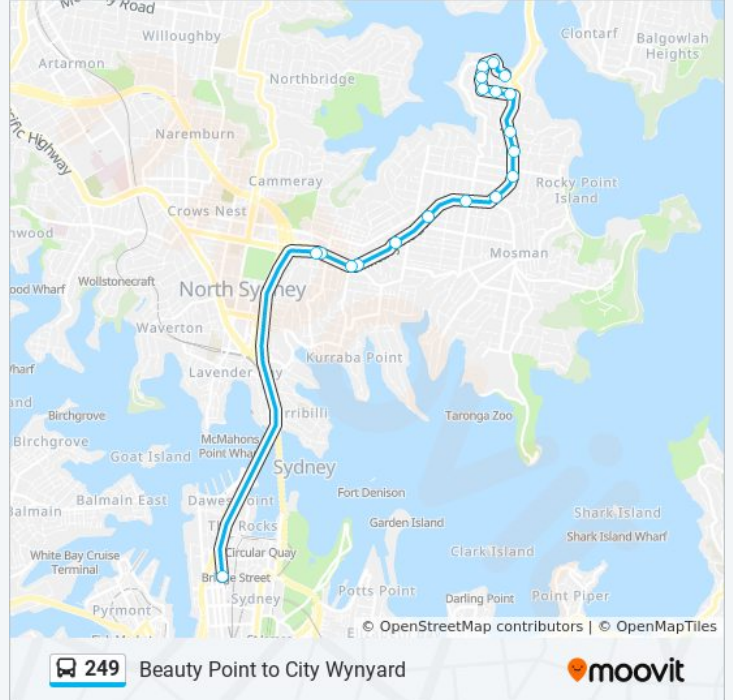

249 bus time schedules and route maps are available in an offline PDF at moovitapp.com. Use the [Moovit App](#) to see live bus times, train schedule or subway schedule, and step-by-step directions for all public transit in Sydney.

[About Moovit](#) • [MaaS Solutions](#) • [Supported Countries](#) • [Mooviter Community](#)

© 2024 Moovit - All Rights Reserved

Check Live Arrival Times