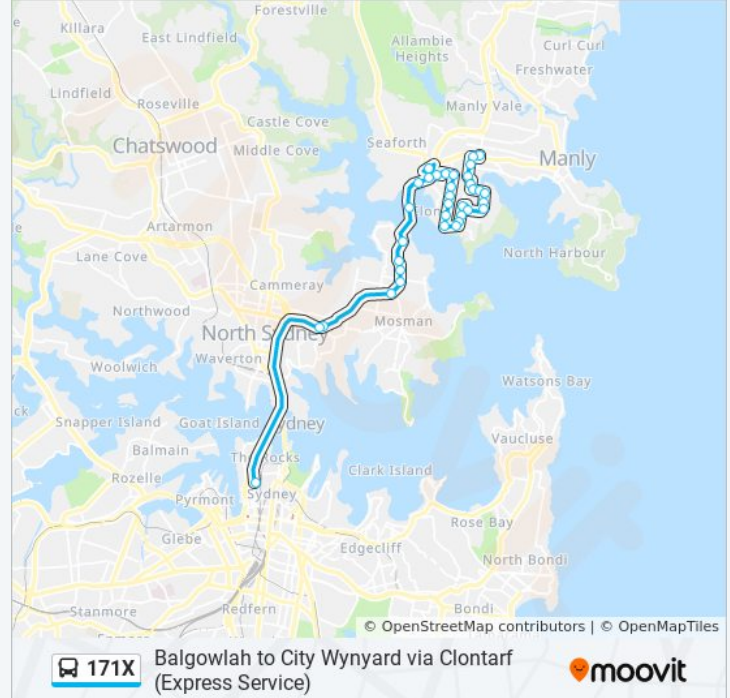

Beatrice St opp Moore St

Beatrice St before Gordon St

Beatrice St opp Ernest St

Beatrice St at The Walk

Beatrice St at New St

Seaview St at Upper Beach St

Upper Beach St at Kareema St

Ethel St at Plant St

Sydney Rd after Kempbridge Ave

Manly Rd at Heaton Ave

Manly Rd at Avona Cres

Spit East Reserve, Spit Rd

Spit Rd opp Medusa St

Spit Rd opp Bickell Rd

Spit Rd at Stanton Rd

Spit Rd after Awaba St

Spit Junction B-Line, Spit Rd

Neutral Bay Junction, Military Rd, Stand D

Neutral Bay Junction, Military Rd, Stand A

Wynyard Station, York St, Stand M

171X bus time schedules and route maps are available in an offline PDF at moovitapp.com. Use the [Moovit App](#) to see live bus times, train schedule or subway schedule, and step-by-step directions for all public transit in Sydney.

[About Moovit](#) · [MaaS Solutions](#) · [Supported Countries](#) · [Mooviter Community](#)

© 2024 Moovit - All Rights Reserved

Check Live Arrival Times