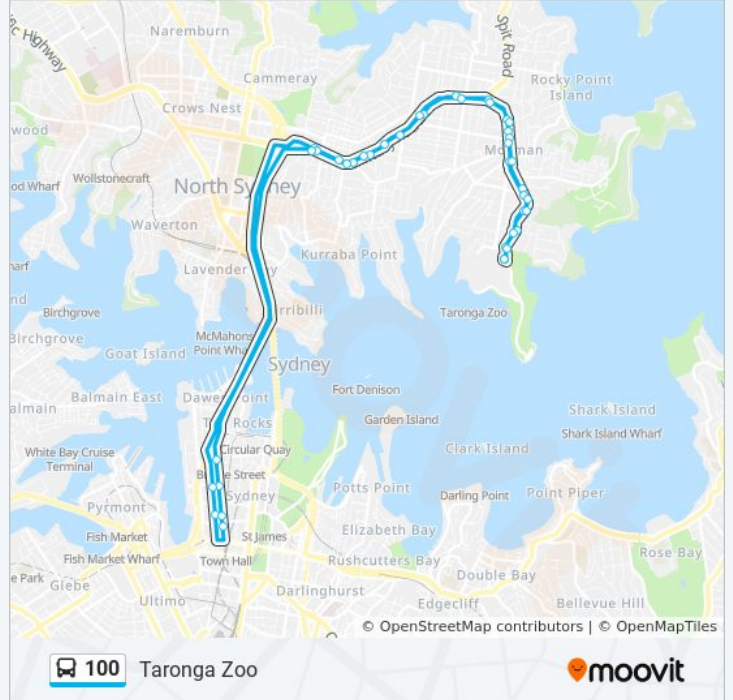

Lang Park, York St

Wynyard Station, York St, Stand H

QVB, York St, Stand E

QVB, York St, Stand D

Clarence St at Council Pl

Wynyard Station, Clarence St, Stand T

Big Bear Shopping Centre, Military Rd

Neutral Bay Junction, Military Rd, Stand E

Military Rd opp Hampden Ave

Military Rd opp Holt Ave

Military Rd at Prince St

Military Rd at Bond St

Spit Junction, Military Rd

Military Rd at Almora St

Military Rd opp Mosman High School

Military Rd after Raglan St

Bradleys Head Rd at King Max St

Bradleys Head Rd after Ellamatta Rd

Bradleys Head Rd opp Union St

Bradleys Head Rd at Thompson St

Bradleys Head Rd opp Whiting Beach Rd

Taronga Zoo, Bradleys Head Rd

100 bus time schedules and route maps are available in an offline PDF at moovitapp.com. Use the [Moovit App](#) to see live bus times, train schedule or subway schedule, and step-by-step directions for all public transit in Sydney.

[About Moovit](#) • [MaaS Solutions](#) • [Supported Countries](#) • [Mooviter Community](#)

© 2024 Moovit - All Rights Reserved

Check Live Arrival Times