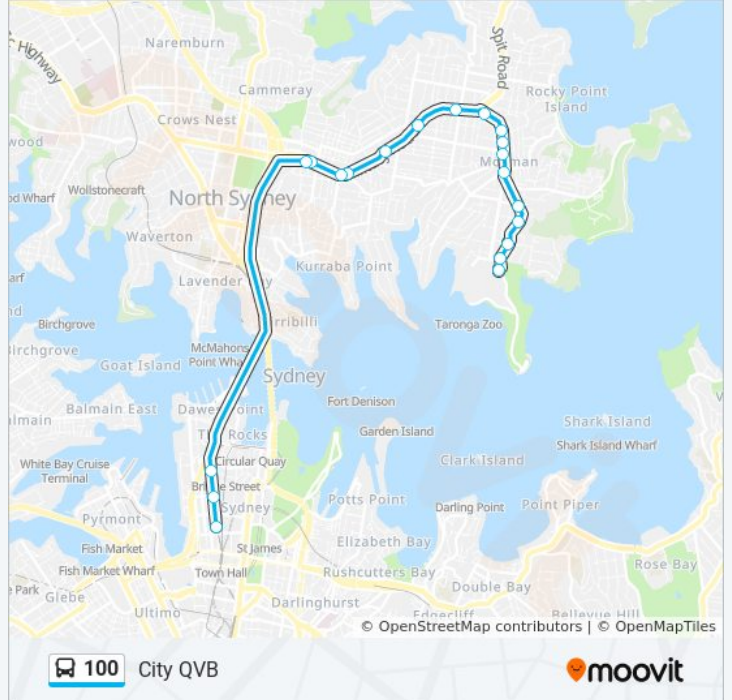

City QVB

Get The App

The 100 bus line (City QVB) has 2 routes. For regular weekdays, their operation hours are:

(1) City QVB: 07:06 - 09:21(2) Taronga Zoo: 00:06 - 23:46

Use the Moovit App to find the closest 100 bus station near you and find out when is the next 100 bus arriving.

Direction: City QVB

20 stops

[VIEW LINE SCHEDULE](#)

- Taronga Zoo, Bradleys Head Rd
- Bradleys Head Rd at Whiting Beach Rd
- Bradleys Head Rd at Thompson St
- Bradleys Head Rd at Union St
- Bradleys Head Rd at Queen St
- Military Rd at Raglan St
- Mosman High School, Military Rd
- Military Rd at Gouldsbury St
- Military Rd opp Almora St
- Spit Junction, Military Rd
- Military Rd at Wudgong St
- Military Rd opp Prince St
- Military Rd at Spencer Rd
- Neutral Bay Junction, Military Rd, Stand D
- Neutral Bay Junction, Military Rd, Stand A
- Military Rd opp Big Bear Shopping Centre
- Watson Street Interchange, Stand A
- Lang Park, York St
- Wynyard Station, York St, Stand H
- QVB, York St, Stand E

100 bus Info

Direction: City QVB

Stops: 20

Trip Duration: 36 min

Line Summary:

Direction: Taronga Zoo

40 stops

[VIEW LINE SCHEDULE](#)

100 bus Info

Direction: Taronga Zoo

Stops: 40

Trip Duration: 62 min

Line Summary:

Lang Park, York St

Wynyard Station, York St, Stand H

QVB, York St, Stand E