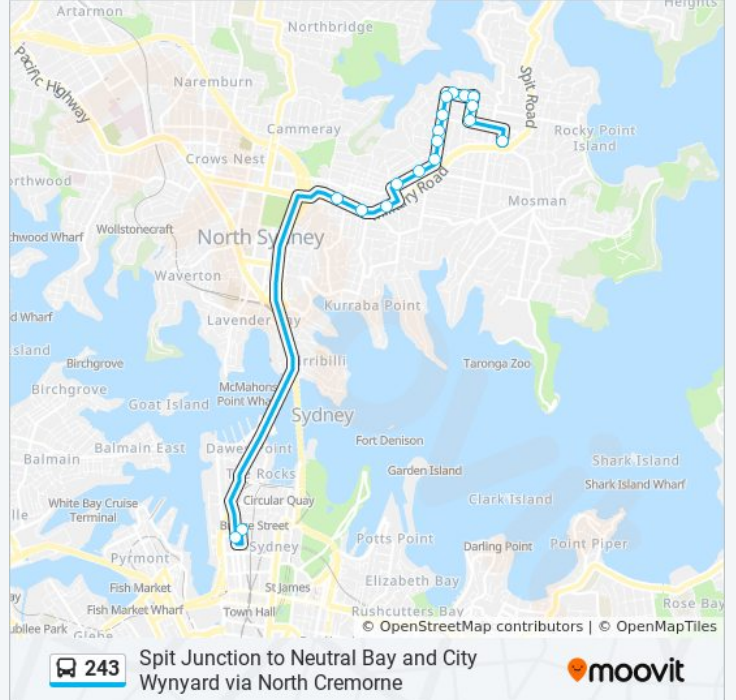

243 bus time schedules and route maps are available in an offline PDF at moovitapp.com. Use the [Moovit App](#) to see live bus times, train schedule or subway schedule, and step-by-step directions for all public transit in Sydney.

[About Moovit](#) • [MaaS Solutions](#) • [Supported Countries](#) • [Mooviter Community](#)

© 2024 Moovit - All Rights Reserved

Check Live Arrival Times