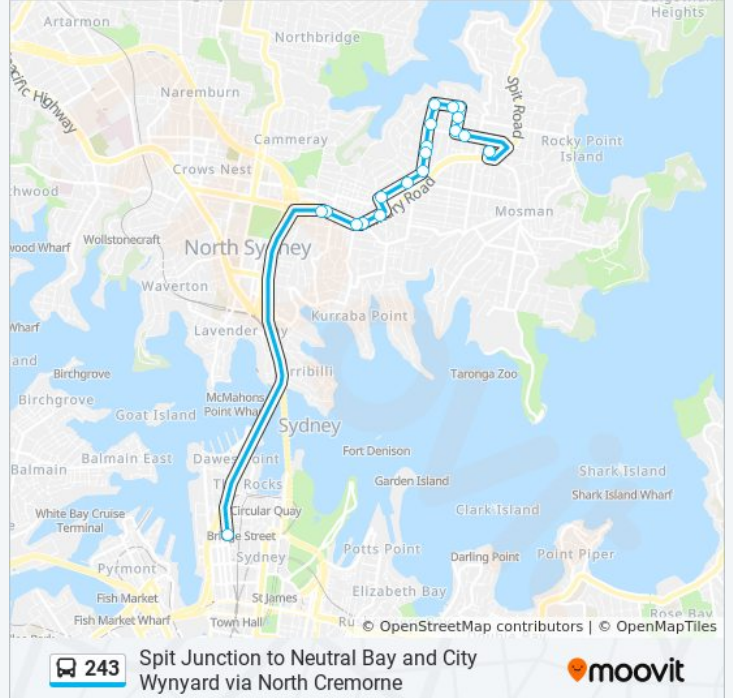

(1) City Wynyard: 06:42 - 09:05(2) Neutral Bay Jn: 09:45 - 18:05(3) Spit Jn: 07:39 - 18:54

Use the Moovit App to find the closest 243 bus station near you and find out when is the next 243 bus arriving.

Direction: City Wynyard

19 stops

[VIEW LINE SCHEDULE](#)

Bridgepoint Shopping Centre, Brady St
 Ourimbah Rd at Rosebery St
 Countess St at Ourimbah Rd
 Countess Park, Countess St
 Countess St at Wyong Rd
 Wyong Rd at Congewoi Rd
 Wyong Rd at Macpherson St
 Macpherson St at Zahel Lane
 Middle Harbour Public School, Macpherson St
 Macpherson St opp Montague Rd
 Macpherson St at Prince St
 Gerard St opp Benelong Rd
 Gerard St before Winnie St
 Military Rd before Hampden Ave
 Neutral Bay Junction, Military Rd, Stand D
 Neutral Bay Junction, Military Rd, Stand A
 Military Rd opp Big Bear Shopping Centre
 Watson Street Interchange, Stand A
 Wynyard Station, York St, Stand M

243 bus Info

Direction: City Wynyard

Stops: 19

Trip Duration: 30 min

Line Summary:

Direction: Neutral Bay Jn

16 stops

[VIEW LINE SCHEDULE](#)

- Bridgepoint Shopping Centre, Brady St
- Ourimbah Rd at Rosebery St
- Countess St at Ourimbah Rd
- Countess Park, Countess St
- Countess St at Wyong Rd
- Wyong Rd at Congewoi Rd
- Wyong Rd at Macpherson St
- Macpherson St at Zahel Lane
- Middle Harbour Public School, Macpherson St
- Macpherson St opp Montague Rd
- Macpherson St at Prince St
- Gerard St opp Benelong Rd
- Gerard St before Winnie St
- Military Rd before Hampden Ave
- Neutral Bay Junction, Military Rd, Stand D
- Neutral Bay Junction, Military Rd, Stand A