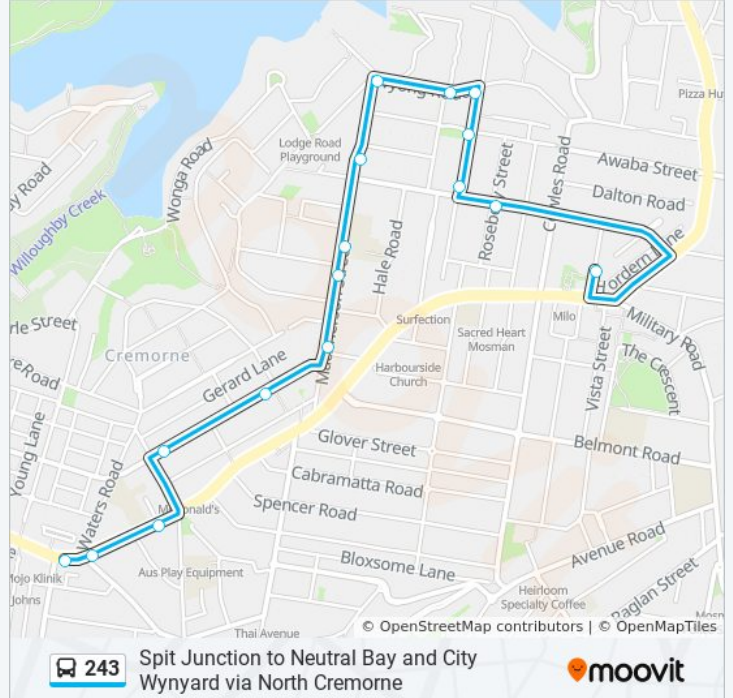

Direction: Spit Jn

18 stops

[VIEW LINE SCHEDULE](#)

- Wynyard Station, York St, Stand K
- Wynyard Station, Clarence St, Stand T
- Big Bear Shopping Centre, Military Rd
- Neutral Bay Junction, Military Rd, Stand E
- Military Rd opp Hampden Ave
- Gerard St after Winnie St
- Gerard St at Benelong Rd
- Macpherson St opp Prince St
- Macpherson St at Montague Rd
- Macpherson St opp Middle Harbour Public School
- Macpherson St after Fernhurst Ave
- Macpherson St at Ellalong Rd
- Wyong Rd at Julian St
- Wyong Rd at Congewoi Rd
- Countess St at Wyong Rd
- Countess St opp Countess Park
- Countess St at Ourimbah Rd
- Bridgepoint Shopping Centre, Brady St

243 bus Time Schedule

Spit Jn Route Timetable:

Sunday	09:04 - 18:24
Monday	07:39 - 18:54
Tuesday	07:39 - 18:54
Wednesday	07:39 - 18:54
Thursday	07:39 - 18:54
Friday	07:39 - 18:54
Saturday	08:24 - 18:24

243 bus Info

Direction: Spit Jn

Stops: 18

Trip Duration: 12 min

Line Summary: