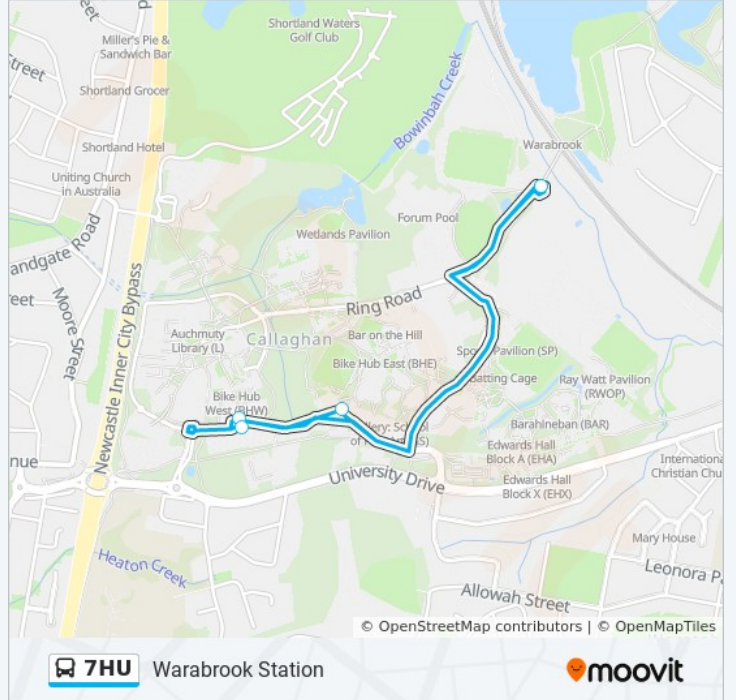

Warabrook Station

[View In Website Mode](#)

The 7HU bus line Warabrook Station has one route. For regular weekdays, their operation hours are:

(1) Warabrook Station: 7:19 PM - 11:49 PM

Use the Moovit App to find the closest 7HU bus station near you and find out when is the next 7HU bus arriving.

Direction: Warabrook Station

5 stops

[VIEW LINE SCHEDULE](#)

Warabrook Station

Ring Rd opp Mathematics Building

Mathematics Building, Ring Rd

The Wollotuka Institute, Ring Rd

Ring Road, Callaghan

Warabrook Station

7HU bus Time Schedule

Warabrook Station Route Timetable:

Sunday	Not Operational
Monday	Not Operational
Tuesday	7:19 PM - 11:49 PM
Wednesday	12:19 AM - 2:19 AM
Thursday	Not Operational
Friday	Not Operational
Saturday	Not Operational

7HU bus Info

Direction: Warabrook Station

Stops: 5

Trip Duration: 14 min

Line Summary:

7HU bus time schedules and route maps are available in an offline PDF at moovitapp.com. Use the [Moovit App](#) to see live bus times, train schedule or subway schedule, and step-by-step directions for all public transit in Sydney.