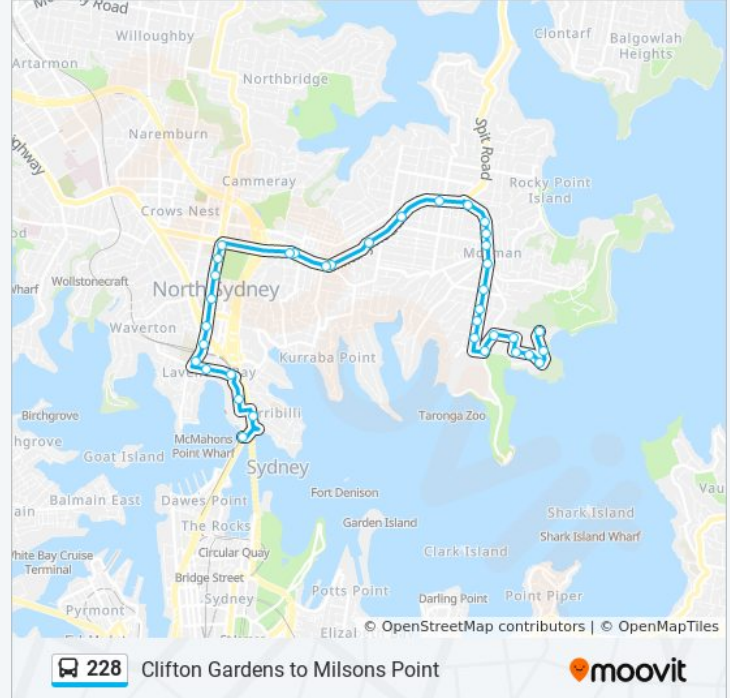

**228 bus Info**

**Direction:** Milsons Point

**Stops:** 36

**Trip Duration:** 39 min

**Line Summary:**

Military Rd at Wudgong St

Military Rd opp Prince St

Military Rd at Spencer Rd

Neutral Bay Junction, Military Rd, Stand D

Neutral Bay Junction, Military Rd, Stand B

Military Rd opp Big Bear Shopping Centre

Watson Street Interchange, Stand B

Miller St at Falcon St

Miller St opp Carlow St

North Sydney Oval, Miller St

Miller St after McLaren St

Miller St before Pacific Hwy

Miller St before Blue St

Blues Point Rd before Lavender St

Lavender St before Walker St

Lavender St opp Cliff St

Milsons Point Station, Alfred St Sth

Broughton St at Pitt St

Olympic Dr before Alfred St

228 bus time schedules and route maps are available in an offline PDF at [moovitapp.com](https://moovitapp.com). Use the [Moovit App](#) to see live bus times, train schedule or subway schedule, and step-by-step directions for all public transit in Sydney.