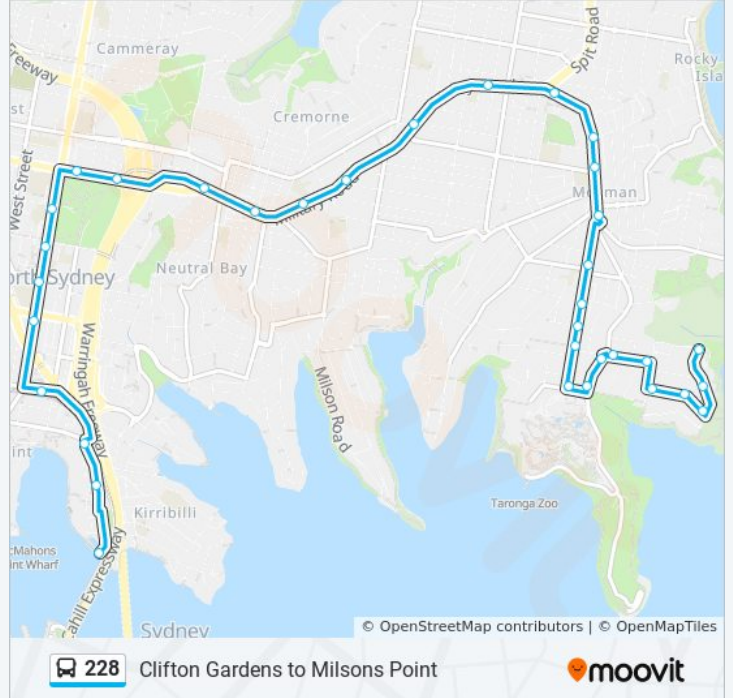

### 228 bus Info

**Direction:** Clifton Gardens

**Stops:** 34

**Trip Duration:** 37 min

**Line Summary:**

Prince Albert St opp Elfrida St  
 Prince Albert St at Thompson St  
 Prince Albert St opp Taronga Zoo  
 Bradleys Head Rd at Whiting Beach Rd  
 Bradleys Head Rd at Thompson St  
 Thompson St at Bradleys Head Rd  
 Thompson St at Burrawong Ave  
 Kardinia Rd at Burrawong Ave  
 Kardinia Rd before Morella Rd  
 Kardinia Rd at Morella Rd  
 Morella Rd before David St  
 Clifton Gardens

**Direction: Milsons Point**

36 stops

[VIEW LINE SCHEDULE](#)

Clifton Gardens  
 Morella Rd opp David St  
 Kardinia Rd after Morella Rd  
 Kardinia Rd before Burrawong Ave  
 Kardinia Rd before Burrawong Ave  
 Thompson St at Burrawong Ave  
 Thompson St at Bradleys Head Rd  
 Bradleys Head Rd opp Whiting Beach Rd  
 Prince Albert St at Lennox St  
 Prince Albert St at Elfrida St  
 Prince Albert St opp Union St  
 Prince Albert St at Queen St  
 Military Rd at Raglan St  
 Mosman High School, Military Rd  
 Military Rd at Gouldsbury St  
 Military Rd opp Almora St  
 Spit Junction, Military Rd

**228 bus Info**

**Direction:** Milsons Point

**Stops:** 36

**Trip Duration:** 39 min

**Line Summary:**

Military Rd at Wudgong St

Military Rd opp Prince St

Military Rd at Spencer Rd