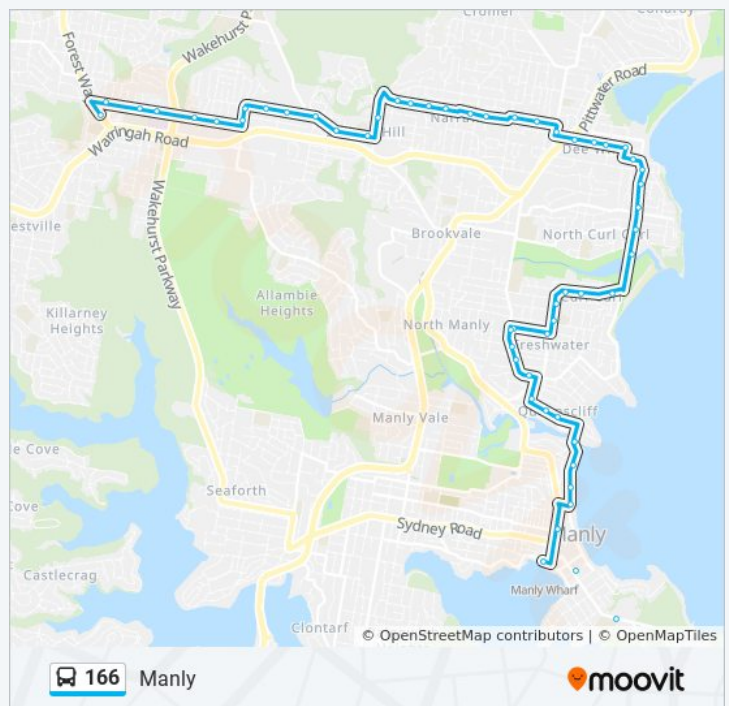

**Direction: Dee Why**

32 stops

[VIEW LINE SCHEDULE](#)

Manly Village Public School, Victoria Pde

Manly Wharf, West Esplanade, Stand A

Manly Tennis Club, Belgrave St

Pittwater Rd opp Steinton St

North Steyne at Carlton St

McIntosh Rd after Careden Ave

McIntosh Rd opp Loch Etive Pl

McIntosh Rd opp Edward St

Narraweena Public School, McIntosh Rd

McIntosh Rd opp Mundara Pl

McIntosh Rd at Victor Rd

McIntosh Rd at Vale Ave

St Davids Ave at Pittwater Rd

**166 bus Time Schedule**

Manly Route Timetable:

Sunday	06:30 - 23:15
Monday	05:26 - 23:41
Tuesday	05:26 - 23:41
Wednesday	05:26 - 23:41
Thursday	05:26 - 23:41
Friday	05:26 - 23:41
Saturday	05:58 - 23:39

**166 bus Info**

**Direction:** Manly

**Stops:** 55

**Trip Duration:** 44 min

**Line Summary:**

Howard Ave after Pittwater Rd

Walter Gors Park, Howard Ave

Howard Ave at Avon Rd