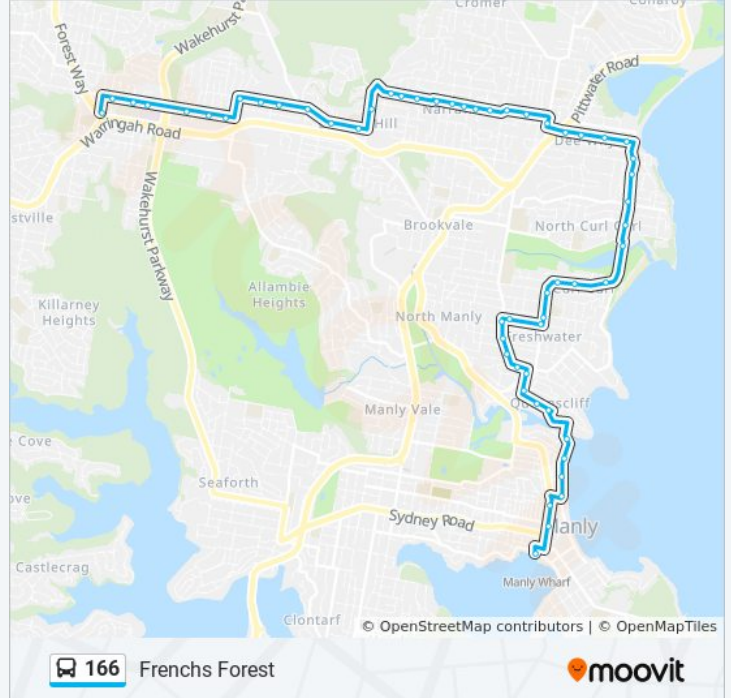

Oliver St at Brighton St

Bennett St after Oliver St

Adams St at Park St

Adams St after Lalchere St

Griffin Rd at Abbott Rd

Griffin Rd at Pitt Rd

Griffin Rd after Headland Rd

Griffin Rd at Boronia St

The Strand after Pacific Pde

Howard Ave after The Strand

Howard Ave at Avon Rd

Howard Ave opp Walter Gors Park

Howard Ave before Pittwater Rd

Fisher Rd at McIntosh Rd

McIntosh Rd opp Vale Ave

McIntosh Rd at Victor Rd

Narraweena Tennis Club, McIntosh Rd

McIntosh Rd after Mundara Pl

McIntosh Rd opp Narraweena Public School

McIntosh Rd at Waratah Pde

McIntosh Rd at Lascelles Rd

McIntosh Rd at Eltham St

McIntosh Rd at Careden Ave

McIntosh Rd before Cousins Rd

Willandra Rd opp Egan Pl

Tristram Rd opp Beacon Hill Public School

Tristram Rd opp Boyer Rd

Tristram Rd opp Holy Trinity Anglican Church

Iris St before Jones St

Iris St opp Karabah Pl

Iris St at Patanga Rd

Frenchs Forest Rd opp Inverness Ave

Frenchs Forest Rd opp Hurdis Ave