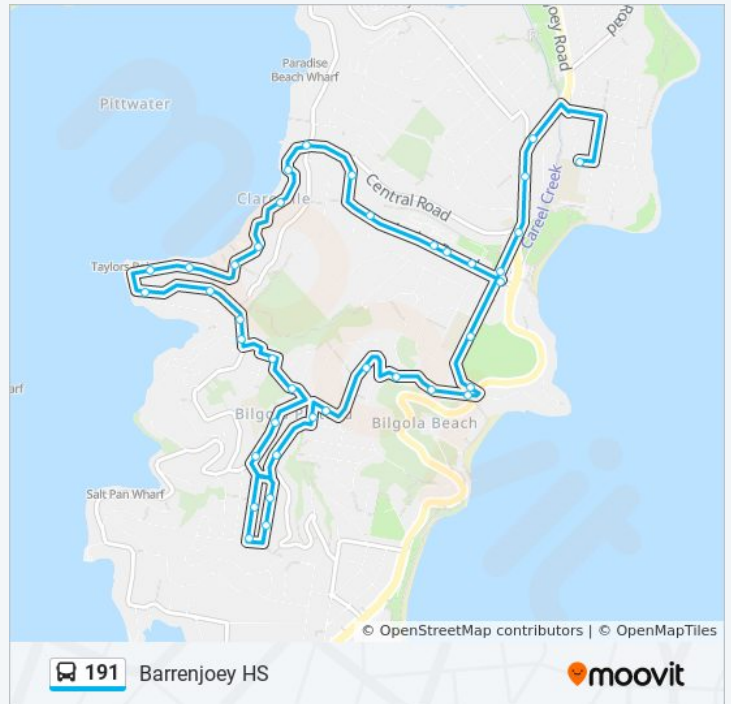

Avalon Pde opp Ruskin Rowe

66 Avalon Pde

Barrenjoey Rd after Avalon Pde

Direction: Avalon Infants

35 stops

[VIEW LINE SCHEDULE](#)

Old Barrenjoey Rd at Avalon Pde

Old Barrenjoey Rd opp Avalon Public School

Direction: Barrenjoey HS

38 stops

[VIEW LINE SCHEDULE](#)

Old Barrenjoey Rd at Avalon Pde

Old Barrenjoey Rd opp Avalon Public School

Old Barrenjoey Rd before Barrenjoey Rd

Plateau Rd at Bilgola Tce

Plateau Rd before Palmgrove Rd

Plateau Rd before The Outlook

Plateau Rd opp Weetawaa Rd

Plateau Rd opp Bilberry Ave

The Outlook after Daly St

191 bus Time Schedule

Barrenjoey HS Route Timetable:

| | |
|-----------|-----------------|
| Sunday | Not Operational |
| Monday | 07:22 - 08:27 |
| Tuesday | 07:22 - 08:27 |
| Wednesday | 07:22 - 08:27 |
| Thursday | 07:22 - 08:27 |
| Friday | 07:22 - 08:27 |
| Saturday | Not Operational |

191 bus Info

Direction: Barrenjoey HS

Stops: 38

Trip Duration: 25 min
Line Summary:

Daly St before Grandview Dr
Argyle St after Grandview Dr
Argyle St at Raymond Rd
York Tce after Raymond Rd
York Tce before Grandview Dr
Plateau Rd at Grandview Dr
Bilgola Plateau Public School, Plateau Rd
Bilambree Ave opp Bilga Ave
Bilwara Ave at Bilambree Ave
Lower Plateau Rd at Stromboli Pl
Lower Plateau Rd at Wandeen Rd
Wandeen Rd opp Mia Pl
Wandeen Rd at Hudson Pde
Hudson Pde at Taylors Point Rd
142 Hudson Pde
114 Hudson Pde
Hudson Pde at Delecta Ave
60 Hudson Pde
Old Wharf Reserve, Hudson Rd
Hudson Pde opp Hilltop Rd
Avalon Pde after Central Rd
Avalon Pde opp Gunjulla Pl
Avalon Pde opp Ruskin Rowe
66 Avalon Pde
Barrenjoey Rd after Avalon Pde
Barrenjoey Rd at Central Rd
Barrenjoey Rd after Wollstonecraft Ave
Barrenjoey Rd after George St
Barrenjoey High School, Coonanga Rd