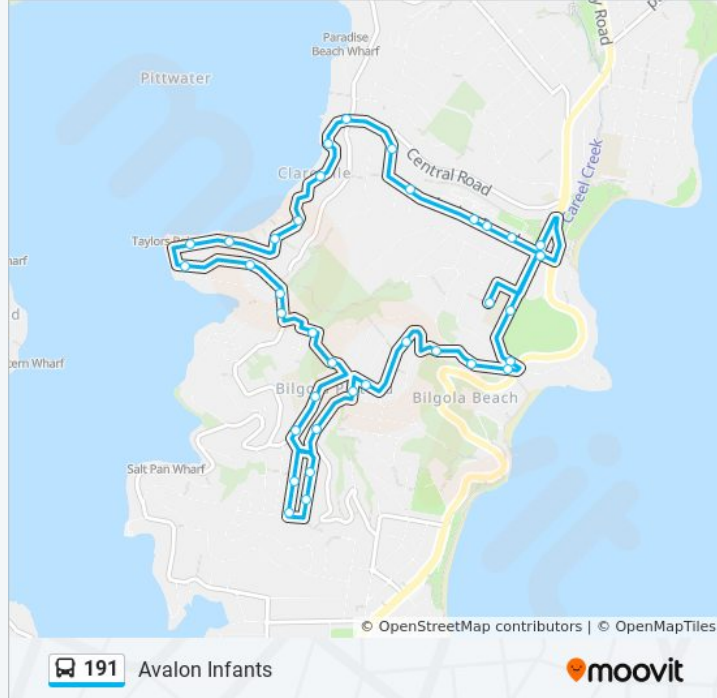

Avalon Pde opp Ruskin Rowe

66 Avalon Pde

Barrenjoey Rd after Avalon Pde

Direction: Avalon Infants

35 stops

[VIEW LINE SCHEDULE](#)

Old Barrenjoey Rd at Avalon Pde

Old Barrenjoey Rd opp Avalon Public School

Direction: Avalon Infants

Stops: 35

Trip Duration: 25 min

Line Summary:

Bilgola Plateau Public School, Plateau Rd

Bilambee Ave opp Bilga Ave

Bilwara Ave at Bilambee Ave

Lower Plateau Rd at Stromboli Pl

Old Wharf Reserve, Hudson Rd

Hudson Pde opp Hilltop Rd

Avalon Pde after Central Rd

Avalon Pde opp Gunjulla Pl

Avalon Pde opp Ruskin Rowe

66 Avalon Pde

Old Barrenjoey Rd at Avalon Pde

Avalon Public School, Bellevue Ave

Direction: Barrenjoey HS

38 stops

[VIEW LINE SCHEDULE](#)

Old Barrenjoey Rd at Avalon Pde

Old Barrenjoey Rd opp Avalon Public School

Old Barrenjoey Rd before Barrenjoey Rd

Plateau Rd at Bilgola Tce

Plateau Rd before Palmgrove Rd