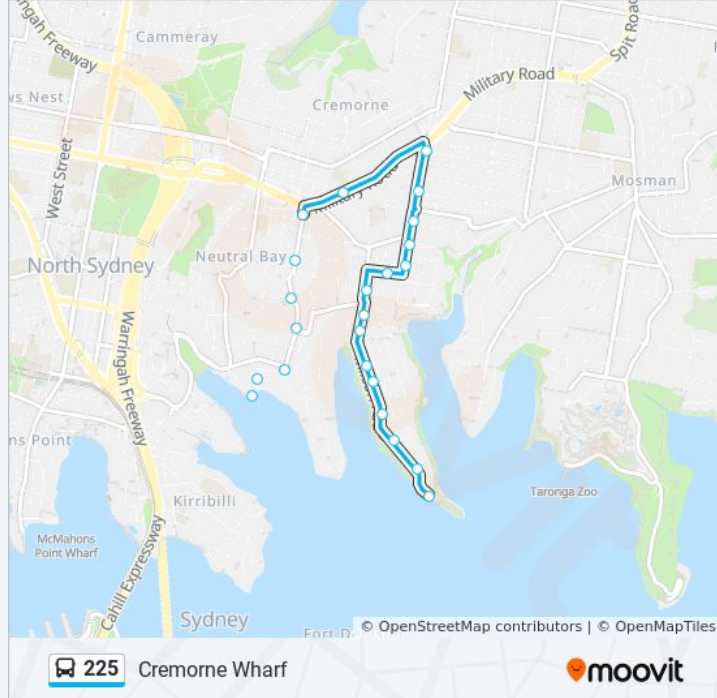

Direction: Cremorne Jn

Stops: 15

Trip Duration: 8 min

Line Summary:

Direction: Cremorne Wharf

23 stops

[VIEW LINE SCHEDULE](#)

- Neutral Bay Wharf, Hayes St
- Lower Wycombe Rd at Hayes St
- Lower Wycombe Rd at Kurraba Rd
- Wycombe Rd at Harriette St
- Wycombe Rd at Raymond Rd
- Wycombe Rd opp Bennett St
- Wycombe Rd before Military Rd
- Military Rd opp Hampden Ave
- Spofforth St after Military Rd
- Spofforth St at Holt Ave
- Spofforth St at Brierley St
- Spofforth St at Reginald St
- Spofforth St opp Florence Lane
- Florence St at Reed St
- Murdoch St opp Bennett St
- Murdoch St before Iredale Ave
- Milson Rd opp Prior Ave
- 109 Milson Rd

225 bus Info

Direction: Cremorne Wharf

Stops: 23

Trip Duration: 16 min

Line Summary:

Milson Rd at Sirius St

Milson Rd opp 58

Milson Rd at Rialto Ave

Milson Rd before Cremorne Rd

Cremorne Point Wharf, Milson Rd

Direction: Mosman Jn

19 stops

[VIEW LINE SCHEDULE](#)

Ben Boyd Rd at Yeo St

Wycombe Rd before Military Rd

Military Rd opp Hampden Ave

225 bus Info

Direction: Neutral Bay Wharf

Stops: 23

Trip Duration: 17 min

Line Summary:

Wycombe Rd opp Raymond Rd

Wycombe Rd at Harriette St

Wycombe Rd at Kurraba Rd