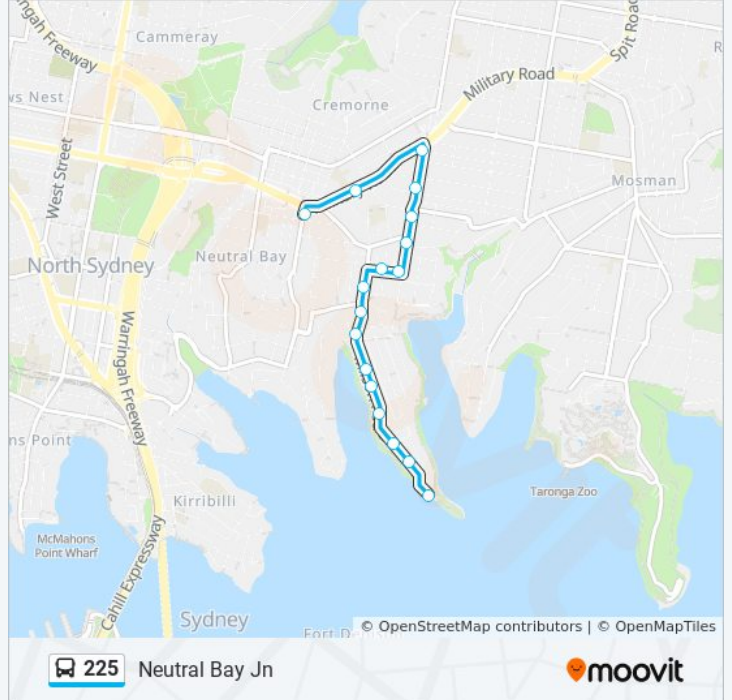

Line Summary:

Direction: Neutral Bay Jn

7 stops

[VIEW LINE SCHEDULE](#)

- Neutral Bay Wharf, Hayes St
- Lower Wycombe Rd at Hayes St
- Lower Wycombe Rd at Kurraba Rd
- Wycombe Rd at Harriette St
- Wycombe Rd at Raymond Rd
- Wycombe Rd opp Bennett St
- Wycombe Rd before Military Rd

Direction: Neutral Bay Jn

Stops: 7

Trip Duration: 5 min

Line Summary:

Direction: Neutral Bay Jn

17 stops

[VIEW LINE SCHEDULE](#)

- Cremorne Point Wharf, Milson Rd
- Milson Rd after Cremorne Rd
- Milson Rd opp Rialto Ave
- 58 Milson Rd
- Milson Rd opp Sirius St
- 116 Milson Rd
- Milson Rd at Prior Ave
- Murdoch St before Bannerman St
- Murdoch St after Bennett St
- Florence St at Reed St
- Florence St at Spofforth St
- Spofforth St opp Reginald St
- Spofforth St at Cranbrook Ave
- Spofforth St at Holt Ave
- Spofforth St at Military Rd
- Military Rd before Hampden Ave
- Wycombe Rd after Military Rd

225 bus Info

Direction: Neutral Bay Jn

Stops: 17

Trip Duration: 11 min

Line Summary:

Direction: Neutral Bay PS

17 stops

[VIEW LINE SCHEDULE](#)

Stops: 17

Trip Duration: 16 min

Line Summary:

Direction: Neutral Bay Wharf

23 stops

[VIEW LINE SCHEDULE](#)

- Cremorne Point Wharf, Milson Rd
- Milson Rd after Cremorne Rd
- Milson Rd opp Rialto Ave
- 58 Milson Rd
- Milson Rd opp Sirius St
- 116 Milson Rd
- Milson Rd at Prior Ave
- Murdoch St before Bannerman St
- Murdoch St after Bennett St
- Florence St at Reed St
- Florence St at Spofforth St
- Spofforth St opp Reginald St
- Spofforth St at Cranbrook Ave
- Spofforth St at Holt Ave
- Spofforth St at Military Rd
- Military Rd before Hampden Ave
- Wycombe Rd after Military Rd
- Wycombe Rd at Shellcove Rd