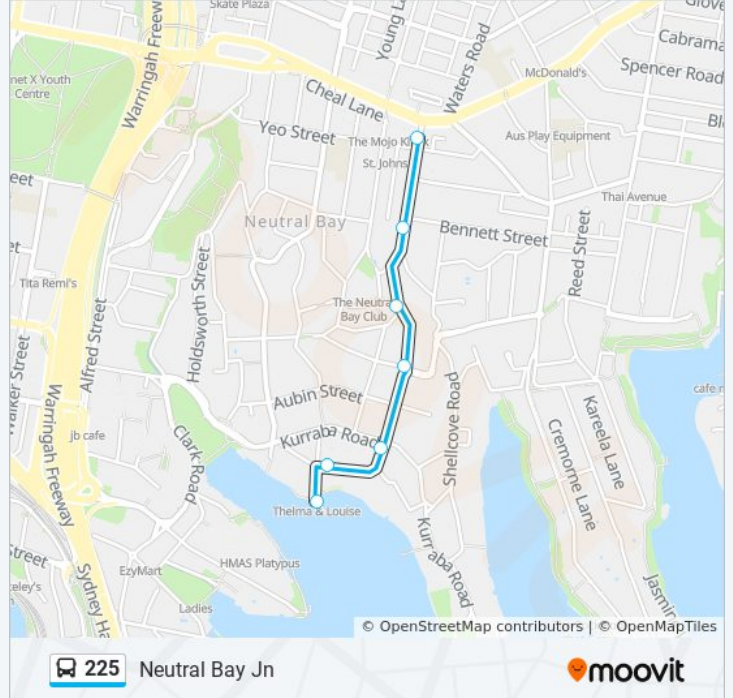

Line Summary:

Direction: Neutral Bay Jn

7 stops

[VIEW LINE SCHEDULE](#)

- Neutral Bay Wharf, Hayes St
- Lower Wycombe Rd at Hayes St
- Lower Wycombe Rd at Kurraba Rd
- Wycombe Rd at Harriette St
- Wycombe Rd at Raymond Rd
- Wycombe Rd opp Bennett St
- Wycombe Rd before Military Rd

225 bus Time Schedule

Neutral Bay Jn Route Timetable:

Sunday	08:41
Monday	07:13 - 19:13
Tuesday	07:13 - 19:13
Wednesday	07:13 - 19:13
Thursday	07:13 - 19:13
Friday	07:13 - 19:13
Saturday	19:03

225 bus Info

Direction: Neutral Bay Jn

Stops: 7

Trip Duration: 5 min

Line Summary:

Direction: Neutral Bay Jn

17 stops

[VIEW LINE SCHEDULE](#)

- Cremorne Point Wharf, Milson Rd
- Milson Rd after Cremorne Rd
- Milson Rd opp Rialto Ave
- 58 Milson Rd
- Milson Rd opp Sirius St
- 116 Milson Rd
- Milson Rd at Prior Ave
- Murdoch St before Bannerman St
- Murdoch St after Bennett St
- Florence St at Reed St
- Florence St at Spofforth St
- Spofforth St opp Reginald St
- Spofforth St at Cranbrook Ave
- Spofforth St at Holt Ave
- Spofforth St at Military Rd
- Military Rd before Hampden Ave
- Wycombe Rd after Military Rd

225 bus Info

Direction: Neutral Bay Wharf

Stops: 23

Trip Duration: 17 min

Line Summary:

Wycombe Rd opp Raymond Rd

Wycombe Rd at Harriette St

Wycombe Rd at Kurraba Rd