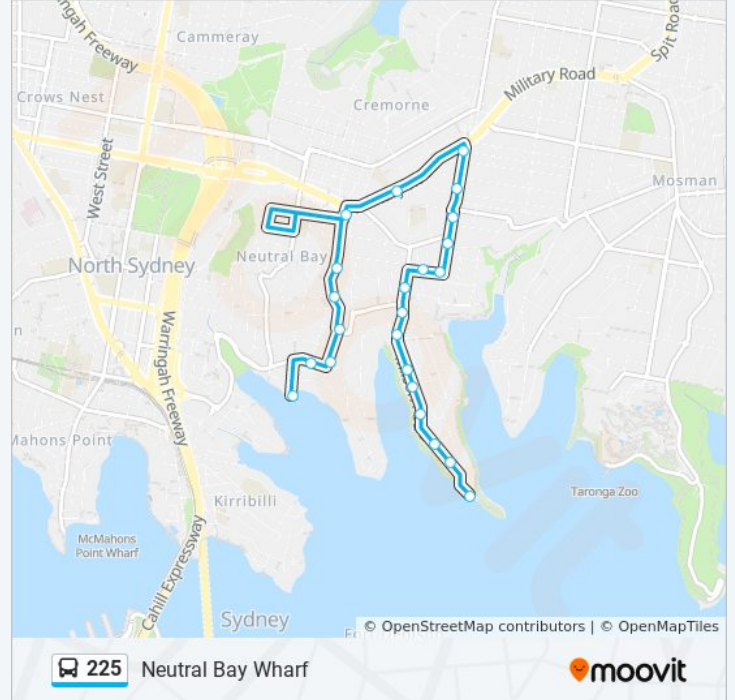

Line Summary:

Direction: Neutral Bay Jn

7 stops

[VIEW LINE SCHEDULE](#)

- Neutral Bay Wharf, Hayes St
- Lower Wycombe Rd at Hayes St
- Lower Wycombe Rd at Kurraba Rd
- Wycombe Rd at Harriette St
- Wycombe Rd at Raymond Rd
- Wycombe Rd opp Bennett St
- Wycombe Rd before Military Rd

Stops: 17

Trip Duration: 16 min

Line Summary:

Direction: Neutral Bay Wharf

23 stops

[VIEW LINE SCHEDULE](#)

- Cremorne Point Wharf, Milson Rd
- Milson Rd after Cremorne Rd
- Milson Rd opp Rialto Ave
- 58 Milson Rd
- Milson Rd opp Sirius St
- 116 Milson Rd
- Milson Rd at Prior Ave
- Murdoch St before Bannerman St
- Murdoch St after Bennett St
- Florence St at Reed St
- Florence St at Spofforth St
- Spofforth St opp Reginald St
- Spofforth St at Cranbrook Ave
- Spofforth St at Holt Ave
- Spofforth St at Military Rd
- Military Rd before Hampden Ave
- Wycombe Rd after Military Rd
- Wycombe Rd at Shellcove Rd

225 bus Info

Direction: Neutral Bay Wharf

Stops: 23

Trip Duration: 17 min

Line Summary:

Wycombe Rd opp Raymond Rd

Wycombe Rd at Harriette St

Wycombe Rd at Kurraba Rd

Kurraba Rd opp Thrupp St

Neutral Bay Wharf, Hayes St

225 bus time schedules and route maps are available in an offline PDF at moovitapp.com. Use the [Moovit App](#) to see live bus times, train schedule or subway schedule, and step-by-step directions for all public transit in Sydney.