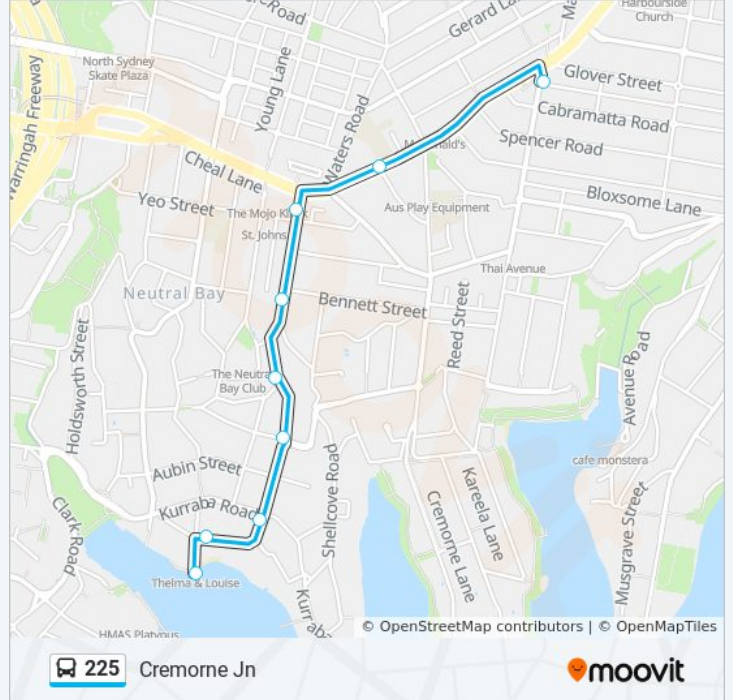

Direction: Cremorne Jn

15 stops

[VIEW LINE SCHEDULE](#)

- Cremorne Point Wharf, Milson Rd
- Milson Rd after Cremorne Rd
- Milson Rd opp Rialto Ave
- 58 Milson Rd
- Milson Rd opp Sirius St
- 116 Milson Rd
- Milson Rd at Prior Ave
- Murdoch St before Bannerman St
- Murdoch St after Bennett St
- Florence St at Reed St
- Florence St at Spofforth St
- Spofforth St opp Reginald St
- Spofforth St at Cranbrook Ave
- Spofforth St at Holt Ave
- Spofforth St at Military Rd

225 bus Time Schedule

Cremorne Jn Route Timetable:

Sunday	00:13 - 21:13
Monday	06:18 - 18:58
Tuesday	00:13 - 18:58
Wednesday	00:13 - 18:58
Thursday	00:13 - 18:58
Friday	00:13 - 18:58
Saturday	00:13

225 bus Info

Direction: Cremorne Jn

Stops: 15

Trip Duration: 8 min

Line Summary: