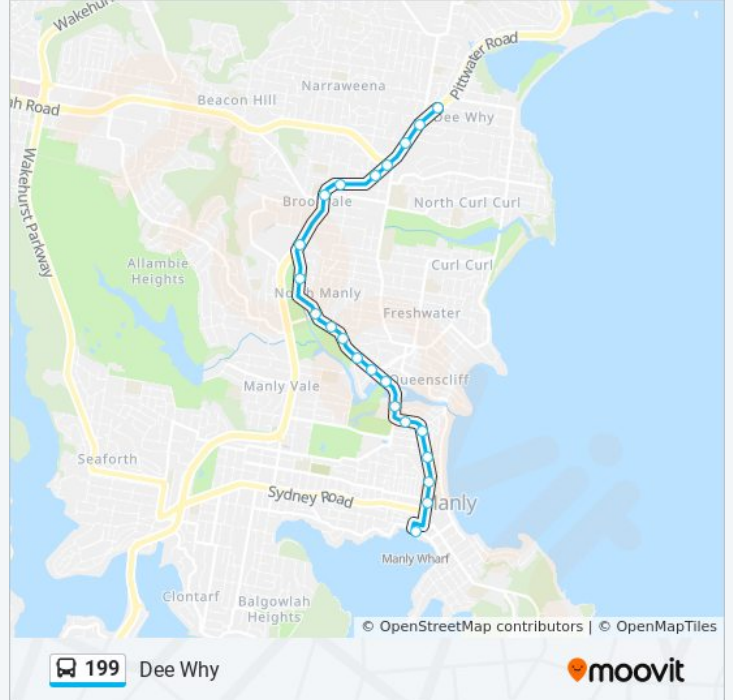

Direction: Dee Why

22 stops

[VIEW LINE SCHEDULE](#)

Manly Wharf, West Esplanade, Stand B

Manly Tennis Club, Belgrave St

Pittwater Rd opp Steinton St

Pittwater Rd at Pine St

Pittwater Rd opp Collingwood St

199 bus Info

Direction: Dee Why

Stops: 22

Trip Duration: 13 min

Line Summary:

Pittwater Rd opp Sterland Ave

Warringah Mall, Pittwater Rd, Stand D

Pittwater Rd at Old Pittwater Rd

Brookvale Oval, Pittwater Rd

Manly Leagues Club, Pittwater Rd

Pittwater Rd at Warringah Rd

Pittwater Rd at May Rd

Pittwater Rd opp Pacific Pde

Dee Why B-Line, Pittwater Rd

Direction: Freshwater Snr

54 stops

[VIEW LINE SCHEDULE](#)

Carreel Head Rd at Burrawong Rd

Barrenjoey Rd opp Careel Bay Tennis Club

Barrenjoey Rd at North Avalon Rd

Barrenjoey Rd opp George St

Barrenjoey Rd opp Wollstonecraft Ave

Barrenjoey Rd opp Central Rd