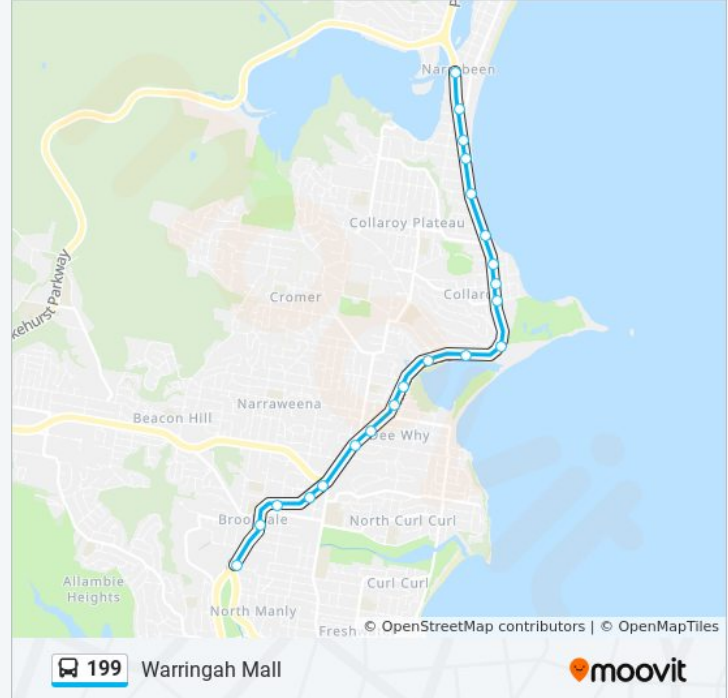

199 bus Info

Direction: Warringah Mall

Stops: 21

Trip Duration: 23 min

Line Summary:

Dee Why Shops, Pittwater Rd

Pittwater Rd after Pacific Pde

Pittwater Rd after Harbord Rd

Pittwater Rd opp Manly Leagues Club

Pittwater Rd opp Brookvale Oval

Pittwater Rd after Chard Rd

Warringah Mall, Pittwater Rd, Stand A

199 bus time schedules and route maps are available in an offline PDF at moovitapp.com. Use the [Moovit App](#) to see live bus times, train schedule or subway schedule, and step-by-step directions for all public transit in Sydney.