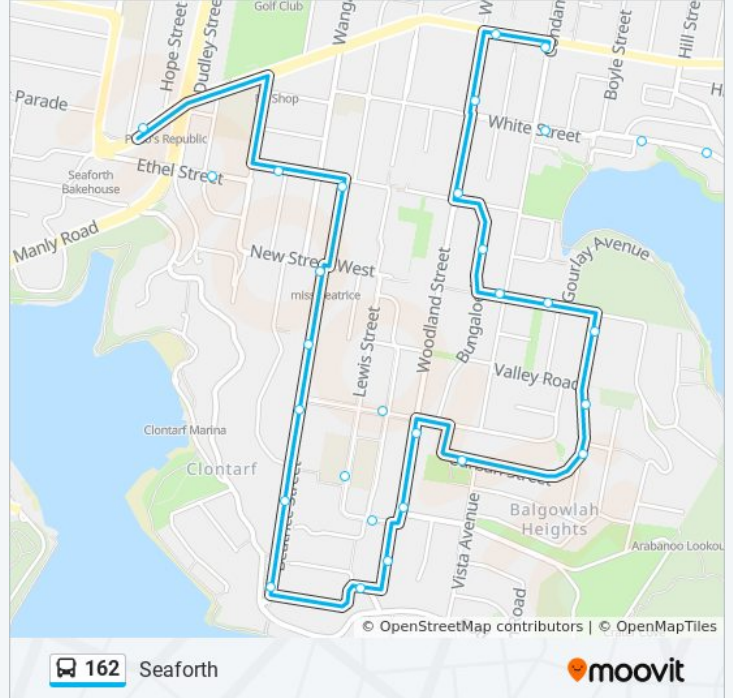

Direction: Manly

36 stops

[VIEW LINE SCHEDULE](#)

- Sydney Rd after Kempbridge Ave
- Balgowlah Golf Club, Sydney Rd
- Maretimo St opp NBSC Balgowlah Boys
- Upper Beach St after Maretimo St
- Upper Beach St opp Seaview St
- Seaview St at New St
- Beatrice St opp The Walk
- Beatrice St at Ernest St
- Beatrice St opp Gordon St
- 10 Beatrice St
- Beatrice St at Moore St
- Alma St at Woodland St
- Woodland St after Alder St
- Abbott St at Adelaide St
- Balgowlah Heights Public School, Lewis St
- Ernest St at Radio Ave
- Curban St opp Bareena Park
- Curban St opp Concise St
- Curban St at Valley Rd
- Curban St before New St
- Nanbaree Reserve, New St
- New St at Bungaloe Ave

Direction: Manly

Stops: 36

Trip Duration: 24 min

Line Summary:

Bungaloe Ave opp New St
 Lower Beach St at Woodland St
 Woodland St before White St
 Woodland St before Sydney Rd
 Sydney Rd at Condamine St
 White St before Orchard St
 Lauderdale Ave opp King Ave
 Lauderdale Ave opp 79
 Lauderdale Ave after Rosedale Ave
 Lauderdale Ave opp Bolingbroke Pde
 Lauderdale Ave at Woods Pde
 The Crescent at Laurence St
 West Esplanade opp Manly Art Gallery
 Manly Wharf, West Esplanade, Stand D

162 bus Info

Direction: Seaforth

Stops: 35

Trip Duration: 23 min

Line Summary:

Curban St before New St
 Curban St opp Valley Rd
 Curban St at Concise St
 Bareena Park, Curban St
 Woodland St after Ernest St
 Woodland St at Bareena Dr
 Abbott St at Adelaide St
 Balgowlah Heights Public School, Lewis St
 Ernest St at Radio Ave
 Woodland St before Alder St
 Alma St at Moore St
 Beatrice St opp Moore St
 Beatrice St before Gordon St
 Beatrice St opp Ernest St
 Beatrice St at The Walk
 Beatrice St at New St
 Seaview St at Upper Beach St
 Upper Beach St at Kareema St
 Ethel St at Plant St
 Sydney Rd after Kempbridge Ave