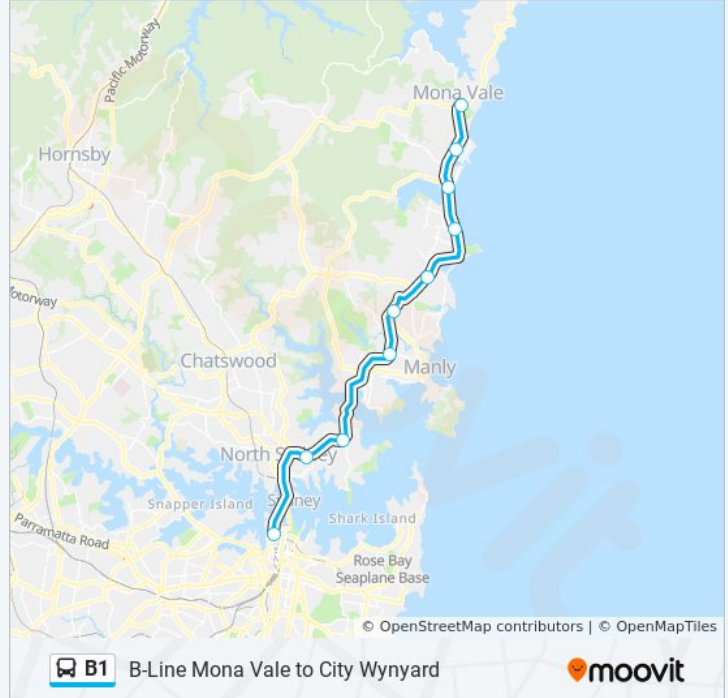

Use the Moovit App to find the closest B1 bus station near you and find out when is the next B1 bus arriving.

Direction: City Wynyard

10 stops

[VIEW LINE SCHEDULE](#)

- Mona Vale B-Line, Barrenjoey Rd
- Warriewood B-Line, Pittwater Rd
- Narrabeen B-Line, Pittwater Rd
- Collaroy B-Line, Pittwater Rd
- Dee Why B-Line, Pittwater Rd
- Warringah Mall, Pittwater Rd, Stand B
- Manly Vale B-Line, Condamine St
- Spit Junction B-Line, Spit Rd
- Neutral Bay Junction, Military Rd, Stand A
- Wynyard Station, York St, Stand M

B1 bus Time Schedule

City Wynyard Route Timetable:

Sunday	04:33 - 23:53
Monday	04:33 - 23:53
Tuesday	04:33 - 23:53
Wednesday	04:33 - 23:53
Thursday	04:33 - 23:53
Friday	04:33 - 23:53
Saturday	04:33 - 23:53

B1 bus Info

Direction: City Wynyard

Stops: 10

Trip Duration: 53 min

Line Summary:

Direction: Mona Vale

10 stops

[VIEW LINE SCHEDULE](#)

- Wynyard Station, Carrington St, Stand B
- Neutral Bay Junction, Military Rd, Stand E
- Spit Junction B-Line, Spit Rd
- Manly Vale B-Line, Condamine St
- Warringah Mall, Pittwater Rd, Stand C
- Dee Why B-Line, Pittwater Rd
- Collaroy B-Line, Pittwater Rd
- Narrabeen B-Line, Pittwater Rd
- Warriewood B-Line, Pittwater Rd
- Mona Vale B-Line, Barrenjoey Rd