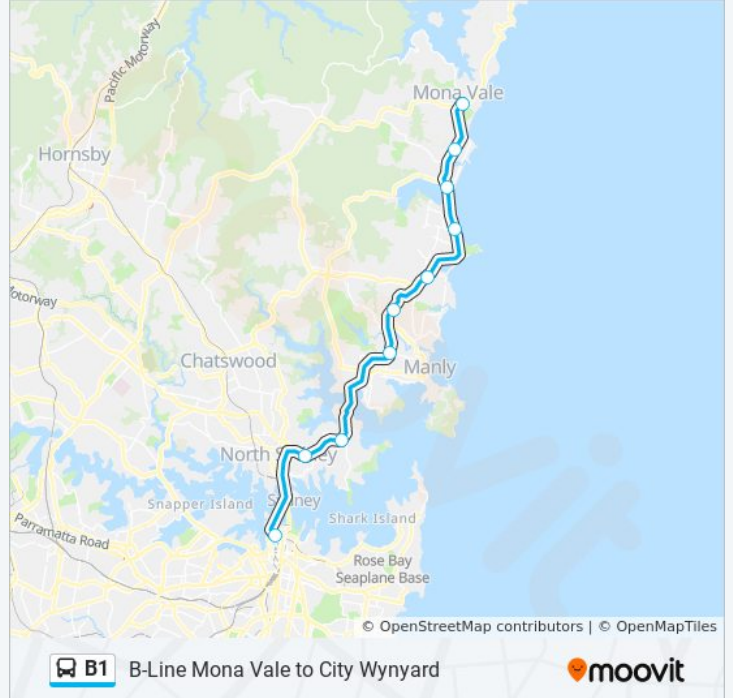

B1 bus time schedules and route maps are available in an offline PDF at moovitapp.com. Use the [Moovit App](#) to see live bus times, train schedule or subway schedule, and step-by-step directions for all public transit in Sydney.

[About Moovit](#) • [MaaS Solutions](#) • [Supported Countries](#) • [Mooviter Community](#)

© 2024 Moovit - All Rights Reserved

Check Live Arrival Times