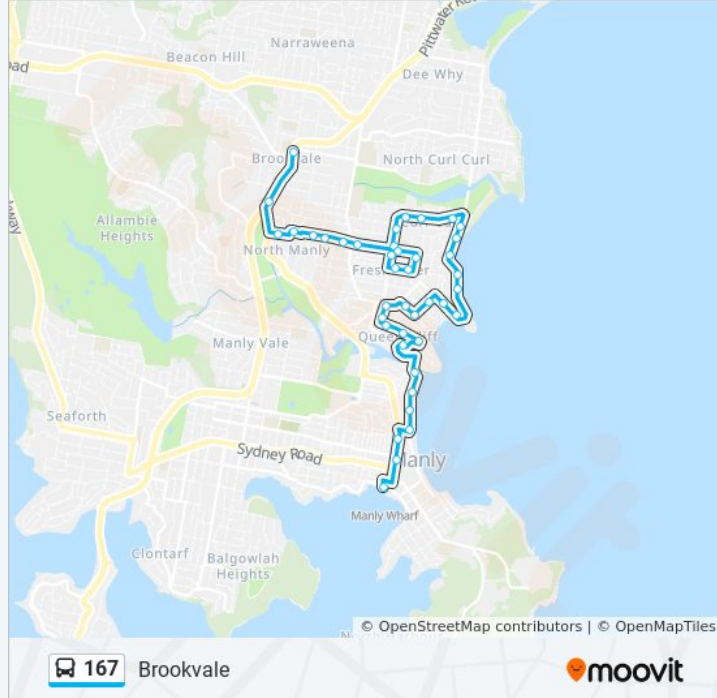

Direction: Brookvale

Stops: 41

Trip Duration: 36 min

Line Summary:

Carrington Pde at Adina Rd

Adams St at Farnell St

Adams St at Park St

Bennett St before Oliver St

Wyadra Ave after Harbord Rd

Wyadra Ave opp Quilpie St

Wyadra Ave at Oatway Pde

Wyadra Ave opp Nicholson St

Sterland Ave after Montague St

Warringah Mall, Pittwater Rd, Stand D

Pittwater Rd at Old Pittwater Rd

Direction: Manly

40 stops

[VIEW LINE SCHEDULE](#)

St Augustine's College, Alfred Rd

Pittwater Rd opp Brookvale Oval

Pittwater Rd after Chard Rd

Warringah Mall, Pittwater Rd, Stand A

Pittwater Rd at Sterland Ave

Foam St after Wyuna Ave

Sunday	00:18 - 23:18
Monday	06:18 - 23:18
Tuesday	00:18 - 23:18
Wednesday	00:18 - 23:18
Thursday	00:18 - 23:18
Friday	00:18 - 23:18
Saturday	00:18 - 23:18

167 bus Info

Direction: Warringah Mall