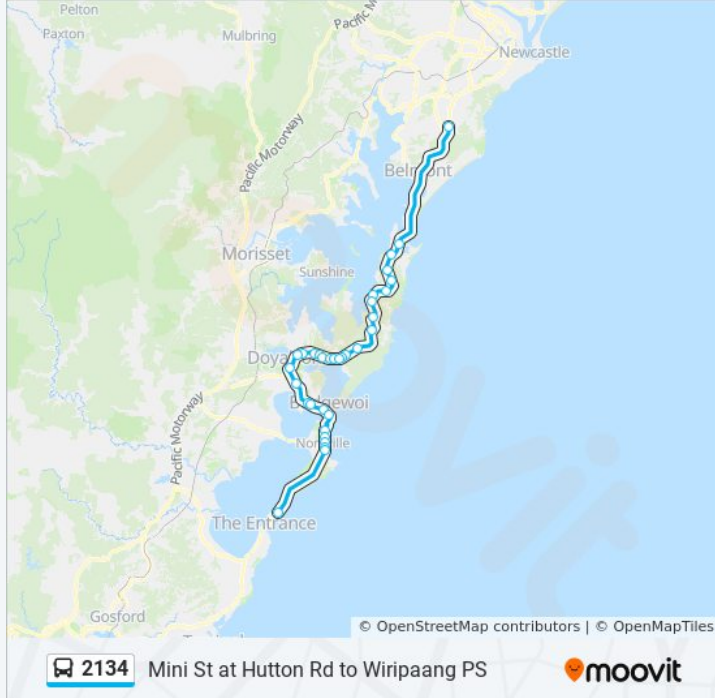

**Direction: Hunter Sports HS**

33 stops

[VIEW LINE SCHEDULE](#)

- Hutton Rd opp Wyuna Ave
- Wilfred Barrett Dr opp Bungary Rd
- Budgewoi Rd after Main Rd
- Budgewoi Rd opp Elizabeth Dr
- Budgewoi Rd opp Werepi St
- Budgewoi Rd opp The Lakes Surf Life Saving Club
- Slade Park, Budgewoi Rd
- Scenic Dr at Phillips Cres
- Scenic Dr opp Hulani St
- Scenic Dr before Narambi Rd
- Scenic Dr opp Colongra Power Station
- Doyalson Ambulance Station, Pacific Hwy
- Pacific Hwy opp 140
- Pacific Hwy before Ruttleys Rd
- Pacific Hwy opp Basford Rd
- Pacific Hwy opp Saliena Ave
- Lake Munmorah Shopping Centre, Pacific Hwy
- Pacific Hwy opp Munmorah United Bowling Club
- Pacific Hwy after Kangaroo Ave
- Lake Muunmorah Public School, Pacific Hwy
- Pacific Hwy after Carter Rd

**Direction:** Hunter Sports HS

**Stops:** 33

**Trip Duration:** 64 min

**Line Summary:**

Pacific Hwy opp Parktrees Village

Pacific Hwy after Kanangra Dr

Pacific Hwy

Pacific Hwy after Montefiore St

Pacific Hwy after Awabakal Dr

Pacific Hwy at Nords Wharf Rd

Pacific Hwy at Cams Wharf Rd

Pacific Hwy before Wallarah Peninsula Trk

Pacific Hwy

Pacific Hwy after Old Pacific Hwy

Pacific Hwy after Lake Rd

Hunter Sports High, Pacific Hwy