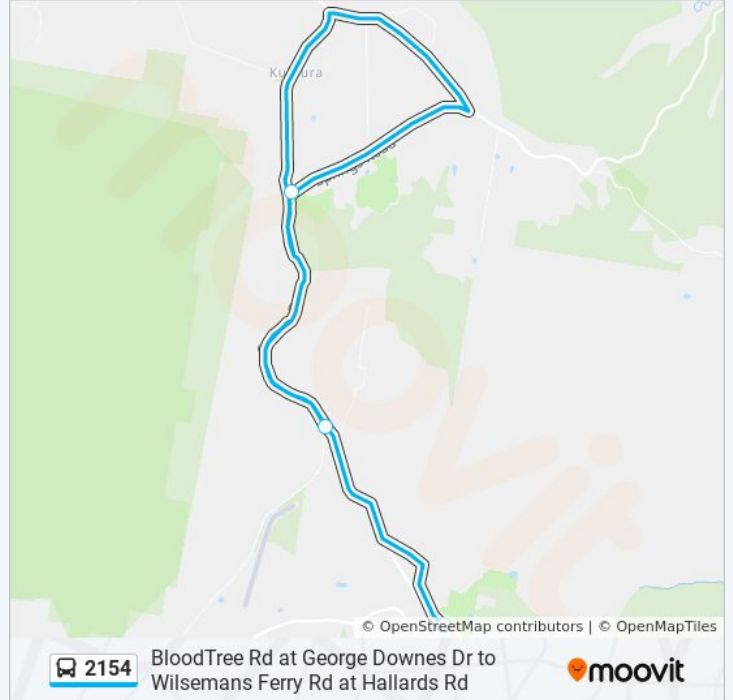

2154

BloodTree Rd at George Downes Dr to Wisemans Ferry Rd at Hallards Rd

Get The App

The 2154 bus line BloodTree Rd at George Downes Dr to Wisemans Ferry Rd at Hallards Rd has one route. For regular weekdays, their operation hours are:

(1) Central Mangrove: 07:30

Use the Moovit App to find the closest 2154 bus station near you and find out when is the next 2154 bus arriving.

Direction: Central Mangrove

3 stops

[VIEW LINE SCHEDULE](#)

Bloodtree Rd at George Downes Dr

Springs Rd after George Downes Dr

Hallards Rd at Wisemans Ferry Rd

2154 bus Time Schedule

Central Mangrove Route Timetable:

Sunday	Not Operational
Monday	07:30
Tuesday	07:30
Wednesday	07:30
Thursday	07:30
Friday	07:30
Saturday	Not Operational

2154 bus Info

Direction: Central Mangrove

Stops: 3

Trip Duration: 20 min

Line Summary:

2154 bus time schedules and route maps are available in an offline PDF at moovitapp.com. Use the [Moovit App](#) to see live bus times, train schedule or subway schedule, and step-by-step directions for all public transit in Sydney.