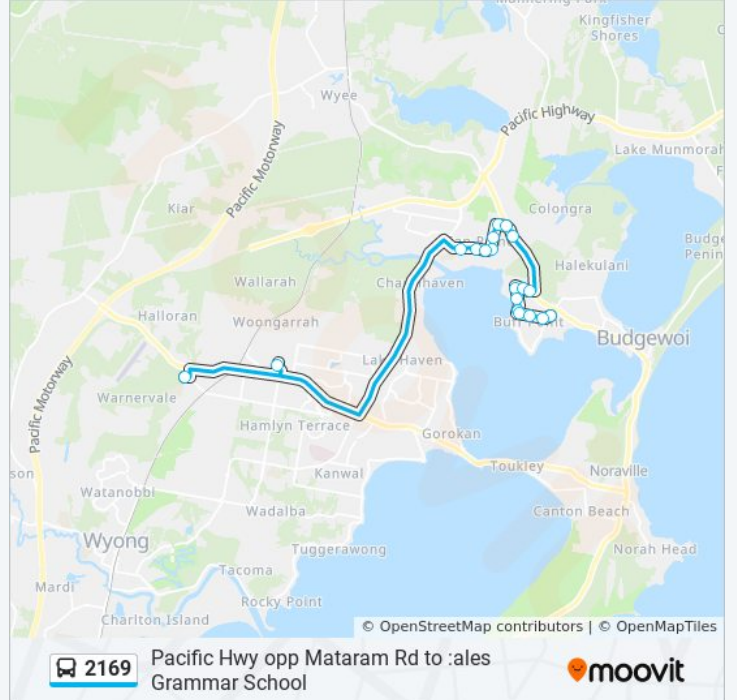

2169

Pacific Hwy opp Mataram Rd to :ales Grammar School

Get The App

The 2169 bus line Pacific Hwy opp Mataram Rd to :ales Grammar School has one route. For regular weekdays, their operation hours are:

(1) Lakes Grammar Juniors: 07:51

Use the Moovit App to find the closest 2169 bus station near you and find out when is the next 2169 bus arriving.

Direction: Lakes Grammar Juniors

19 stops

[VIEW LINE SCHEDULE](#)

- Narambi Rd at Nacooma Rd
- Narambi Rd after Bruce Rd
- Narambi Rd opp Kroft Rd
- Narambi Rd at Buff Point Ave
- Buff Point Ave after Narambi Rd
- Buff Point Ave opp Parton Cl
- Lakeland Park Village, Buff Point Ave
- Girraween St opp Kula Cl
- Girraween St opp Budgewoi Soccer Club
- Scenic Dr opp Colongra Power Station
- Wills Rd at Scenic Dr
- Wills Rd after Perouse Ave
- Richardson Rd after Eyre Cres
- Richardson Rd before Goorama Ave
- Goorama Ave at McCrea Bvd
- Goorama Ave at Iluka Ave
- Goorama Ave before Emu Dr
- MacKillop Catholic College
- Lakes Grammar Junior School

2169 bus Time Schedule

Lakes Grammar Juniors Route Timetable:

Sunday	Not Operational
Monday	07:51
Tuesday	07:51
Wednesday	07:51
Thursday	07:51
Friday	07:51
Saturday	Not Operational

2169 bus Info

Direction: Lakes Grammar Juniors

Stops: 19

Trip Duration: 36 min

Line Summary:

2169 bus time schedules and route maps are available in an offline PDF at moovitapp.com. Use the [Moovit App](#) to see live bus times, train schedule or subway schedule, and step-by-step directions for all public transit in Sydney.