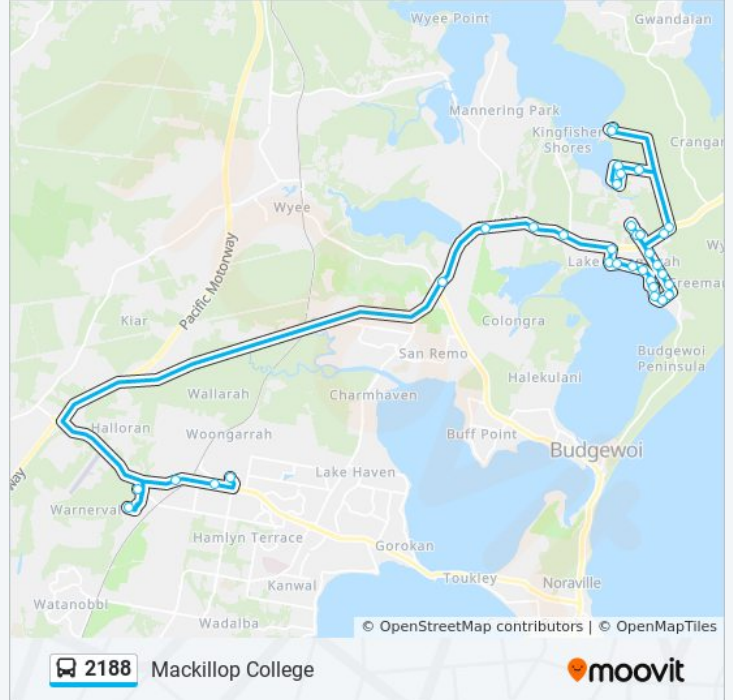

2188

Mackillop College

Get The App

The 2188 bus line Mackillop College has one route. For regular weekdays, their operation hours are:

(1) Mackillop College: 7:37 AM

Use the Moovit App to find the closest 2188 bus station near you and find out when is the next 2188 bus arriving.

Direction: Mackillop College

35 stops

[VIEW LINE SCHEDULE](#)

- Houston Ave opp Kariola St
- Findlay Ave opp Kariola St
- Valhalla Village, Mulloway Rd
- Trevally Ave after Mulloway Rd
- Teragalin Dr opp Tarwhine Ave
- Teraglin Lakeshore Home Village, Mulloway Rd
- Mulloway Rd opp Valhalla Village
- Chain Valley Bay Rd at Pacific Hwy
- Parktrees Village, Pacific Hwy
- Lake Munmorah High School, Carters Rd
- St Brigid's Catholic College, Carters Rd
- St Brendans Catholic Primary School, Carters Rd
- Elizabeth Bay Dr before Quisenberry Dr
- Elizabeth Bay Dr opp Hartog Ave
- 141 Elizabeth Bay Dr
- Elizabeth Bay Dr opp Clarence St
- Rosemount Ave opp Azalea Cl
- Rosemount Ave opp Gardenia Cl
- Terence Ave opp Clarence St
- Terence Ave at Anita Ave
- Anita Ave after Terence Ave
- Anita Ave opp Lauren Ave

2188 bus Time Schedule

Mackillop College Route Timetable:

Sunday	Not Operational
Monday	7:37 AM
Tuesday	7:37 AM
Wednesday	7:37 AM
Thursday	7:37 AM
Friday	Not Operational
Saturday	Not Operational

2188 bus Info

Direction: Mackillop College

Stops: 35

Trip Duration: 60 min

Line Summary:

Anita Ave opp Queens Rd
Anita Ave opp Anita Ave Shops
Boronia Rd opp Anita Ave
Boronia Rd at Pacific Hwy
Pacific Hwy before Saliena Ave
Pacific Hwy after Basford Rd
Pacific Hwy opp Ruttleys Rd
Pacific Hwy opp Doyalson Ambulance Station
Lakes Grammar Senior School
Lakes Grammar Junior School
Sparks Rd at Bruce Cres
Sparks Rd opp Virginia Rd
MacKillop Catholic College