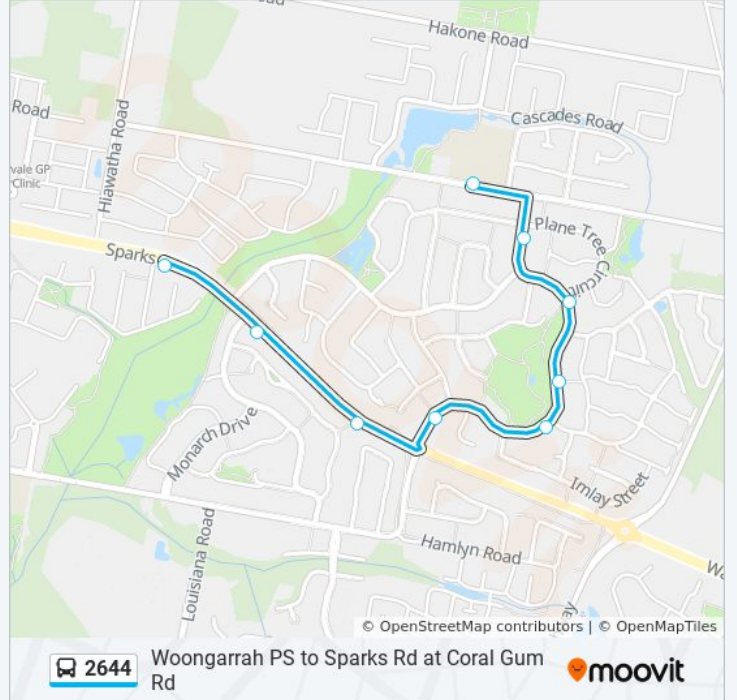

2644

Woongarra PS to Sparks Rd at Coral Gum Rd

Get The App

The 2644 bus line Woongarra PS to Sparks Rd at Coral Gum Rd has one route. For regular weekdays, their operation hours are:

(1) Hamlyn Terrace: 3:12 PM

Use the Moovit App to find the closest 2644 bus station near you and find out when is the next 2644 bus arriving.

**Direction: Hamlyn Terrace**

9 stops

[VIEW LINE SCHEDULE](#)

- Woongarra Public School, Mataram Rd
- Mountain View Dr after Plane Tree Cct
- Mountain View Dr at Plane Tree Cct
- Mountain View Dr opp Mataram Ridge Park
- Mountain View Dr at Barrington Dr
- Mountain View Dr opp Corkwood Rd
- Sparks Rd after Warnervale Rd
- Sparks Rd before Dundonald Rd
- Sparks Rd before Coral Gum Rd

**2644 bus Time Schedule**

Hamlyn Terrace Route Timetable:

Sunday	Not Operational
Monday	3:12 PM
Tuesday	3:12 PM
Wednesday	3:12 PM
Thursday	3:12 PM
Friday	Not Operational
Saturday	Not Operational

**2644 bus Info**

**Direction:** Hamlyn Terrace

**Stops:** 9

**Trip Duration:** 6 min

**Line Summary:**

2644 bus time schedules and route maps are available in an offline PDF at [moovitapp.com](https://moovitapp.com). Use the [Moovit App](#) to see live bus times, train schedule or subway schedule, and step-by-step directions for all public transit in Sydney.