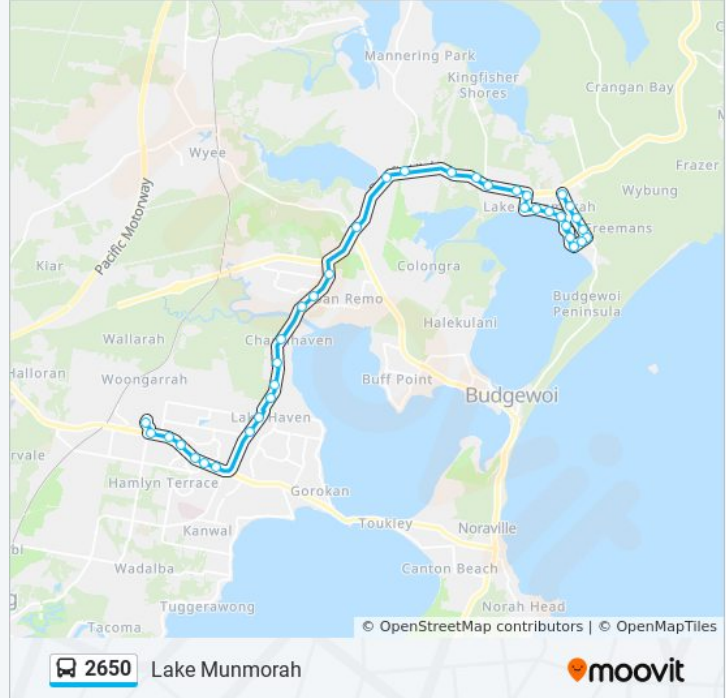

**Direction: Lake Munmorah**

37 stops

[VIEW LINE SCHEDULE](#)

- MacKillop Catholic College
- Sparks Rd after Mary MacKillop Dr
- Sparks Rd opp Coral Gum Rd
- Sparks Rd opp Dundonald Rd
- Sparks Rd before Mountain View Dr
- Sparks Rd after Mountain View Dr
- Sparks Rd before Pacific Hwy
- Pacific Hwy after Mataram Rd
- Pacific Hwy before Chelmsford Rd
- Pacific Hwy opp Moala Pde
- Pacific Hwy opp Jetty Ave
- Pacific Hwy opp Charmhaven Village Shops
- Pacific Hwy opp Lowana Ave
- Pacific Hwy opp Northlakes Shopping Centre
- Pacific Hwy after Bokhara Ave
- Pacific Hwy after Roper Rd
- Doyalson Ambulance Station, Pacific Hwy
- Pacific Hwy opp 140
- Pacific Hwy before Ruttleys Rd
- Pacific Hwy opp Basford Rd
- Pacific Hwy opp Saliena Ave
- Lake Munmorah Shopping Centre, Pacific Hwy

**Direction:** Lake Munmorah

**Stops:** 37

**Trip Duration:** 34 min

**Line Summary:**

Pacific Hwy opp Munmorah United Bowling Club

Boronia Rd before Acacia Ave

Boronia Rd at Anita Ave

Anita Ave Shops, Anita Ave

Anita Ave after Queens Rd

Anita Ave at Lauren Ave

Anita Ave after Hartog Ave

Terence Ave before Clarence St

Terence Ave at Rosemount Ave

Rosemount Ave at Azalea Cl

Rosemount Ave at Elizabeth Bay Dr

Elizabeth Bay Dr after Clarence St

Elizabeth Bay Dr before Terence Ave

Elizabeth Bay Dr after Hartog Ave

Elizabeth Bay Dr at Acacia Ave

2650 bus time schedules and route maps are available in an offline PDF at [moovitapp.com](https://moovitapp.com). Use the [Moovit App](#) to see live bus times, train schedule or subway schedule, and step-by-step directions for all public transit in Sydney.