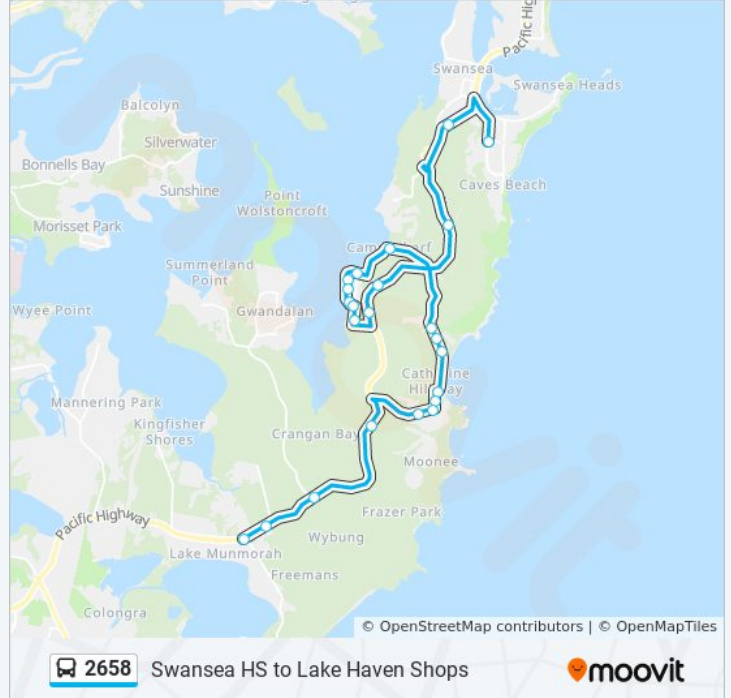

🚌 2658

Swansea HS to Lake Haven Shops

Get The App

The 2658 bus line Swansea HS to Lake Haven Shops has one route. For regular weekdays, their operation hours are:

(1) Lake Munmorah: 3:50 PM

Use the Moovit App to find the closest 2658 bus station near you and find out when is the next 2658 bus arriving.

Direction: Lake Munmorah

23 stops

[VIEW LINE SCHEDULE](#)

- Swansea High School, Park Ave
- Pacific Hwy before Old Pacific Hwy
- Pacific Hwy
- Cams Wharf Rd after Raffertys Rd
- Nords Wharf Rd after Government Rd
- Marine Pde before Waterview Rd
- Nordswarf Public School, Marine Pde
- Marine Pde before Hunter Rd
- Phillip Rd before Government Rd
- Government Rd after Crosswinds Cl
- Pacific Hwy after Awabakal Dr
- Pacific Hwy at Nords Wharf Rd
- Rural Fire Station, Flowers Dr
- 37 Flowers Dr
- Catherine Hill Bay Bowling & Community Club, Flowers Dr
- Lindsley St after Flowers Dr
- Clarke St before Montefiore St
- Montefiore Pkwy after Breakers Bvd
- Montefiore Pkwy after Sunnyspot Bvd
- Pacific Hwy
- Pacific Hwy at Blue Wren Dr

Direction: Lake Munmorah

Stops: 23

Trip Duration: 25 min

Line Summary:

Parktrees Village, Pacific Hwy

Pacific hwy opp Lake Munmorah Public School

2658 bus time schedules and route maps are available in an offline PDF at moovitapp.com. Use the [Moovit App](#) to see live bus times, train schedule or subway schedule, and step-by-step directions for all public transit in Sydney.