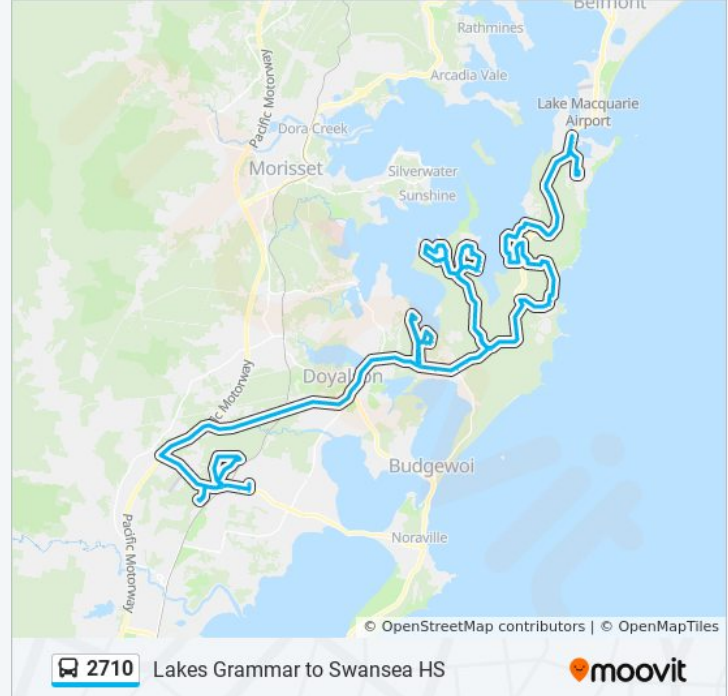

Lloyd Ave opp Lloyd Avenue Shops

Elabana Ave after Lloyd Ave

Elabana Ave before Scaysbrook Ave

Chain Valley Bay Community Hall, Scaysbrook Ave

Scaysbrook Ave opp Leumeah Ave

Tall Timbers Rd after Deakin Ave

Lake Munmorah Shopping Centre, Tall Timbers Rd

Lake Munmorah Shopping Centre, Pacific Hwy

Pacific Hwy opp Munmorah United Bowling Club

Lake Muunmorah Public School, Pacific Hwy

Pacific Hwy after Carter Rd

Pacific Hwy opp Parktrees Village

Kanangra Dr after Pacific Hwy

Kanangra Dr

Kanangra Dr

Kanangra Dr at Summerland Rd

Yeramba Rd opp Regatta Way

Yeramba Rd opp Boat Harbour Cl

Yeramba Rd opp Anchorage Cres

Yeramba Rd opp Illawong Rd

Yeramba Rd before Warrina Ave

Yeramba Rd at Muraban Rd

Cams Bvd opp Yeramba Rd

Cams Bvd opp Cams Bvd Shops

Ginganup Rd opp Murrumbong Rd

Government Rd at Gordon Ave

Summerland Rd opp Kapala Ave

Summerland Rd opp Cams Bvd

Summerland Sporties, Summerland Rd

Kanangra Dr at Summerland Rd

Tunkuwallin Community Hall, Kanangra Dr