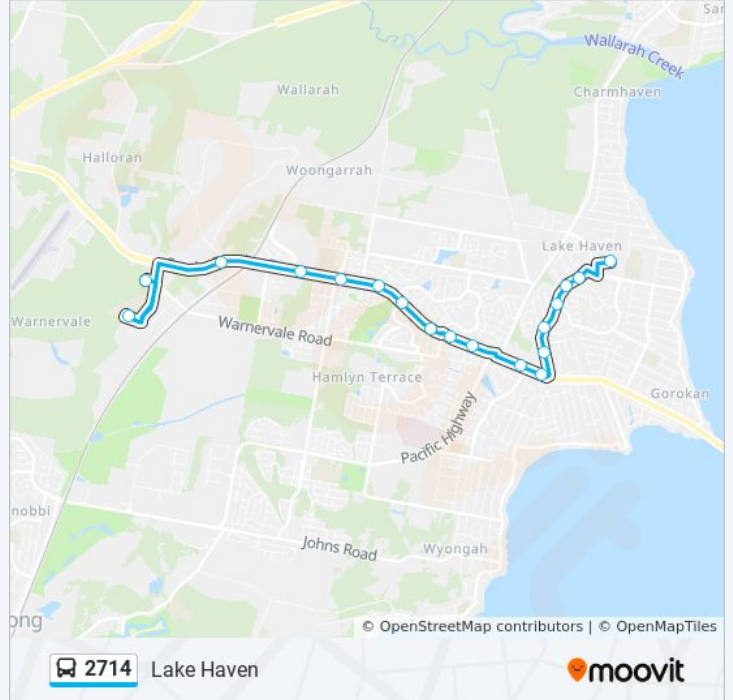

2714 bus time schedules and route maps are available in an offline PDF at moovitapp.com. Use the [Moovit App](#) to see live bus times, train schedule or subway schedule, and step-by-step directions for all public transit in Sydney.

[About Moovit](#) • [MaaS Solutions](#) • [Supported Countries](#) • [Mooviter Community](#)

© 2024 Moovit - All Rights Reserved

Check Live Arrival Times