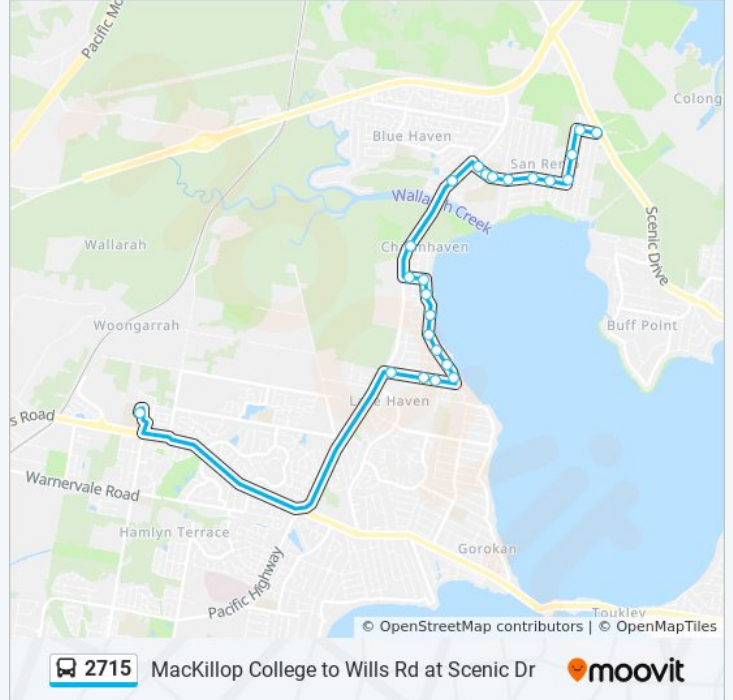

🚍 2715

MacKillop College to Wills Rd at Scenic Dr

Get The App

The 2715 bus line MacKillop College to Wills Rd at Scenic Dr has one route. For regular weekdays, their operation hours are:

(1) San Remo: 3:48 PM

Use the Moovit App to find the closest 2715 bus station near you and find out when is the next 2715 bus arriving.

Direction: San Remo

24 stops

[VIEW LINE SCHEDULE](#)

- MacKillop Catholic College
- Moala Pde after Pacific Hwy
- Moala Pde opp Merinda Ave
- Moala Pde opp Kanimbla Ave
- Panorama Ave before Charmhaven Ave
- Panorama Ave after Charmhaven Ave
- Panorama Ave at Jetty Ave
- Panorama Ave before Una Ave
- Panorama Ave at Parkside Dr
- Panorama Ave after Wyreema Ave
- Awaba Ave after Panorama Ave
- Awaba Ave at Dixie Lane
- Pacific Hwy opp Lowana Ave
- Pacific Hwy opp Northlakes Shopping Centre
- Goorama Ave after Pacific Hwy
- Northlakes Public School, Goorama Ave
- Northlakes Public School, Goorama Ave
- Goorama Ave after Emu Dr
- Goorama Ave at Katoomba Ave
- Goorama Ave at McCrea Bvd
- Richardson Rd after Goorama Ave

Stops: 24

Trip Duration: 26 min

Line Summary:

Richardson Rd at Eyre Cres

Wills Rd opp Richardson Rd

Wills Rd at Scenic Dr

2715 bus time schedules and route maps are available in an offline PDF at moovitapp.com. Use the [Moovit App](#) to see live bus times, train schedule or subway schedule, and step-by-step directions for all public transit in Sydney.