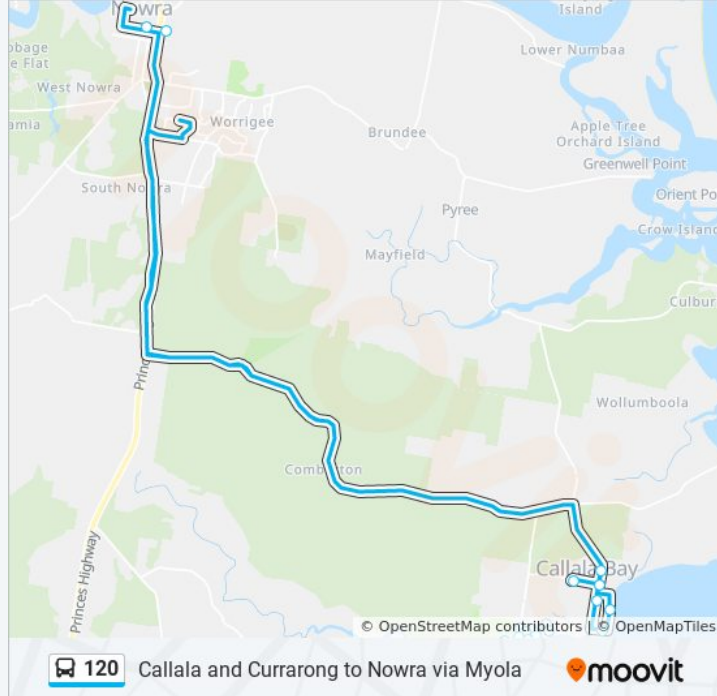

## Direction: Callala Bay

24 stops

[VIEW LINE SCHEDULE](#)

Sydney Ave at Callala Bay Rd  
 Boorawine Tce before Murray St  
 Bay St at Morton St  
 Lackersteen St after Watt St  
 Lackersteen St at Emmett St  
 Callala Bay Public School, Emmett St  
 Queen Mary St at Parkes Cres  
 Queen Mary St at Centre St  
 Queen Mary St before Sir Henry Cres  
 Princess St at King George St  
 Sir Henry Cres at Quay Rd  
 Callala Beach Post Office, Parkes Cres  
 Watts Rd after Callala Beach Rd  
 Watts Rd opp Lewis Rd  
 Watts Rd after Roskell Rd  
 Watts Rd at Lennox Rd  
 Lennox Rd opp Lewis Rd  
 27 Lennox Rd

## 120 bus Info

**Direction:** Callala Bay

**Stops:** 24

**Trip Duration:** 50 min

**Line Summary:**

Callala Beach Rd opp Verge Rd

Callala RSL Country Club, Callala Beach Rd

Stockland Nowra

### Direction: Callala Beach

6 stops

[VIEW LINE SCHEDULE](#)

Bomaderry Station

Nowra Bus Terminal, Stewart Pl

Stockland Nowra

Callala Bay Rd at Sydney Ave

Callala Bay Shops, Emmett St

### Direction: Nowra

28 stops

[VIEW LINE SCHEDULE](#)

Crookhaven Pde at Piscator Ave

Elliott Reserve, Yalwal St

Weber Ave opp St Lukes Anglican Church

Walton Way at Currarong Pkwy

Cambewarra Rd opp Currarong Beachside Tourist Park