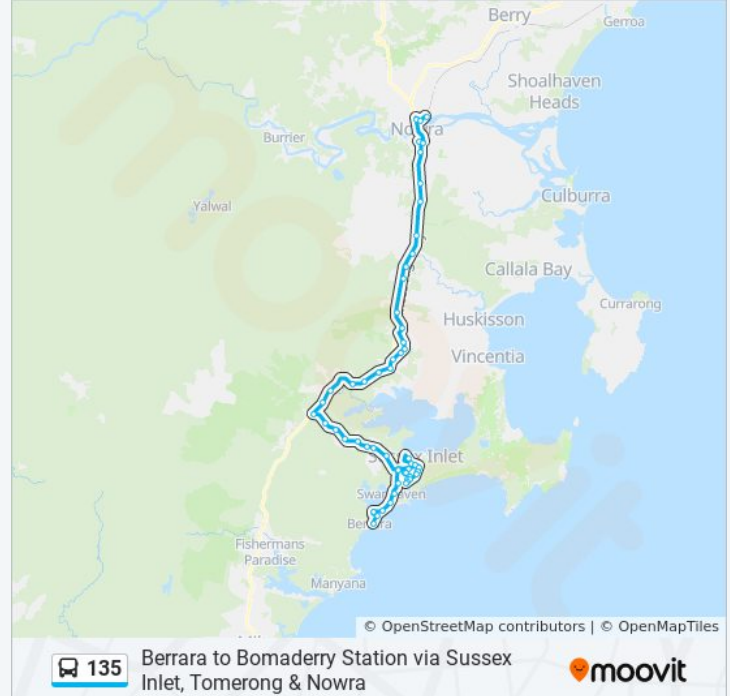

135 bus Info**Direction:** Berrara**Stops:** 55**Trip Duration:** 100 min**Line Summary:**

Princes Hwy opp Bewong Rest Area

Princes Hwy opp Wandandian Shell

Princes Hwy opp Halfway Timbers

Sussex Inlet, Highway Interchange

River Rd at Thora St

River Rd at Jacobs Dr

River Rd opp Poole Ave

River Rd before Suncrest Ave

Tradewinds Ave opp Shelly Gr

Jacobs Dr at Teal Pl

Sussex Inlet Rd at The Springs Rd

The Springs Rd after Thomson St

The Springs Rd opp Hoffman Dr

The Springs Rd

The Springs Rd before Collier Dr

Waratah Ave at Goonawarra Dr

Collier Dr at First Ave

Myrniong Gr after Collier Dr

Direction: Bomaderry & Nowra

61 stops

135 bus Info

Direction: Bomaderry & Nowra

Stops: 61

Trip Duration: 88 min

Line Summary:

Golf Driving Range Sussex Inlet Rd

574 Sussex Inlet Rd

554 Sussex Inlet Rd