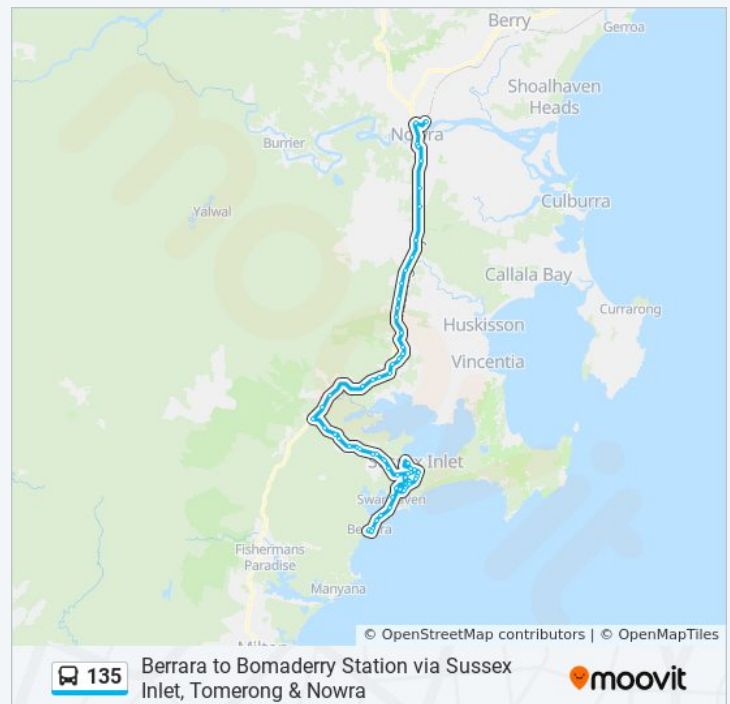

Stops: 65

Trip Duration: 70 min

Line Summary:

Sussex Inlet Rd at Mokau Rd

776 Sussex Inlet Rd

Golf Driving Range Sussex Inlet Rd

574 Sussex Inlet Rd

554 Sussex Inlet Rd