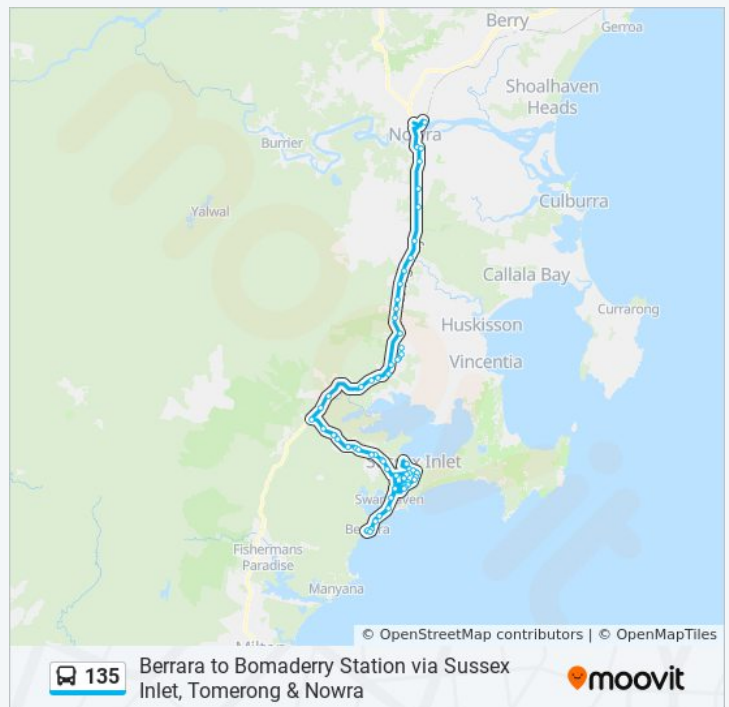

The Springs Rd opp Hoffman Dr

The Springs Rd

The Springs Rd before Collier Dr

Waratah Ave at Goonawarra Dr

Collier Dr at First Ave

Myrniong Gr after Collier Dr

Direction: Bomaderry & Nowra

61 stops

135 bus Time Schedule

Bomaderry & Nowra Route Timetable:

Sunday	Not Operational
Monday	6:50 AM - 3:05 PM
Tuesday	6:50 AM - 3:05 PM
Wednesday	6:50 AM - 3:05 PM
Thursday	6:50 AM - 3:05 PM
Friday	Not Operational
Saturday	Not Operational

135 bus Info

Direction: Bomaderry & Nowra

Stops: 61

Trip Duration: 88 min

Line Summary:

Golf Driving Range Sussex Inlet Rd

574 Sussex Inlet Rd

554 Sussex Inlet Rd