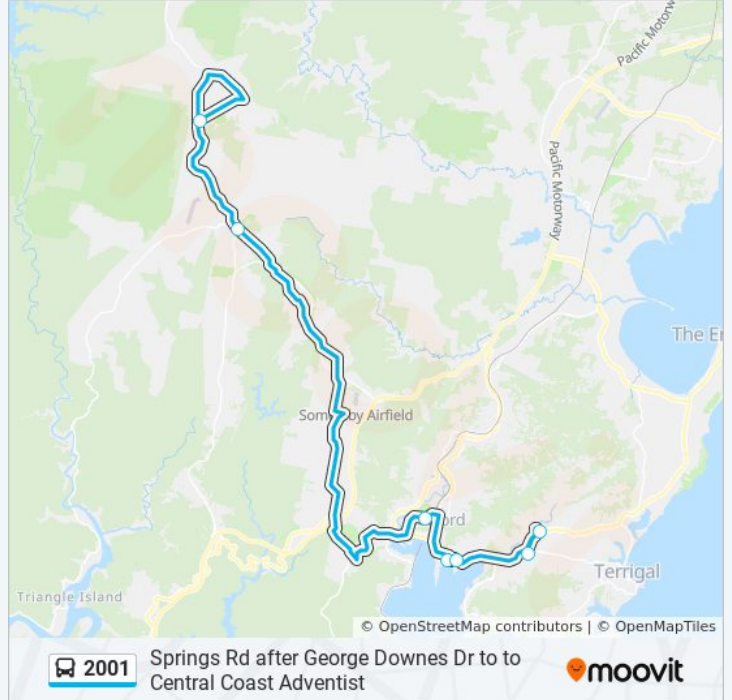

2001 bus time schedules and route maps are available in an offline PDF at moovitapp.com. Use the [Moovit App](#) to see live bus times, train schedule or subway schedule, and step-by-step directions for all public transit in Sydney.

[About Moovit](#) • [MaaS Solutions](#) • [Supported Countries](#) • [Mooviter Community](#)

© 2024 Moovit - All Rights Reserved

Check Live Arrival Times