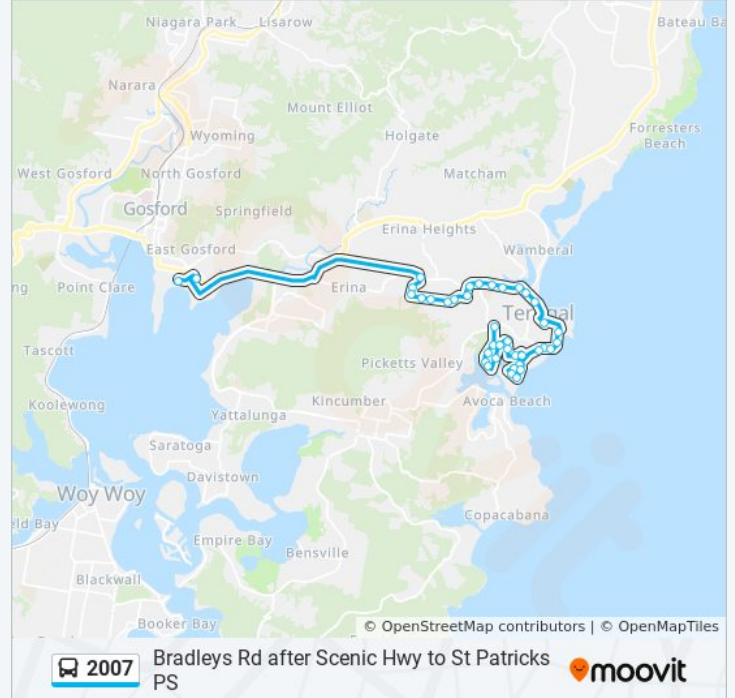

Scenic Hwy before Tiarri Cr

Scenic Hwy after Tiarri Cr

Church St at Kurrawyba Ave

Terrigal Dr before Barnhill Rd

Terrigal Hotel, Terrigal Dr

Terrigal Dr at Junction Rd

Terrigal Dr after Bellbird Ave

Terrigal Dr opp Brunswick Rd

NSW Ambulance Service Terrigal Station, Terrigal Dr

Breakers Indoor Sports Stadium, Terrigal Dr

Breakers Indoor Sports Stadium, Duffys Rd

Kings Ave opp Sheffield Dr

Kings Ave at Belar Ave

Kings Ave opp Lindford Pl

Kings Ave opp Mayfair Cl

Mobbs Rd after Hampton Cl

Mobbs Rd at Wellesbourne Ave

Mobbs Rd at Terrigal Dr

St Edwards High School, Russell Drysdale St

Melbourne St before Adelaide St

2007 bus time schedules and route maps are available in an offline PDF at moovitapp.com. Use the [Moovit App](#) to see live bus times, train schedule or subway schedule, and step-by-step directions for all public transit in Sydney.

[About Moovit](#) · [MaaS Solutions](#) · [Supported Countries](#) · [Mooviter Community](#)

© 2024 Moovit - All Rights Reserved

Check Live Arrival Times