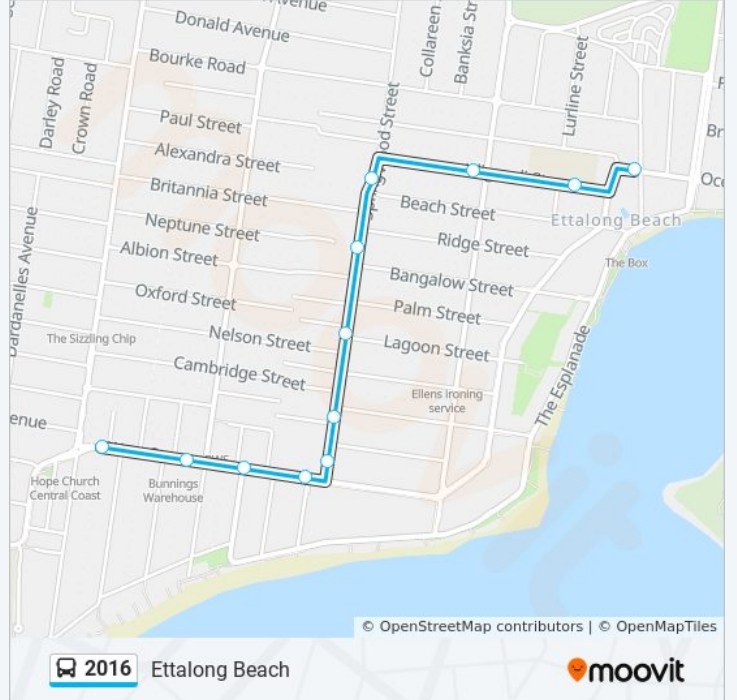

## Ettalong Beach

Get The App

The 2016 bus line Ettalong Beach has one route. For regular weekdays, their operation hours are:

(1) Ettalong Beach: 7:39 AM

Use the Moovit App to find the closest 2016 bus station near you and find out when is the next 2016 bus arriving.

### Direction: Ettalong Beach

12 stops

[VIEW LINE SCHEDULE](#)

West St at Oscar St

Umina Beach Library, West St

West St opp Norman St

West St opp Augusta St

Springwood St opp Warrah St

Springwood St at Clifford St

Springwood St opp Lagoon St

Cooinda Village, Springwood St

Ettalong Bowling Club, Springwood St

Uligandi St at Barrenjoey Rd

Ettalong Public School, Uligandi St

Ocean View Rd at Memorial Ave

### 2016 bus Info

**Direction:** Ettalong Beach

**Stops:** 12

**Trip Duration:** 8 min

**Line Summary:**

2016 bus time schedules and route maps are available in an offline PDF at [moovitapp.com](https://moovitapp.com). Use the [Moovit App](#) to see live bus times, train schedule or subway schedule, and step-by-step directions for all public transit in Sydney.