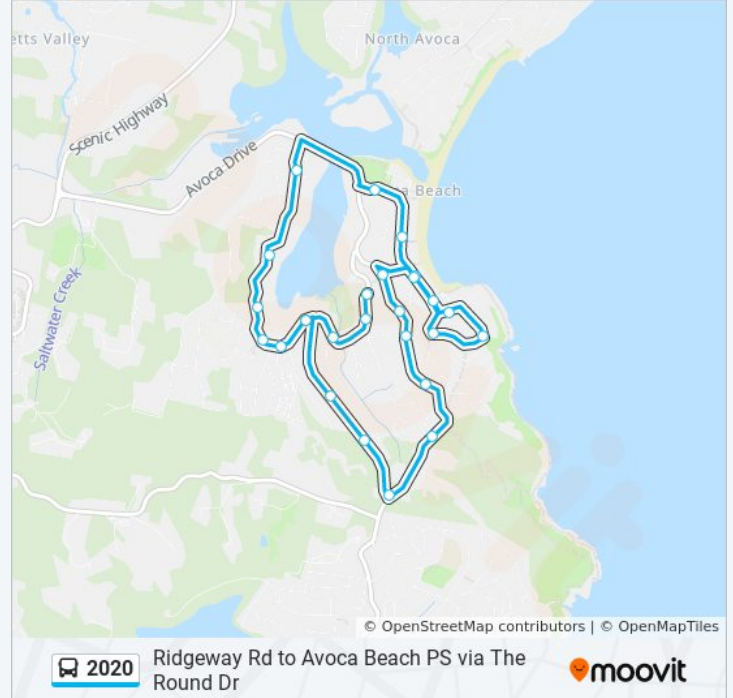

 2020

Ridgeway Rd to Avoca Beach PS via The Round Dr

Get The App

The 2020 bus line Ridgeway Rd to Avoca Beach PS via The Round Dr has one route. For regular weekdays, their operation hours are:

(1) Avoca PS: 8:42 AM

Use the Moovit App to find the closest 2020 bus station near you and find out when is the next 2020 bus arriving.

Direction: Avoca PS

26 stops

[VIEW LINE SCHEDULE](#)

- The Round Dr opp Ridgeway Rd
- 50 Ridgeway Rd
- Ridgeway Rd at Solander Rd
- Ridgeway Rd at Cape Three Points Rd
- Cape Three Points Rd after Cabbage Three Ave
- Cape Three Points Rd opp Arden Ave
- Cape Three Points Rd opp Fairscene Cres
- Cape Three Points Rd opp Ascot Ave
- Cape Three Points Rd opp Austral Ave
- Avoca Dr opp Austral Ave
- Hunter Park, Avoca Dr
- 57A Avoca Dr
- Avoca Dr opp Ascot Ave
- Burns St opp Vine St
- Avoca Dr before Austral Ave
- 156A Avoca Dr
- Avoca Dr opp Heazlett Park
- The Round Dr before Matong Lane
- 253 The Round Dr
- The Round Dr opp Chapman Cres
- The Round Dr at Bowtells Dr

Stops: 26

Trip Duration: 18 min

Line Summary:

The Round Dr opp Carolina Park Rd

The Round Dr opp Ridgeway Rd

The Round Dr opp Gill Ave

Avoca Beach Public School, The Round Dr

Avoca Beach Public School, The Round Dr