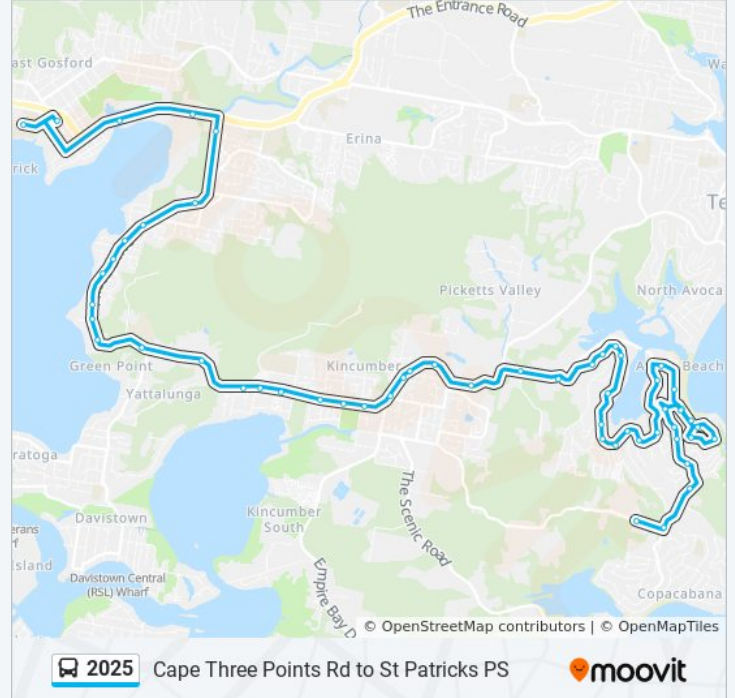

### Direction: St Patricks

56 stops

[VIEW LINE SCHEDULE](#)

- 325 Cullens Rd
- Cape Three Points Rd at Cullens Rd
- Cape Three Points Rd after Cabbage Three Ave
- Cape Three Points Rd opp Arden Ave
- Cape Three Points Rd opp Fairscene Cres
- Cape Three Points Rd opp Ascot Ave
- Cape Three Points Rd opp Austral Ave
- Avoca Dr opp Austral Ave
- Hunter Park, Avoca Dr
- 57A Avoca Dr
- Avoca Dr opp Ascot Ave
- Burns St opp Vine St
- Avoca Dr before Austral Ave
- 156A Avoca Dr
- Avoca Dr opp Heazlett Park
- Cape Three Points Rd after Yodalla Pl
- The Round Dr opp Avoca Beach Public School
- The Round Dr at Gill Ave
- The Round Dr at Ridgeway Rd
- The Round Dr after Carolina Park Rd
- The Round Dr at Walder Cres

Avoca Dr at Park Cres

117 Avoca Dr

Avoca Dr opp Green Point Shopping Village

Avoca Dr before The Entrance Rd

Central Coast Hwy after Pateman Rd

Punt Bridge, Central Coast Hwy

St Edwards High School, Russell Drysdale St