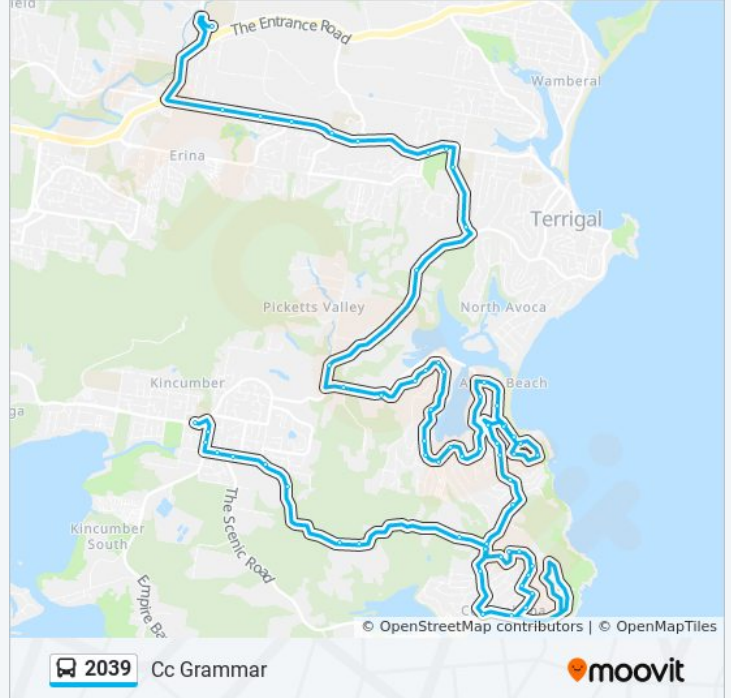

2039

Cc Grammar

Get The App

The 2039 bus line Cc Grammar has one route. For regular weekdays, their operation hours are:

(1) Cc Grammar: 7:10 AM

Use the Moovit App to find the closest 2039 bus station near you and find out when is the next 2039 bus arriving.

Direction: Cc Grammar

63 stops

[VIEW LINE SCHEDULE](#)

- Kincumber Public School, Avoca Dr
- Empire Bay Dr opp St Paul's Anglican Church
- Empire Bay Dr at Sundowner Ave
- The Scenic Rd before Cullens Rd
- Cullens Rd before Dundulla Rd
- Cullens Rd after Melville St
- 85 Cullens Rd
- 205 Cullens Rd
- 229 Cullens Rd
- 325 Cullens Rd
- Copacabana Dr opp Cullens Rd
- Chico St after Lucia Ave
- Del Mar Dr at Birdland Cl
- Del Mar Dr opp Pueblo St
- 73 Del Mar Dr
- Oceano St walkway, Del Mar Dr
- Del Mar Dr at Del Rio Dr
- Segura St after Del Rio Dr
- Segura St at Oceano St
- Del Monte Pl opp Segura St
- Copacabana Surf Life Saving Club, Del Monte Pl
- Copacabana Dr after Helen Dr

Stops: 63

Trip Duration: 51 min

Line Summary:

Copacabana Dr at Cullens Rd
Cape Three Points Rd at Cullens Rd
Cape Three Points Rd after Cabbage Three Ave
Cape Three Points Rd opp Arden Ave
Cape Three Points Rd opp Fairscene Cres
Cape Three Points Rd opp Ascot Ave
Cape Three Points Rd opp Austral Ave
Avoca Dr opp Austral Ave
Hunter Park, Avoca Dr
57A Avoca Dr
Avoca Dr opp Ascot Ave
Burns St opp Vine St
Avoca Dr before Austral Ave
156A Avoca Dr
Avoca Dr opp Heazlett Park
Cape Three Points Rd after Yodalla Pl
The Round Dr opp Avoca Beach Public School
The Round Dr at Gill Ave
The Round Dr at Ridgeway Rd
The Round Dr after Carolina Park Rd
The Round Dr at Walder Cres
The Round Dr at Chapman Cres
240 The Round Dr
The Round Dr opp Matong Lane
Karani Ave after The Round Dr
Hillside Rd at Karani Ave
56 Hillside Rd
Avoca Dr at Hillside Rd
Avoca Beach Bowling Club, Avoca Dr
Scenic Hwy at Picketts Valley Rd
251 Scenic Hwy
Charles Kay Dr after Scenic Hwy
Terrigal High School, Charles Kay Dr