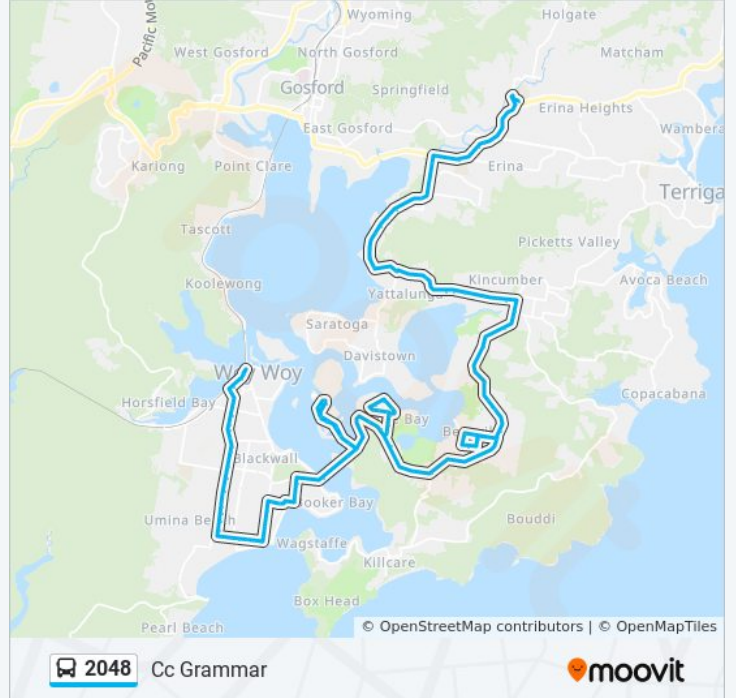

Direction: Cc Grammar

108 stops

[VIEW LINE SCHEDULE](#)

- Woy Woy Station
- Deepwater Plaza, Railway St
- Railway St at Station St
- Ocean Beach Rd after Railway St
- Ocean Beach Rd opp Mutu St
- Ocean Beach Rd opp Waratah Ave
- Woy Woy Hospital, Ocean Beach Rd
- Ocean Beach Rd after Kathleen St
- Ocean Beach Rd opp Rogers Park
- Ocean Beach Rd at Kingsley Ave
- Ocean Beach Rd after Balaclava Ave
- Ocean Beach Rd opp Mackenzie Ave
- Ocean Beach Rd opp Pioneer Rd
- Ocean Beach Rd opp Ryans Rd
- Umina Uniting Church, Ocean Beach Rd
- Ocean Beach Rd opp Birdwood Ave
- Ocean Beach Rd opp Priestman Ave
- Ocean Beach Rd opp Osborne Ave
- West St at Oscar St
- Umina Beach Library, West St
- West St opp Norman St
- West St opp Augusta St

Stops: 108

Trip Duration: 75 min

Line Summary:

West St after Springwood St
West St before Barrenjoey Rd
Barrenjoey Rd at Warrah St
Barrenjoey Rd after Burrawang St
Barrenjoey Rd before Palm St
Barrenjoey Rd at Ridge St
Uligandi St after Barrenjoey Rd
Ettalong Public School, Uligandi St
Ocean View Rd at Memorial Ave
Picnic Pde after Ocean View Rd
Picnic Pde opp Bream Rd
Ettalong Oval, Picnic Pde
Rip Bridge, Maitland Bay Dr
Daley Ave before Tulani Ave
Daley Ave at Helmsman Bvd
2 Helmsman Bvd
Helmsman Bvd opp Barracouta Ave
Helmsman Bvd opp Salacia Cl
Helmsman Bvd opp Nautilus Cres
Helmsman Bvd opp Marina View Pde
Discovery St after Weatherly Pde
Discovery St at Beachfront Pde
Helmsman Bvd at Skiff Pl
Helmsman Bvd at Marina View Pde
Helmsman Bvd before Nautilus Cres
Helmsman Bvd at Salacia Cl
Helmsman Bvd at Barracouta Ave
1 Helmsman Bvd
The Cove Retirement Village, Empire Bay Dr
143 Empire Bay Dr
Empire Bay Dr before Greenfield Rd
Greenfield Rd opp Rosella Rd
33 Greenfield Rd