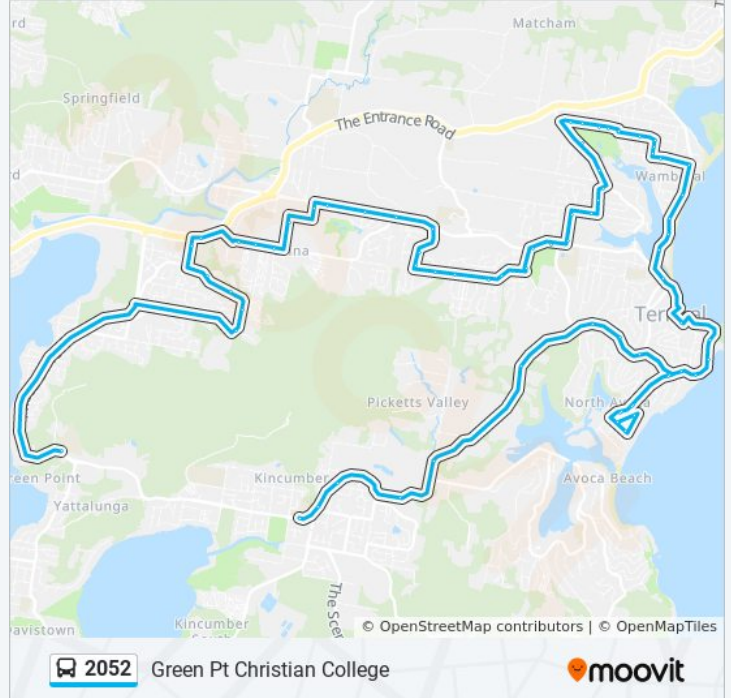

**2052 bus Info**

**Direction:** Green Pt Christian College

**Stops:** 71

**Trip Duration:** 57 min

**Line Summary:**

Church St at Kurrawyba Ave  
Terrigal Dr before Barnhill Rd  
Ocean View Dr opp Pacific St  
Ocean View Dr before Lake View Rd  
Ocean View Dr after Lake View Rd  
Ocean View Dr at Bundara Ave  
Ocean View Dr at Dover Rd  
Dover Rd after Lakeview Rd  
The Brow at Dover Rd  
The Brow at Eldon Cl  
The Brow at Hilltop Rd  
Hilltop Rd at Rysdyk Pde  
Plymouth Dr at Windsor Rd  
Windsor Rd opp Byrons Rd  
Windsor Rd opp Pembroke Rd  
Windsor Rd opp Edinburgh Cct  
Windsor Rd opp Edinburgh Cct  
Willoughby Rd opp Fairway Dr  
Willoughby Rd after Selma Cl  
Aspen Ave at Beverley Cres  
Aspen Ave at Summit Rd  
Hastings Rd opp Aspen Ave  
Brunswick Rd after Hastings Rd  
Brunswick Rd before Terrigal Dr  
NSW Ambulance Service Terrigal Station, Terrigal Dr  
Breakers Indoor Sports Stadium, Terrigal Dr  
Breakers Indoor Sports Stadium, Duffys Rd  
Kings Ave opp Sheffield Dr  
Kings Ave at Belar Ave  
Kings Ave opp Lindford Pl  
Kings Ave opp Mayfair Cl  
Mobbs Rd after Hampton Cl