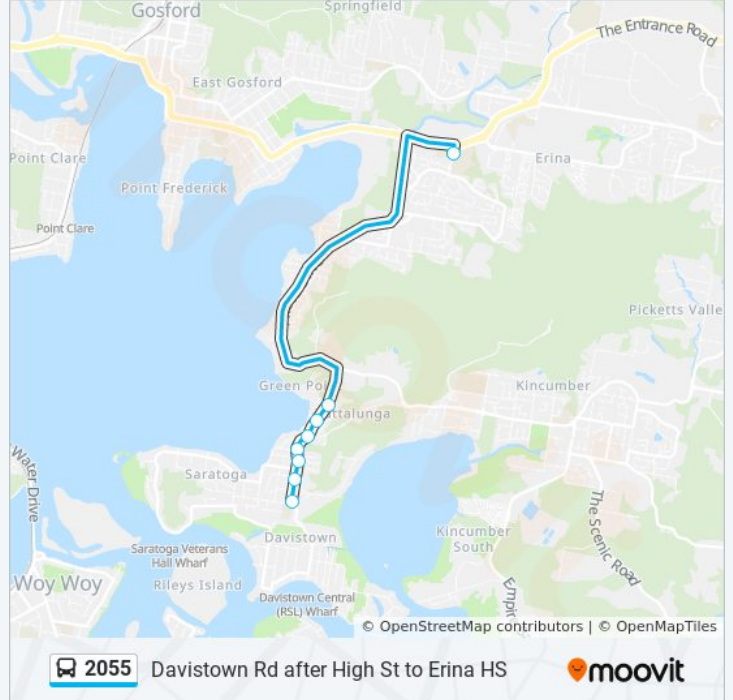

 2055

Davistown Rd after High St to Erina HS

Get The App

The 2055 bus line Davistown Rd after High St to Erina HS has one route. For regular weekdays, their operation hours are:

(1) Erina HS: 8:37 AM

Use the Moovit App to find the closest 2055 bus station near you and find out when is the next 2055 bus arriving.

Direction: Erina HS

8 stops

[VIEW LINE SCHEDULE](#)

- Davistown Rd at High St
- Davistown Rd at Patrick Cres
- Davistown Rd at Moonah Ave
- Davistown Rd at Malumba Ave
- Davistown Rd opp Elvys Ave
- 204 Davistown Rd
- Davistown Rd at Mundoora Ave
- Ernest St opp Woodport Public School

2055 bus Info

Direction: Erina HS

Stops: 8

Trip Duration: 15 min

Line Summary:

2055 bus time schedules and route maps are available in an offline PDF at moovitapp.com. Use the [Moovit App](#) to see live bus times, train schedule or subway schedule, and step-by-step directions for all public transit in Sydney.