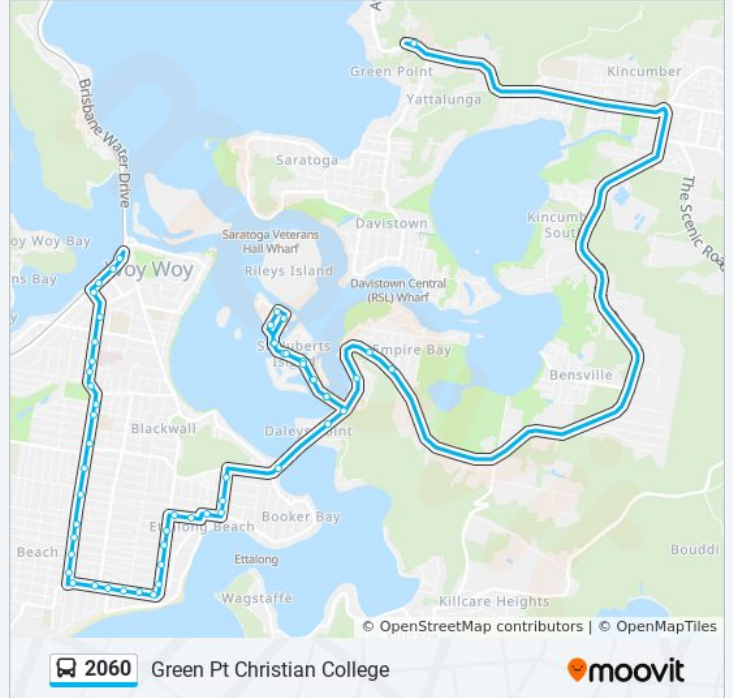

Direction: Green Pt Christian College

54 stops

[VIEW LINE SCHEDULE](#)

- Woy Woy Station
- Deepwater Plaza, Railway St
- Railway St at Station St
- Ocean Beach Rd after Railway St
- Ocean Beach Rd opp Mutu St
- Ocean Beach Rd opp Waratah Ave
- Woy Woy Hospital, Ocean Beach Rd
- Ocean Beach Rd after Kathleen St
- Ocean Beach Rd opp Rogers Park
- Ocean Beach Rd at Kingsley Ave
- Ocean Beach Rd after Balaclava Ave
- Ocean Beach Rd opp Mackenzie Ave
- Ocean Beach Rd opp Pioneer Rd
- Ocean Beach Rd opp Ryans Rd
- Umina Uniting Church, Ocean Beach Rd
- Ocean Beach Rd opp Birdwood Ave
- Ocean Beach Rd opp Priestman Ave
- Ocean Beach Rd opp Osborne Ave
- West St at Oscar St
- Umina Beach Library, West St
- West St opp Norman St
- West St opp Augusta St

2060 bus Info

Direction: Green Pt Christian College

Stops: 54

Trip Duration: 53 min

Line Summary:

West St after Springwood St
West St before Barrenjoey Rd
Barrenjoey Rd at Warrah St
Barrenjoey Rd after Burrawang St
Barrenjoey Rd before Palm St
Barrenjoey Rd at Ridge St
Uligandi St after Barrenjoey Rd
Ettalong Public School, Uligandi St
Ocean View Rd at Memorial Ave
Picnic Pde after Ocean View Rd
Picnic Pde opp Bream Rd
Ettalong Oval, Picnic Pde
Rip Bridge, Maitland Bay Dr
Daley Ave before Tulani Ave
Daley Ave at Helmsman Bvd
2 Helmsman Bvd
Helmsman Bvd opp Barracouta Ave
Helmsman Bvd opp Salacia Cl
Helmsman Bvd opp Nautilus Cres
Helmsman Bvd opp Marina View Pde
Discovery St after Weatherly Pde
Discovery St at Beachfront Pde
Helmsman Bvd at Skiff Pl
Helmsman Bvd at Marina View Pde
Helmsman Bvd before Nautilus Cres
Helmsman Bvd at Salacia Cl
Helmsman Bvd at Barracouta Ave
1 Helmsman Bvd
The Cove Retirement Village, Empire Bay Dr
143 Empire Bay Dr
Empire Bay Dr before Greenfield Rd
Green Point Christian College, Avoca Dr