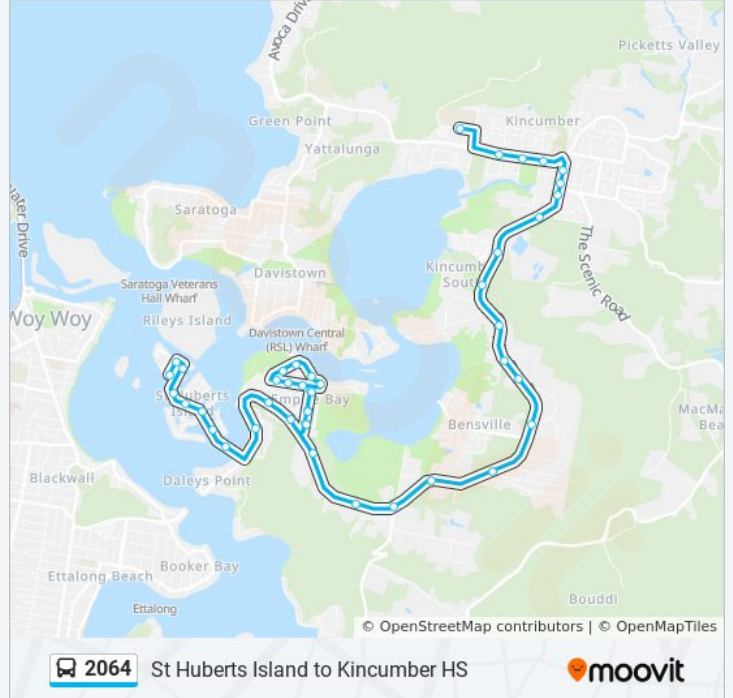

🚌 2064

St Huberts Island to Kincumber HS

Get The App

The 2064 bus line St Huberts Island to Kincumber HS has one route. For regular weekdays, their operation hours are:
 (1) Kincumber HS: 7:08 AM
 Use the Moovit App to find the closest 2064 bus station near you and find out when is the next 2064 bus arriving.

Direction: Kincumber HS

43 stops

[VIEW LINE SCHEDULE](#)

- Discovery St after Weatherly Pde
- Discovery St at Beachfront Pde
- Helmsman Bvd at Skiff Pl
- Helmsman Bvd at Marina View Pde
- Helmsman Bvd before Nautilus Cres
- Helmsman Bvd at Salacia Cl
- Helmsman Bvd at Barracouta Ave
- 1 Helmsman Bvd
- The Cove Retirement Village, Empire Bay Dr
- 143 Empire Bay Dr
- Empire Bay Dr before Greenfield Rd
- Greenfield Rd opp Rosella Rd
- 33 Greenfield Rd
- Greenfield Rd before Rickard Rd
- Kendall Rd opp Shelly Beach Rd
- Sorrento Rd at Boongala Ave
- Gordon Rd opp Empire Bay Progress Hall
- Gordon Rd at Boongala Ave
- Rickard Rd opp Rosella Rd
- Rickard Rd opp Myrtle St
- Rickard Rd opp Echuca Rd
- Greenfield Rd after Rickard Rd

Direction: Kincumber HS

Stops: 43

Trip Duration: 32 min

Line Summary:

38 Greenfield Rd
 Greenfield Rd before Rosella Rd
 Empire Bay Dr opp Awinya Cl
 271 Empire Bay Dr
 Empire Bay Dr before Palmers Lane
 Empire Bay Dr at Rachael Cl
 Empire Bay Dr opp Nerang Rd
 Empire Bay Dr opp Kingdom Hall of Jehovah's Witnesses
 Empire Bay Dr opp The Coast Christian School
 Empire Bay Dr at Calool St
 66 Empire Bay Dr
 Mackillop Oval, Empire Bay Dr
 Kincumber Nautical Village, Empire Bay Dr
 Busways Gosford Depot, Empire Bay Dr
 Empire Bay Dr before Cochrone St
 Empire Bay Dr opp Sundowner Ave
 St Paul's Anglican Church, Empire Bay Dr
 Avoca Dr opp Kincumber Public School
 Avoca Dr at Davis St
 Avoca Dr at Gunya Rd
 Kincumber St opp Kincumber High School