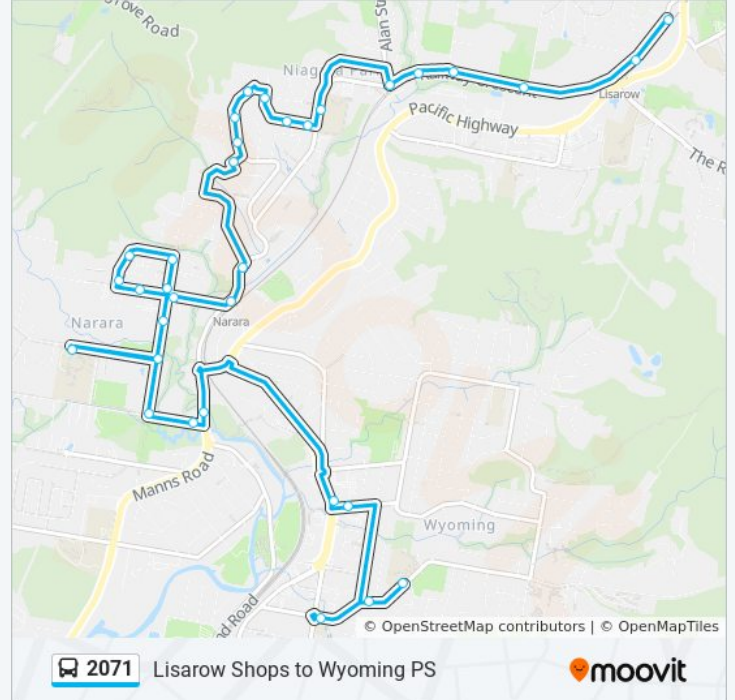

🚏 2071

Lisarow Shops to Wyoming PS

Get The App

The 2071 bus line Lisarow Shops to Wyoming PS has one route. For regular weekdays, their operation hours are:

(1) Wyoming PS: 8:11 AM

Use the Moovit App to find the closest 2071 bus station near you and find out when is the next 2071 bus arriving.

Direction: Wyoming PS

33 stops

[VIEW LINE SCHEDULE](#)

- Railway Cres opp Dora St
- Railway Cres opp Awaba St
- Railway Cres opp Excelsior St
- Railway Cres opp Sunny Bank Rd
- Railway Cres opp Perratt Cl
- Niagara Park Station, Railway Cres
- Niagara Park Public School, Narara Valley Dr
- Narooma Rd after Narara Valley Dr
- Narooma Rd opp Byora Cl
- Narooma Rd opp Joppa St
- Gilda Dr opp Courallie Rd
- Gilda Dr before Neeworra Ave
- Gilda Dr opp Dalmeny Rd
- Dalmeny Rd at Mangrove Rd
- Narara Valley Dr opp Bentley Rd
- Narara Station, Narara Valley Dr
- Deane St at Hanlan St South
- Hanlan St South at Deane St
- Hanlan St South at Strand Ave
- Strand Ave opp Pedrotti Cl
- Strand Ave at Deane St
- Deane St before Gardenia Cl

2071 bus Time Schedule

Wyoming PS Route Timetable:

Sunday	Not Operational
Monday	8:11 AM
Tuesday	8:11 AM
Wednesday	8:11 AM
Thursday	8:11 AM
Friday	Not Operational
Saturday	Not Operational

2071 bus Info

Direction: Wyoming PS

Stops: 33

Trip Duration: 31 min

Line Summary:

Hanlan St South opp McLennan St
Hanlan St South opp Fountains Rd
Narara Valley High School, Fountains Rd
Hanlan St South at Carrington St
Carrington St before Manns Rd
Manns Rd after Carrington St
Wyoming Shopping Centre, Pacific Hwy
Wyoming Shopping Centre, Kinarra Ave
Our Lady of the Rosary Primary School, Cary St
Maidens Brush Rd after Jarrett St
Wyoming Public School, Maidens Brush Rd